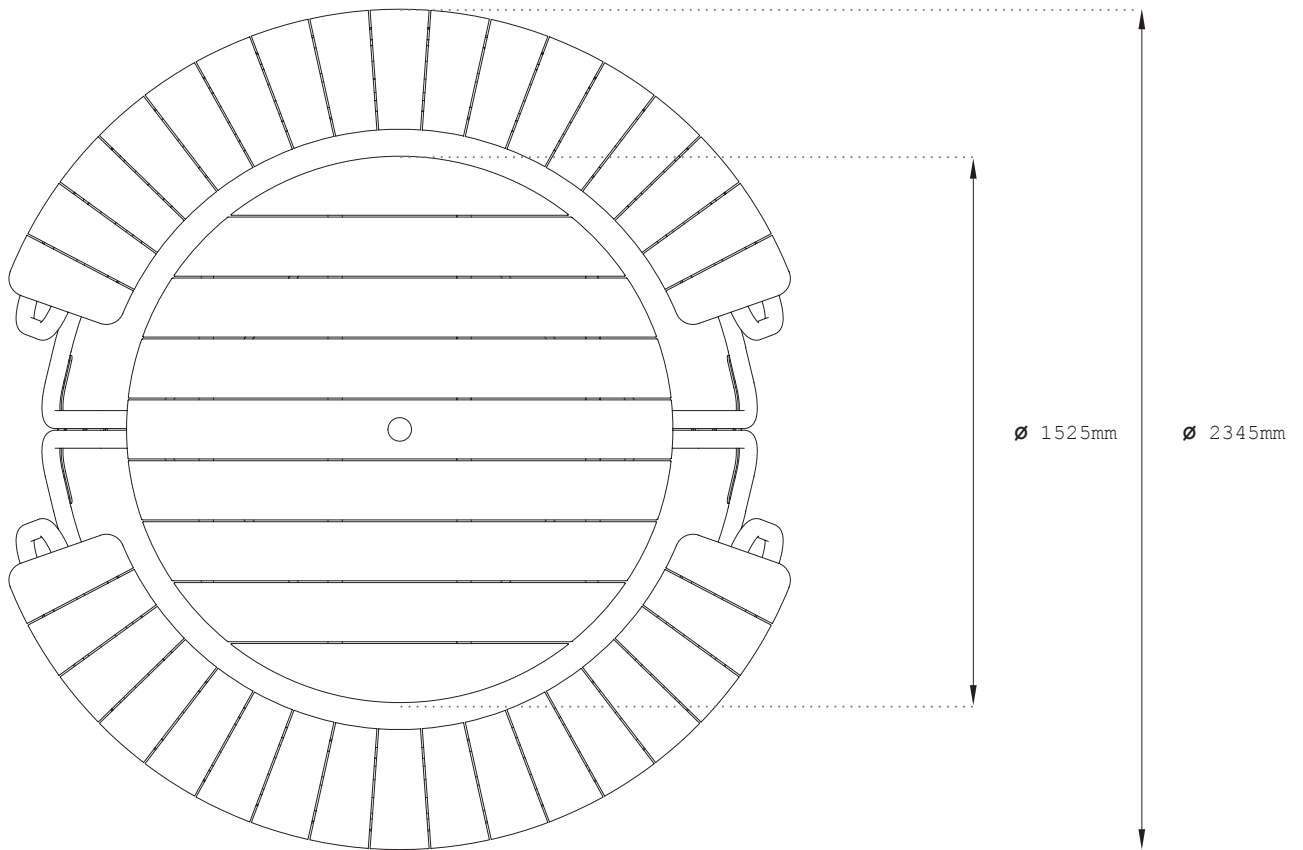

GET IN TOUCH

Questions, comments or suggestions relating to a product on our website? Feel free to get in touch with us!

Wünder – Ovenhoek 5, 8800 Roeselare, Belgium
+32 51 79 17 31 – info@wunder.be