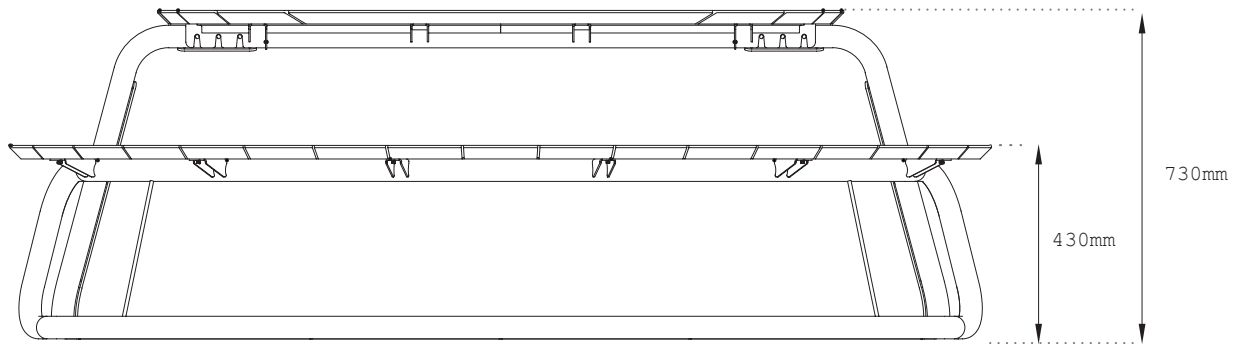

GET IN TOUCH

Questions, comments or suggestions relating to a product on our website? Feel free to get in touch with us!

Wünder – Ovenhoek 5, 8800 Roeselare, Belgium
+32 51 79 17 31 – info@wunder.be