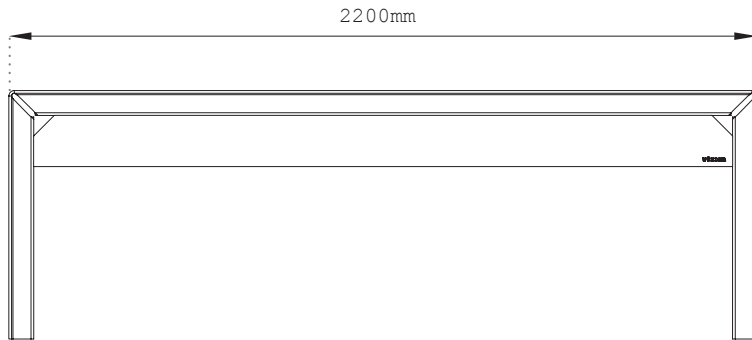

MATERIALS

The Bended has similar traits to its brother: it's made from 8 mm-thick powder-coated aluminium. With the greatest attention to detail and finish. Also suitable for public spaces: mounting attachments on both sides possible.

SPECIFICATIONS

- 220x80x73cm (l*w*h)
- Powder-coated aluminium

CONTACT

Questions, comments or suggestions relating to a product on our website? Feel free to get in touch with us!

Wünder – Ovenhoek 5, 8800 Roeselare, Belgium
+32 51 79 17 31 – info@wunder.be