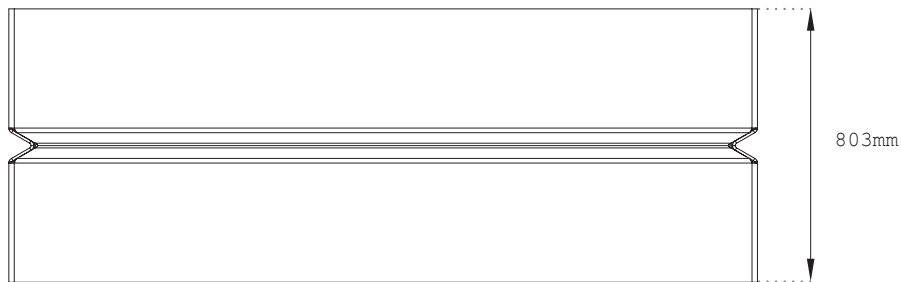

MATERIALS

The Bended has similar traits to its brother: it's made from 8 mm-thick powder-coated aluminium. With the greatest attention to detail and finish. Also suitable for public spaces: mounting attachments on both sides possible.

SPECIFICATIONS

- 220x80x73cm (l*w*h)
- Powder-coated aluminium

CONTACT

Questions, comments or suggestions relating to a product on our website? Feel free to get in touch with us!

Wünder – Ovenhoek 5, 8800 Roeselare, Belgium
+32 51 79 17 31 – info@wunder.be