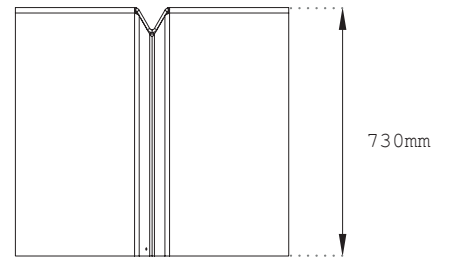

SPECIFICATIONS

- 220x80x73cm (l*w*h)
- Powder-coated aluminium

CONTACT

Questions, comments or suggestions relating to a product on our website? Feel free to get in touch with us!

Wünder – Ovenhoek 5, 8800 Roeselare, Belgium
+32 51 79 17 31 – info@wunder.be