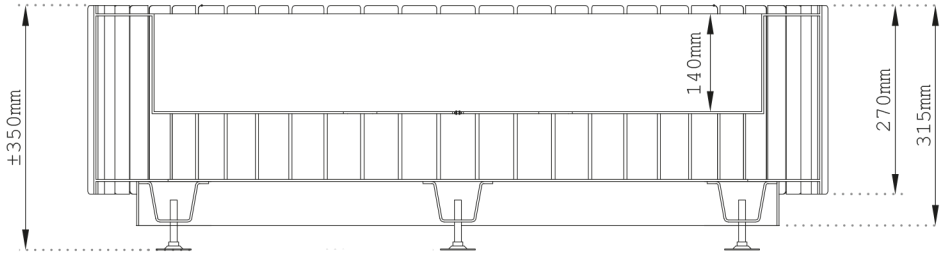

GET IN TOUCH

Questions, comments or suggestions relating to a product on our website? Feel free to get in touch with us!