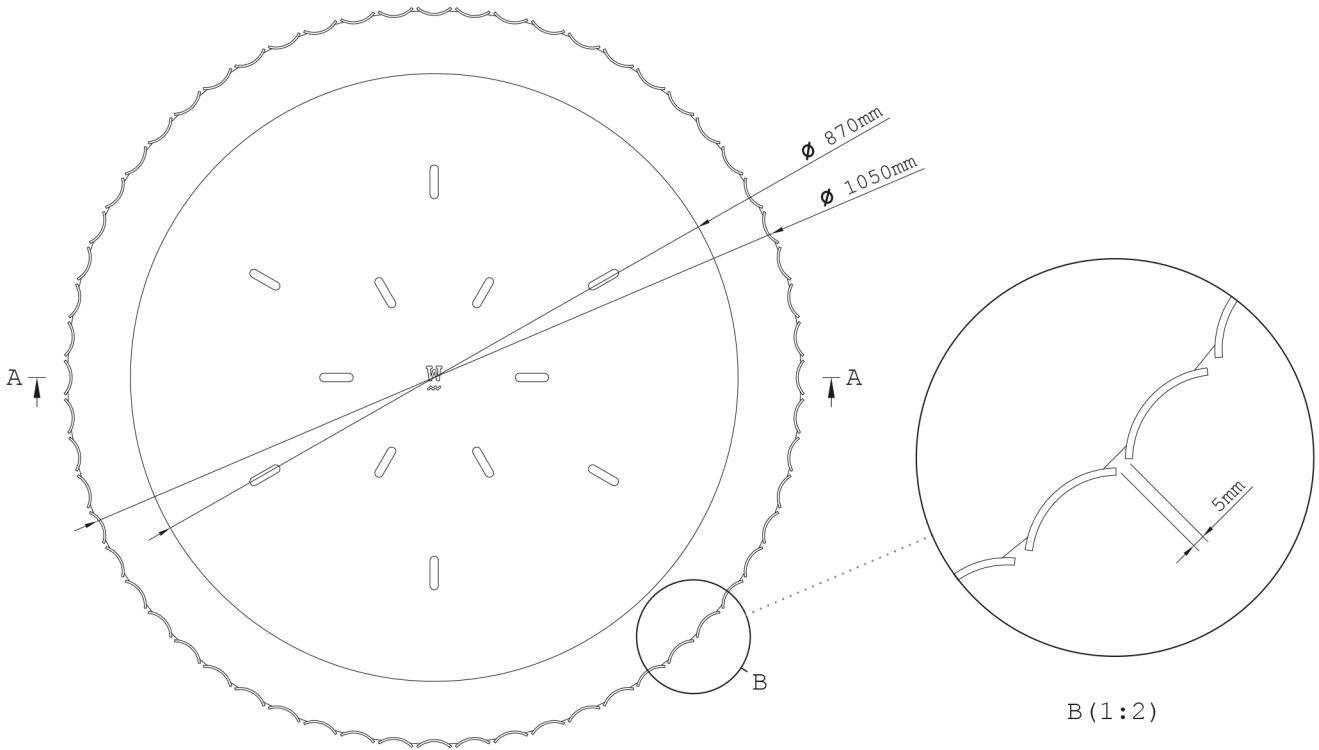

GET IN TOUCH

Questions, comments or suggestions relating to a product on our website? Feel free to get in touch with us!