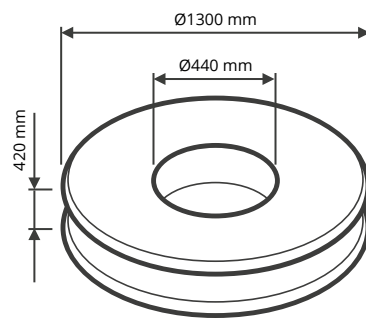

*This drawing is the exclusive property of AK-47 s.r.l. and all rights are reserved.
Any unauthorized reproduction and / or disclosure will be prosecuted by law ©*