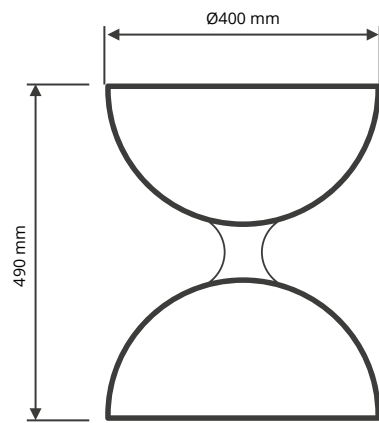

*This drawing is the exclusive property of AK-47 s.r.l. and all rights are reserved.
Any unauthorized reproduction and / or disclosure will be prosecuted by law ©*