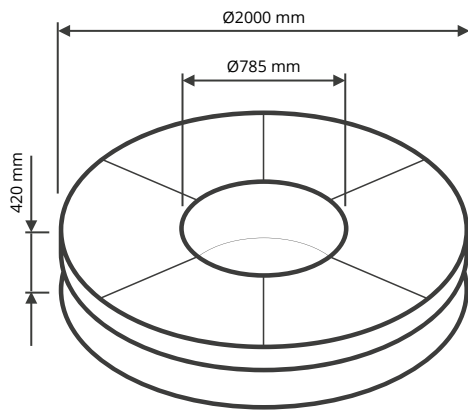

*This drawing is the exclusive property of AK-47 s.r.l. and all rights are reserved.
Any unauthorized reproduction and / or disclosure will be prosecuted by law ©*