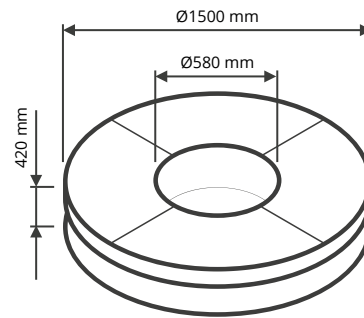

*This drawing is the exclusive property of AK-47 s.r.l. and all rights are reserved.
Any unauthorized reproduction and / or disclosure will be prosecuted by law ©*