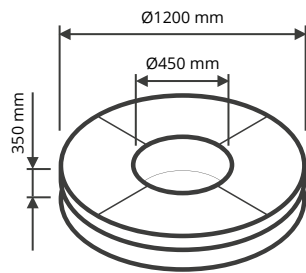

*This drawing is the exclusive property of AK-47 s.r.l. and all rights are reserved.
Any unauthorized reproduction and / or disclosure will be prosecuted by law ©*