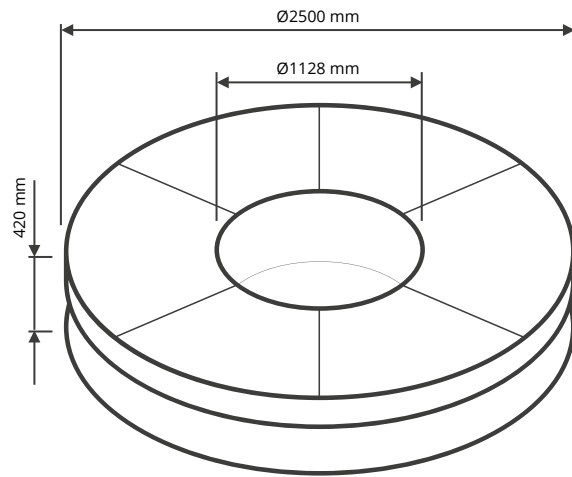

*This drawing is the exclusive property of AK-47 s.r.l. and all rights are reserved.
Any unauthorized reproduction and / or disclosure will be prosecuted by law ©*