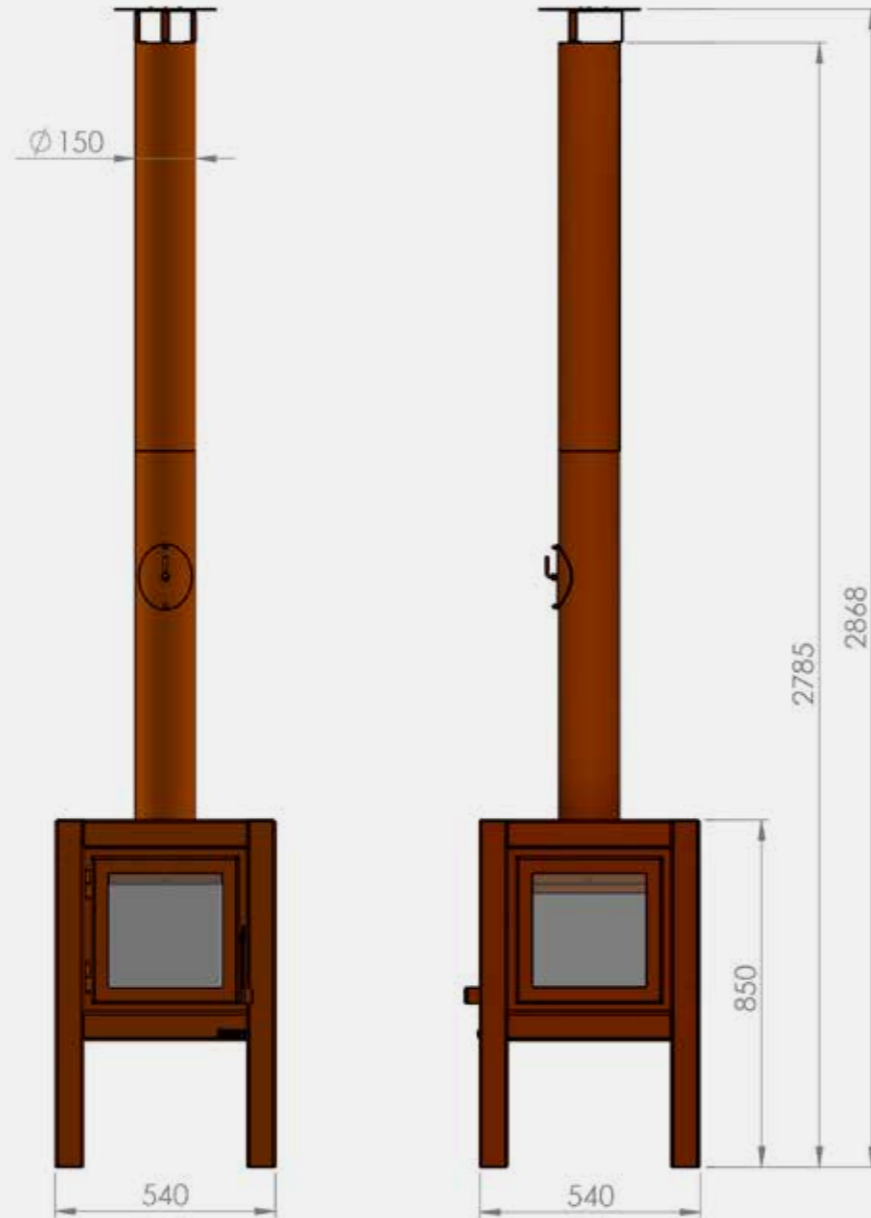

QUARUBA L

QUARUBA L

The Quaruba is available in 3 different sizes; Large, XL and XXL. Model L is the smallest version. It's a stylish wood stove with an elegant appearance designed for outdoor use. It's 85 cm high and the glass has square dimensions. This cube-shaped terrace stove has a unique modular construction and is therefore assembled as desired with 1 (glass fronted door) to 4 glass panels. The door catch is located between the door panel and the right leg. The version with 4-wheels is easy moved. In addition, the platform for the wheels can also be used as storage for firewood.

QUARUBA XL

QUARUBA XL

The Quaruba is available in 3 different sizes; Large, XL and XXL. Model X is the middle of the 3. With its height of 95 cm it has beautiful high windows so you have a good view on the fire. It's an elegant wood stove with an industrial appearance. This cube-shaped terrace stove has a unique modular construction and is therefore assembled as desired with 1 (door) to 4 glass panels. The door closure is cleared between the door panel and the right leg. The version with 4-wheel flooring is easy moveable. In addition, the platform can also be used as storage for the first stock of firewood.

Options:

- Outlet extension (+ 500mm)
- Outlet extension (+1000mm)
- Sparks catcher in the rainhood
- CorTen steel floor plate

QUARUBA L

Type:

- Quaruba L
- Quaruba L mobile (+ wheels)
- 1 side glass (door)
- 2 sided glass
- 3 sided glass
- 4 sided glass

Options:

- Elbow 45 degrees Ø 150
- Elbow 90 degrees Ø 150
- Extra outlet L=500mm / L=1000mm Ø 150
- Sparks cather in the rainhood
- Bottom plate + 4 wheels
- CorTen steel floor plate

QUARUBA XL

Type:

- Quaruba XL
- Quaruba XL mobile (+ wheels)
- 1 side glass (door)
- 2 sided glass
- 3 sided glass
- 4 sided glass