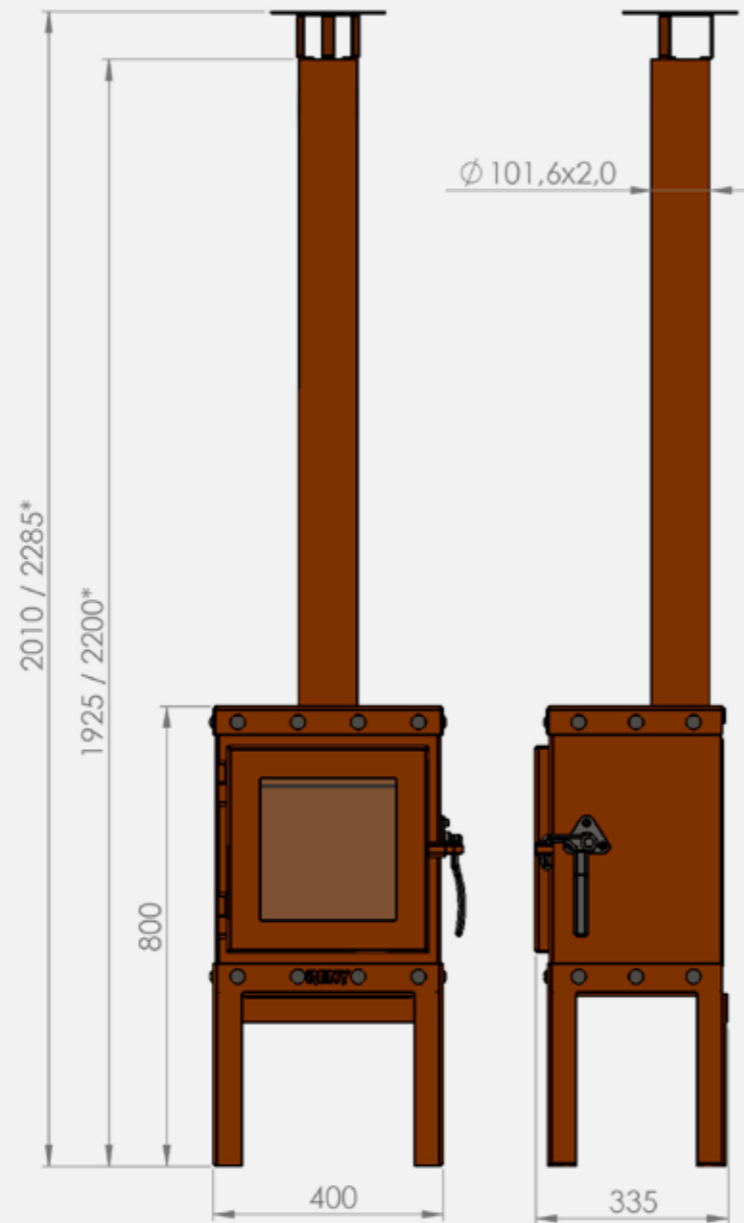

PIQUIA

Type:

Piquia 4 legs

Options:

- *Outlet extension (+275mm)
- Sparks catcher in the rainhood
- CorTen steel floor plate