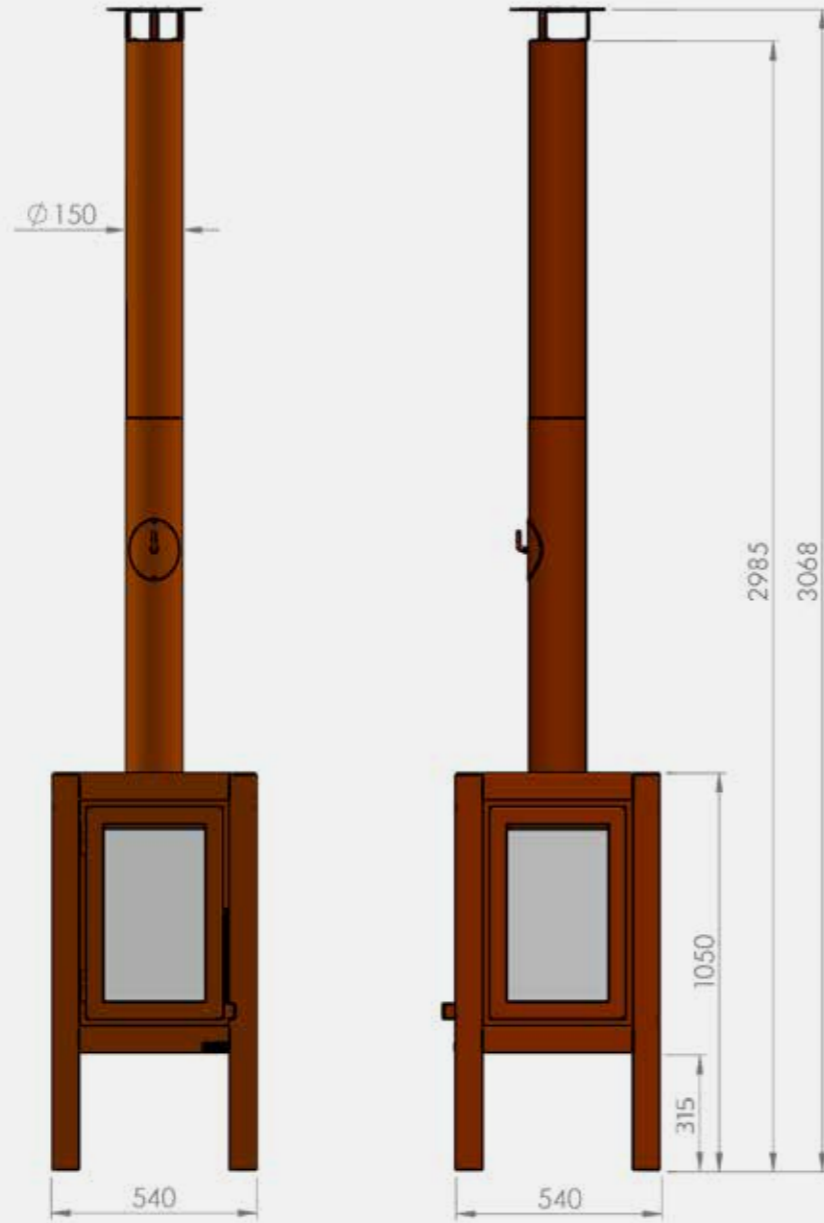

QUARUBA XL

QUARUBA XL

The Quaruba is available in 3 different sizes; Large, XL and XXL. Model X is the middle of the 3. With its height of 95 cm it has beautiful high windows so you have a good view on the fire. It's an elegant wood stove with an industrial appearance. This cube-shaped terrace stove has a unique modular construction and is therefore assembled as desired with 1 (door) to 4 glass panels. The door closure is cleared between the door panel and the right leg. The version with 4-wheel flooring is easy moveable. In addition, the platform can also be used as storage for the first stock of firewood.

Options:

- Elbow 45 degrees Ø 150
- Elbow 90 degrees Ø 150
- Extra outlet L=500mm / L=1000mm Ø 150
- Sparks cather in the rainhood
- Bottom plate + 4 wheels
- CorTen steel floor plate

QUARUBA XL

Type:

- Quaruba XL
- Quaruba XL mobile (+ wheels)
- 1 side glass (door)
- 2 sided glass
- 3 sided glass
- 4 sided glass

Options:

- Elbow 45 degrees Ø 150
- Elbow 90 degrees Ø 150
- Extra outlet L=500mm / L=1000mm Ø 150
- Sparks cather in the rainhood
- Bottom plate + 4 wheels
- CorTen steel floor plate

QUARUBA XXL

Type:

- Quaruba XXL
- Quaruba XXL mobile (+ wheels)
- 1 side glass (door)
- 2 sided glass
- 3 sided glass
- 4 sided glass

Options:

- Elbow 45 degrees Ø 150
- Elbow 90 degrees Ø 150
- Extra outlet L=500mm / L=1000mm Ø 150
- Sparks cather in the rainhood
- Bottom plate + 4 wheels
- CorTen steel floor plate

WOOD STORAGE BRUGES