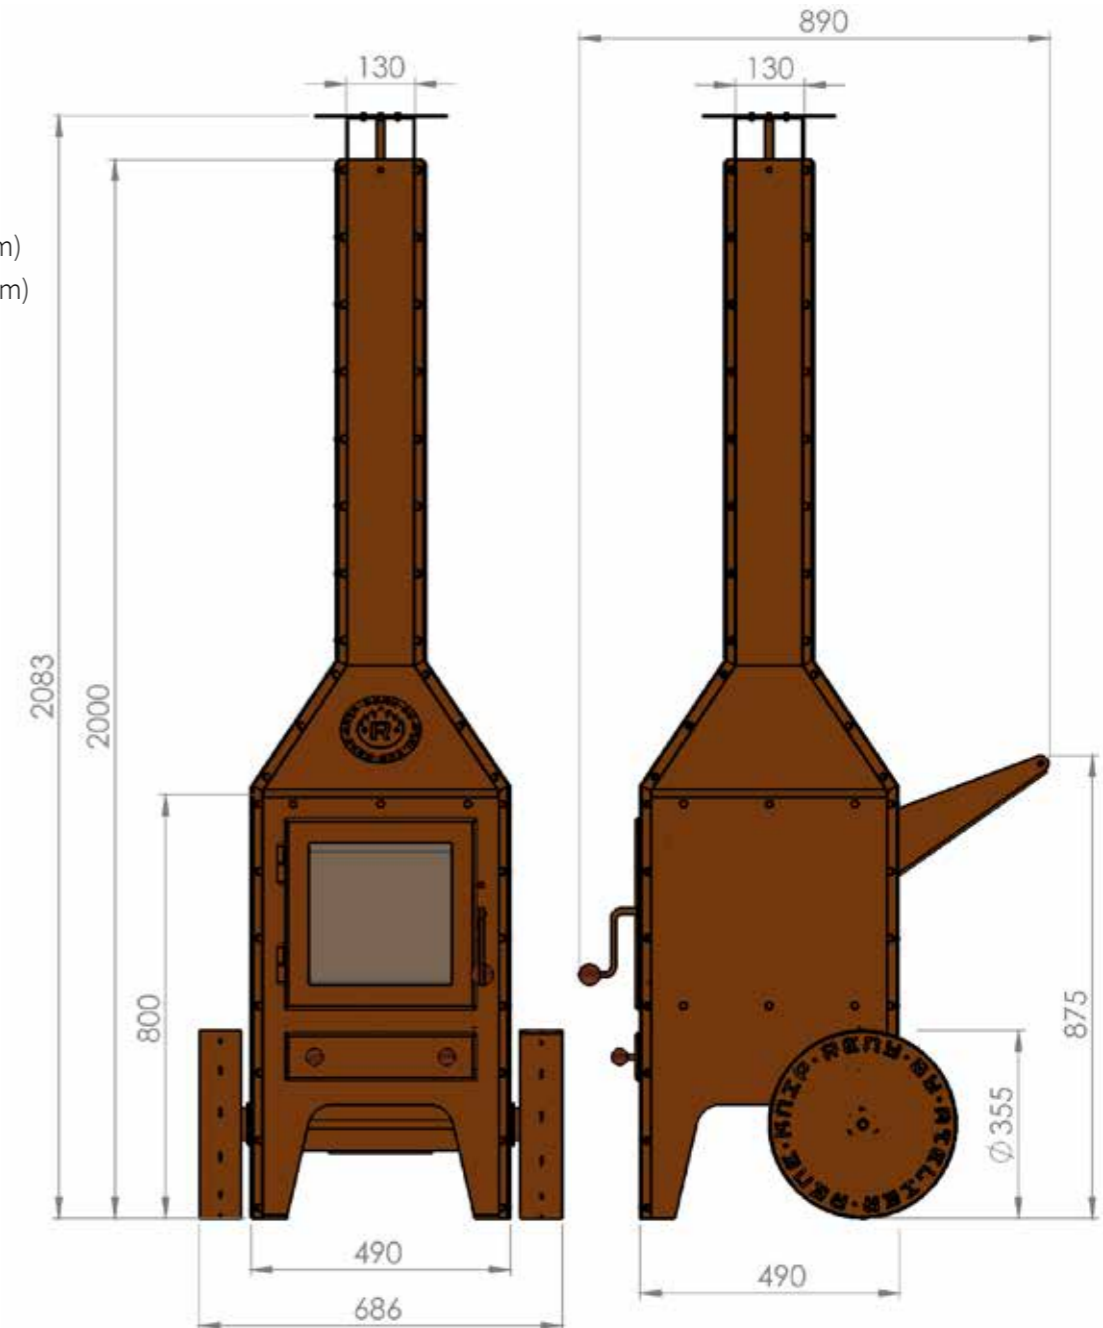

Options:

- Outlet extension (+ 500mm)
- Outlet extension (+1000mm)
- Sparks catcher in the rainhood
- CorTen steel floor plate