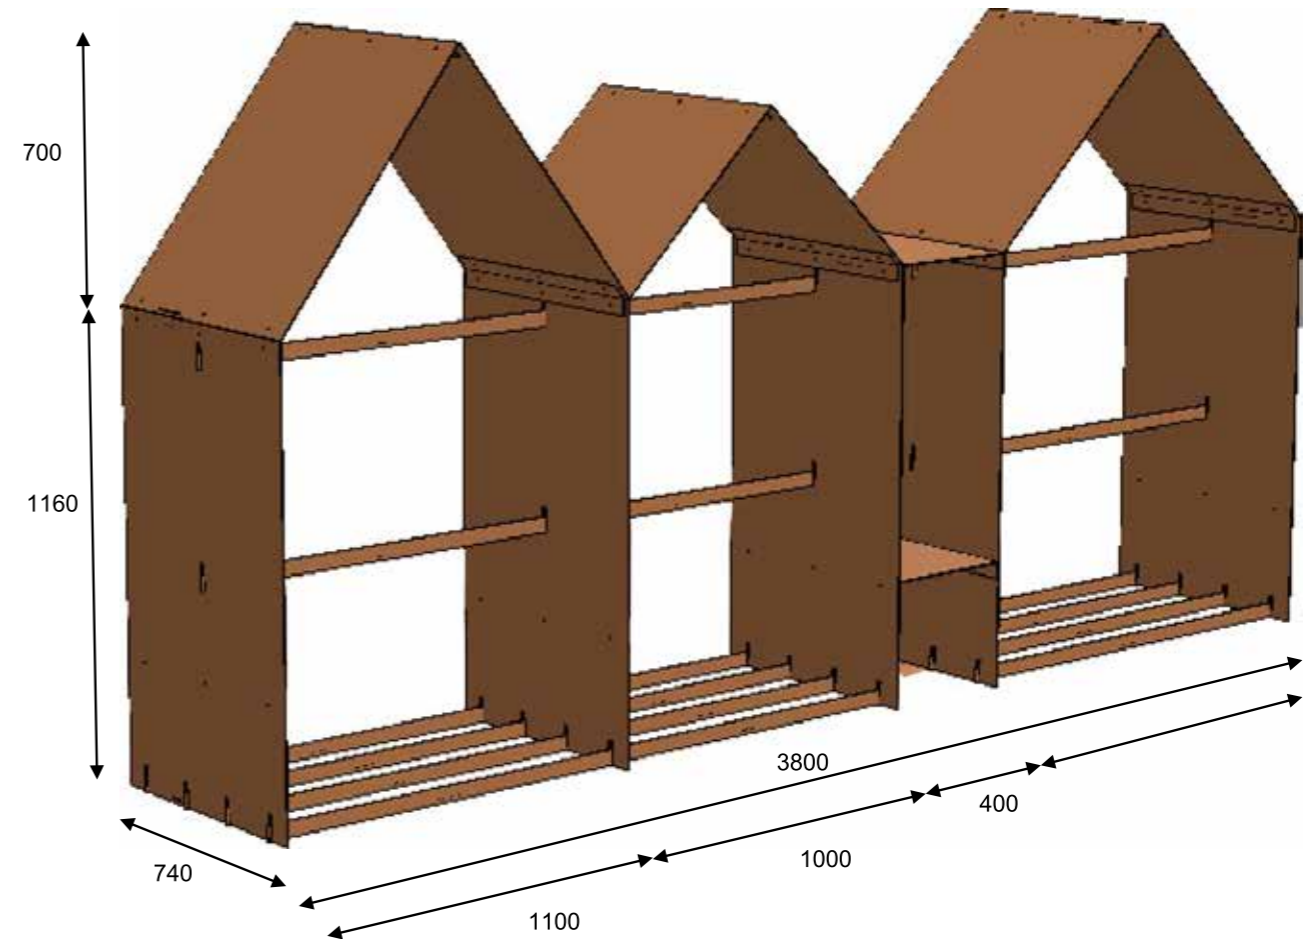

WOOD STORAGE BRUGES

Technical information:

- Material : 3mm CorTen steel
- Base: 3 modules + spacer (expandable with separate modules).
- Weight : 250 kg
- Volume : +/- 3.5 cubes