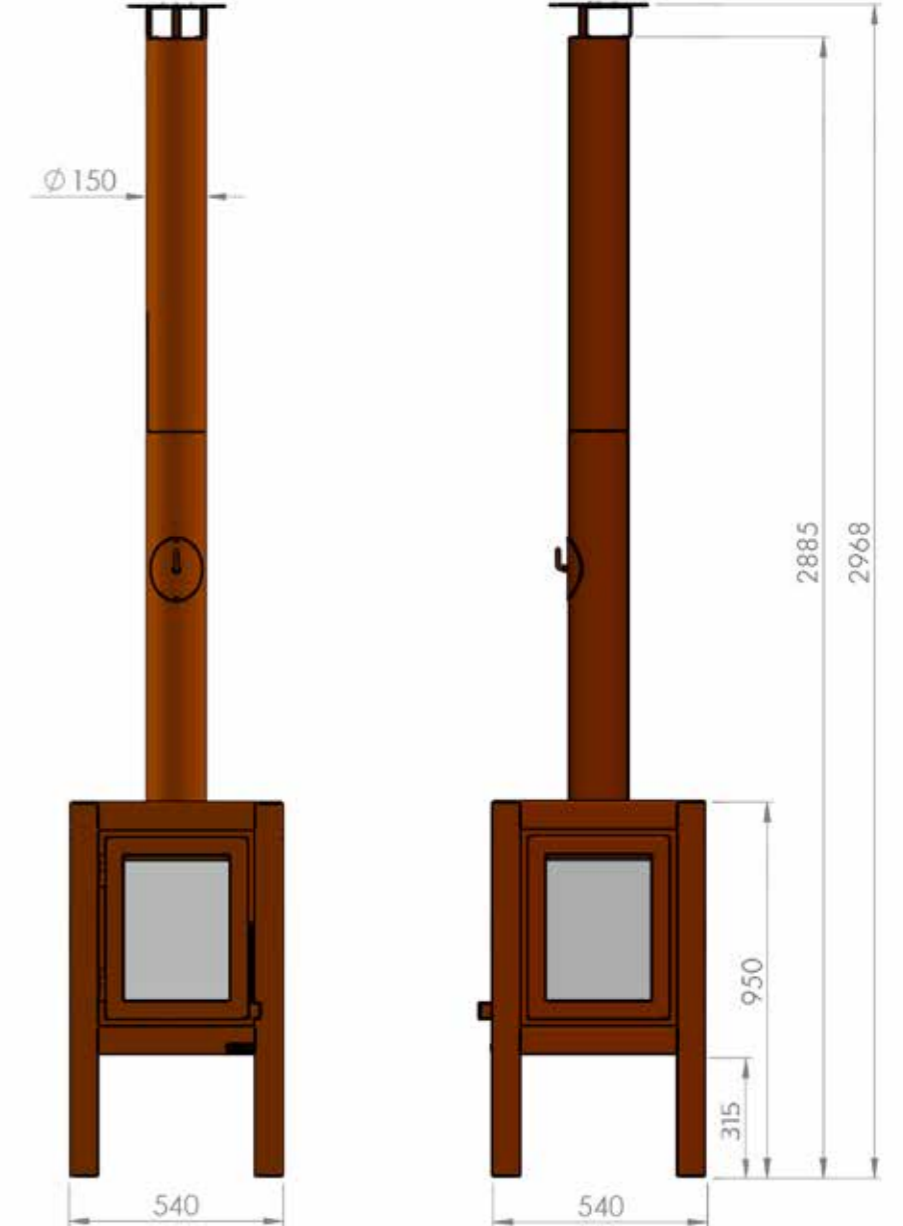

QUARUBA XL

QUARUBA XL

The Quaruba is available in 3 different sizes; Large, XL and XXL. Model X is the middle of the 3. With its height of 95 cm it has beautiful high windows so you have a good view on the fire. It's an elegant wood stove with an industrial appearance. This cube-shaped terrace stove has a unique modular construction and is therefore assembled as desired with 1 (door) to 4 glass panels. The door closure is cleared between the door panel and the right leg. The version with 4-wheel flooring is easy moveable. In addition, the platform can also be used as storage for the first stock of firewood.

Options:

- Elbow 45 degrees Ø 150
- Elbow 90 degrees Ø 150
- Extra outlet L=500mm / L=1000mm Ø 150
- Sparks cather in the rainhood
- Bottom plate + 4 wheels
- CorTen steel floor plate

QUARUBA XL

Type:

- Quaruba XL
- Quaruba XL mobile (+ wheels)
- 1 side glass (door)
- 2 sided glass
- 3 sided glass
- 4 sided glass

Options:

- Elbow 45 degrees Ø 150
- Elbow 90 degrees Ø 150
- Extra outlet L=500mm / L=1000mm Ø 150
- Sparks cather in the rainhood
- Bottom plate + 4 wheels
- CorTen steel floor plate

QUARUBA XXL

Type:

- Quaruba XXL
- Quaruba XXL mobile (+ wheels)
- 1 side glass (door)
- 2 sided glass
- 3 sided glass
- 4 sided glass

Options:

- Elbow 45 degrees Ø 150
- Elbow 90 degrees Ø 150
- Extra outlet L=500mm / L=1000mm Ø 150
- Sparks cather in the rainhood
- Bottom plate + 4 wheels
- CorTen steel floor plate

WOOD STORAGE BRUGES