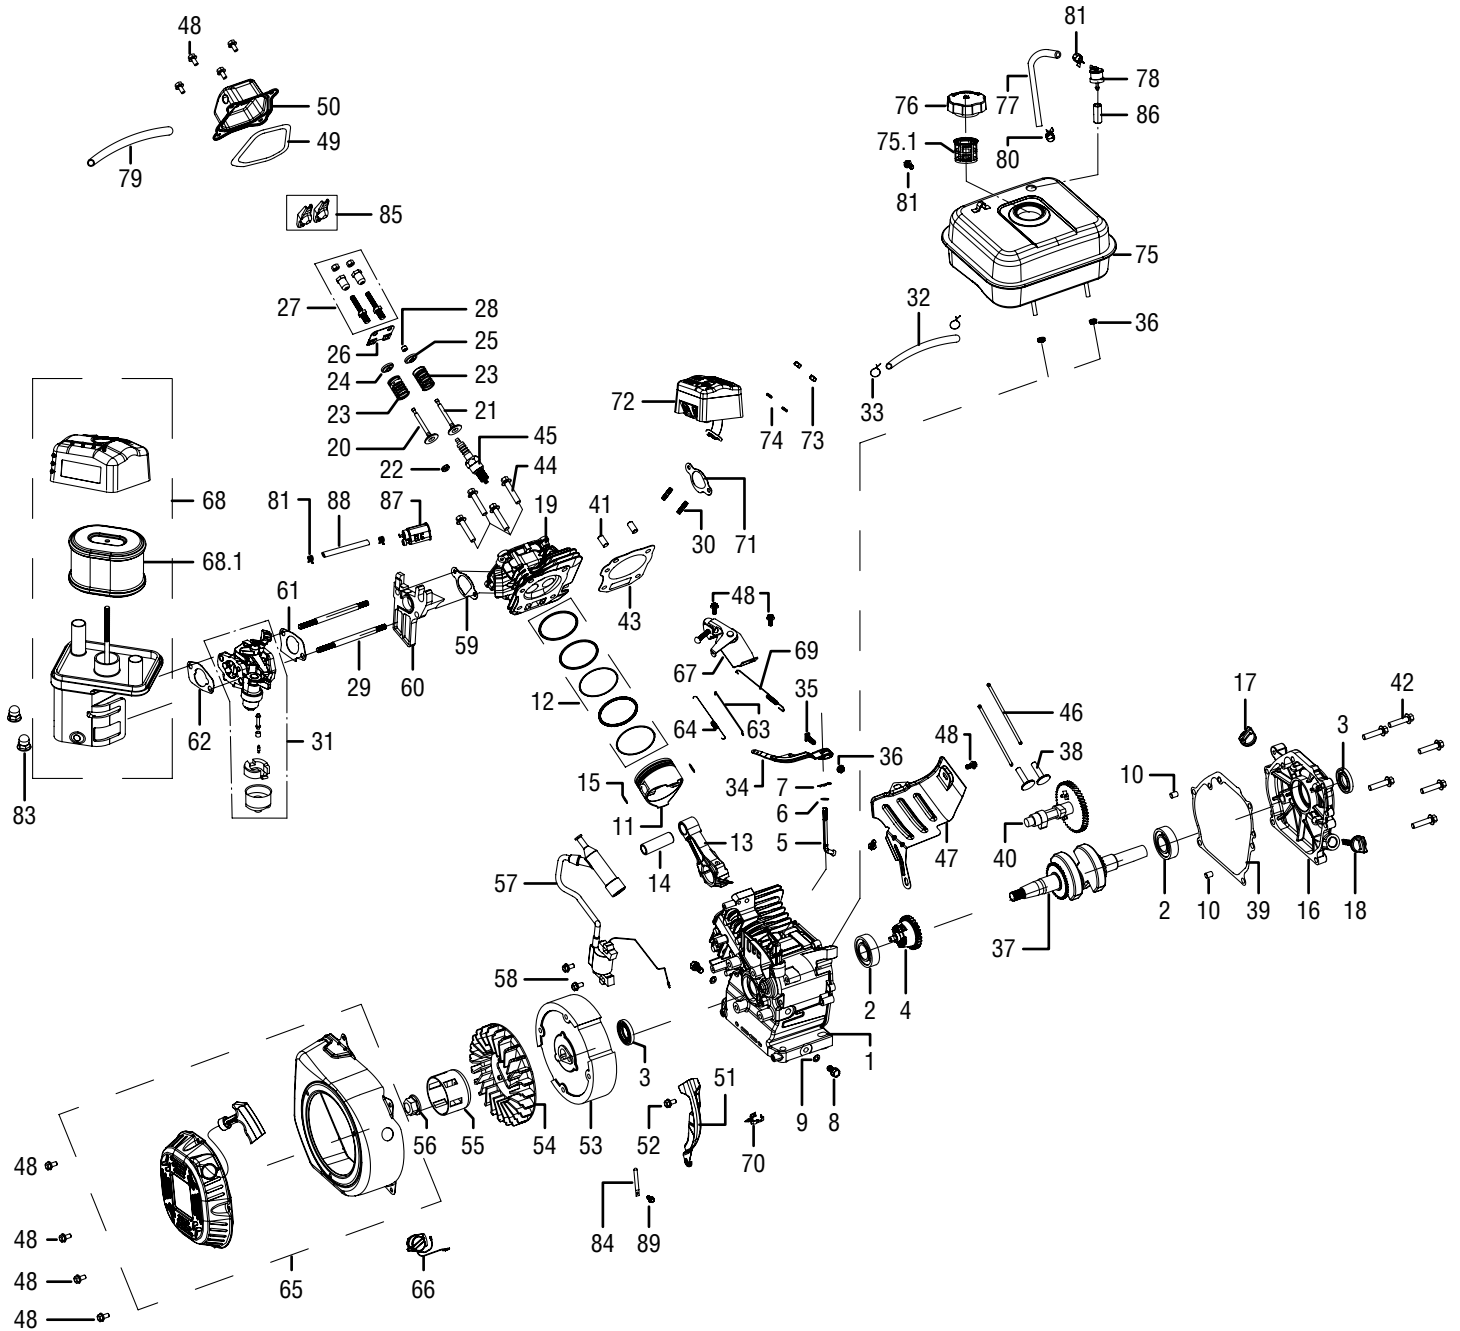

EXPLODED VIEW & PARTS LIST

EXPLODED VIEW & PARTS LIST

NO.	PART NO.	DESCRIPTION	QTY.
1	PW31-101	Crankcase	1
2	PW31-102	Ball Bearing	2
3	PW31-103	Oil Seal	2
4	PW31-104	Governor Arm	1
5	PW31-105	Governor Shaft	1
6	PW31-106	Governor Shaft Washer	1
7	PW31-107	Locking Pin	1
8	PW31-108	Oil Drain Bolt	2
9	PW31-109	Drain Bolt Washer	2
10	PW31-110	Dowel Pin	2
11	PW31-111	Piston	1
12	PW31-112	Piston Ring Assembly	1
13	PW31-113	Connecting Rod Assembly	1
14	PW31-114	Piston Pin	1
15	PW31-115	Piston Clip	2
16	PW31-116	Crankcase Cover	1
17	PW31-117	Oil Plug	1
18	PW31-118	Dipstick	1
19	PW31-119	Cylinder Head	1
20	PW31-120	Intake Valve	1
21	PW31-121	Exhaust Valve	1
22	PW31-122	Intake Valve Return	1
23	PW31-123	Valve Spring	2
24	PW31-124	Intake Valve Seat	1
25	PW31-125	Exhaust Valve Seat	1
26	PW31-126	Push Rod Guide Plate	1
27	PW31-127	Rocker Arm Bolt Assembly	2
28	PW31-128	Rotator	1
29	PW31-129	Stud Bolt	2
30	PW31-130	Stud Bolt	2
31	PW31-131	Carburetor Assembly	1
32	PW31-132	Fuel Line	1
33	PW31-133	Fuel Line Clip	2
34	PW31-134	Governor Arm	1
35	PW31-135	Governor Arm Bolt M6	1
36	PW31-136	Nut M6	3
37	PW31-137	Crankshaft Assembly	1
38	PW31-138	Valve Lifter	2
39	PW31-139	Crankcase Cover Gasket	1
40	PW31-140	Camshaft Assembly	1
41	PW31-141	Dowel Pin	2
42	PW31-142	Bolt M8x30	6
43	PW31-143	Cylinder Head Gasket	1
44	PW31-144	Bolt M8x60	4
45	PW31-145	Spark Plug, Torch F7TC (NGK BP7ES)	1
46	PW31-146	Push Rod	2

NO.	PART NO.	DESCRIPTION	QTY.
47	PW31-147	Shroud	1
48	PW31-148	Bolt M6x12	12
49	PW31-149	Cylinder Head Cover Gasket	1
50	PW31-150	Cylinder Head Cover	1
51	PW31-151	Recoil Bracket	1
52	PW31-152	Bolt M6x20	1
53	PW31-153	Flywheel Assembly	1
54	PW31-154	Recoil Fan	1
55	PW31-155	Recoil Starter Pulley	1
56	PW31-156	Nut	1
57	PW31-157	Ignition Coil Assembly	1
58	PW31-158	Bolt M6x25	2
59	PW31-159	Intake Gasket	1
60	PW31-160	Carburetor Insulator	1
61	PW31-161	Carburetor Insulator Gasket	1
62	PW31-162	Carburetor Spacer	1
63	PW31-163	Governor Rod	1
64	PW31-164	Throttle Return Spring	1
65	PW31-165	Recoil Starter Assembly	1
66	PW31-166	Starter Switch	1
67	PW31-167	Upper Shroud Assembly	1
68	PW31-168	Air Filter Assembly	1
68.1	PW31-168-2	Air Filter Element	1
69	PW31-169	Governor Spring	1
70	PW31-170	Clip	1
71	PW31-171	Muffler Gasket	1
72	PW31-172	Muffler	1
73	PW31-173	Nut M8	2
74	PW31-174	Spring Washer M8	2
75	PW31-175	Fuel Tank Assembly	1
75.1	PW31-175-1	Fuel Strainer	1
76	PW31-176	Fuel Tank Cap	1
77	PW31-177	Relief Valve Connecting Tube	1
78	PW31-179	One Way Valve	1
79	PW31-187	Breather Tube	1
80	PW31-180	Fuel Line Clip	1
81	PW31-181	Fuel Line Clip	3
82	PW31-182	Bolt M6x28	1
83	PW31-183	Nut M6	2
84	PW3200-184	Wire Harness	1
85	PW31-185	Rocker Arm Assembly	2
86	PW31-186	Breather Tube Inlet	1
87	PW3200-187	Carbon Tank Assembly	1
88	PW3200-188	Carbon Tank Connecting Tube	1
89	PW3200-189	Bolt M6x8	1