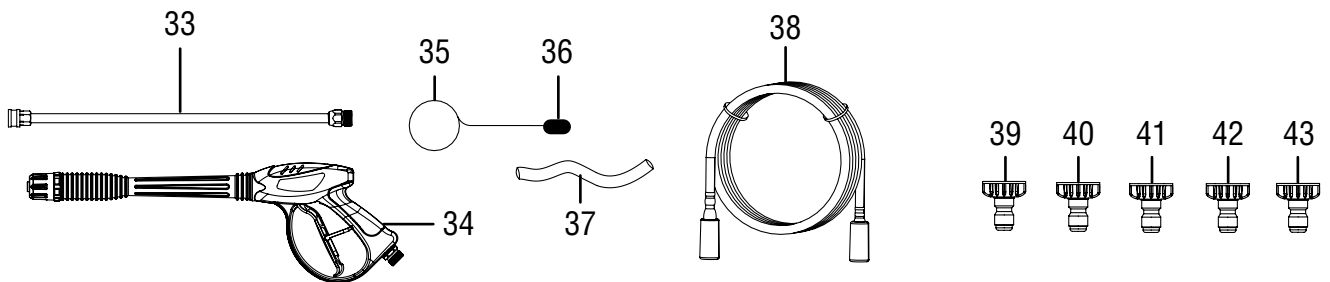

EXPLODED VIEW & PARTS LIST

EXPLODED VIEW & PARTS LIST

NO.	PART NO.	DESCRIPTION	QTY.
1	PW3200-001	Engine, CARB-Compliant	1
2	PW31-002	Bolt M6x40	1
3	PW31-003	Detergent Tank Cap	1
4	PW31B-004	Detergent Tank	1
5	PW31B-005	Lower "A" Frame Assembly	1
6	PW31-006	Lock Nut M8	1
7	PW31-007	Foot	1
8	PW31-008	Phillips Head Screw M6x45	3
9	PW31-009	Lower Gun Hook	1
10	PW31-010	Lock Nut M6	5
11	PW31-011	Lock Nut M8	8
12	PW31-012	Engine Mount	4
13	PW31-013	Wheel Axle	2
14	PW31-014	12" Wheel	2
15	PW31-015	Cotter Pin	2
16	PW31-016	Tubing Clip	2
17	PW31-017	Bolt M6x16	2
18	PW31-018	Spring	2
19	PW31B-020	Bolt M6x55	2
20	PW31-019	Upper Gun Hook	1
21	PW3100-021	Bushing	2
22	PW31-021	Nozzle Holder	4
23	PW31-022	Handle	1
24	PW31-023	Foam Grip	1
25	PW31-024	Bungee Cord Knob	1
26	PW31-025	Bungee Cord	1
27	PW31-026	Panel	1
28	PW3100-028	Flat Washer M6	4
29	PW31-028	Siphon Tube	1
30	PW31-029	Water Pump	1
31	PW31-030	Flange Bolt M8x20	4
32	PW31-031	Output Shaft Key	1
33	PW31-032	Lance	1
34	PW31-033	Spray Gun	1
35	PW31-034	Nozzle Cleaner	1
36	PW3100-036	Nozzle Cleaner Sheath	1
37	PW28-005	Drain Hose	1
38	PW3200-036	High Pressure Hose	1
39	PW31-037	Red Nozzle, 0°	1
40	PW31-038	Yellow Nozzle, 15°	1
41	PW31-039	Green Nozzle, 25°	1
42	PW31-040	White Nozzle, 40°	1
43	PW31-041	Black Soap Nozzle	1