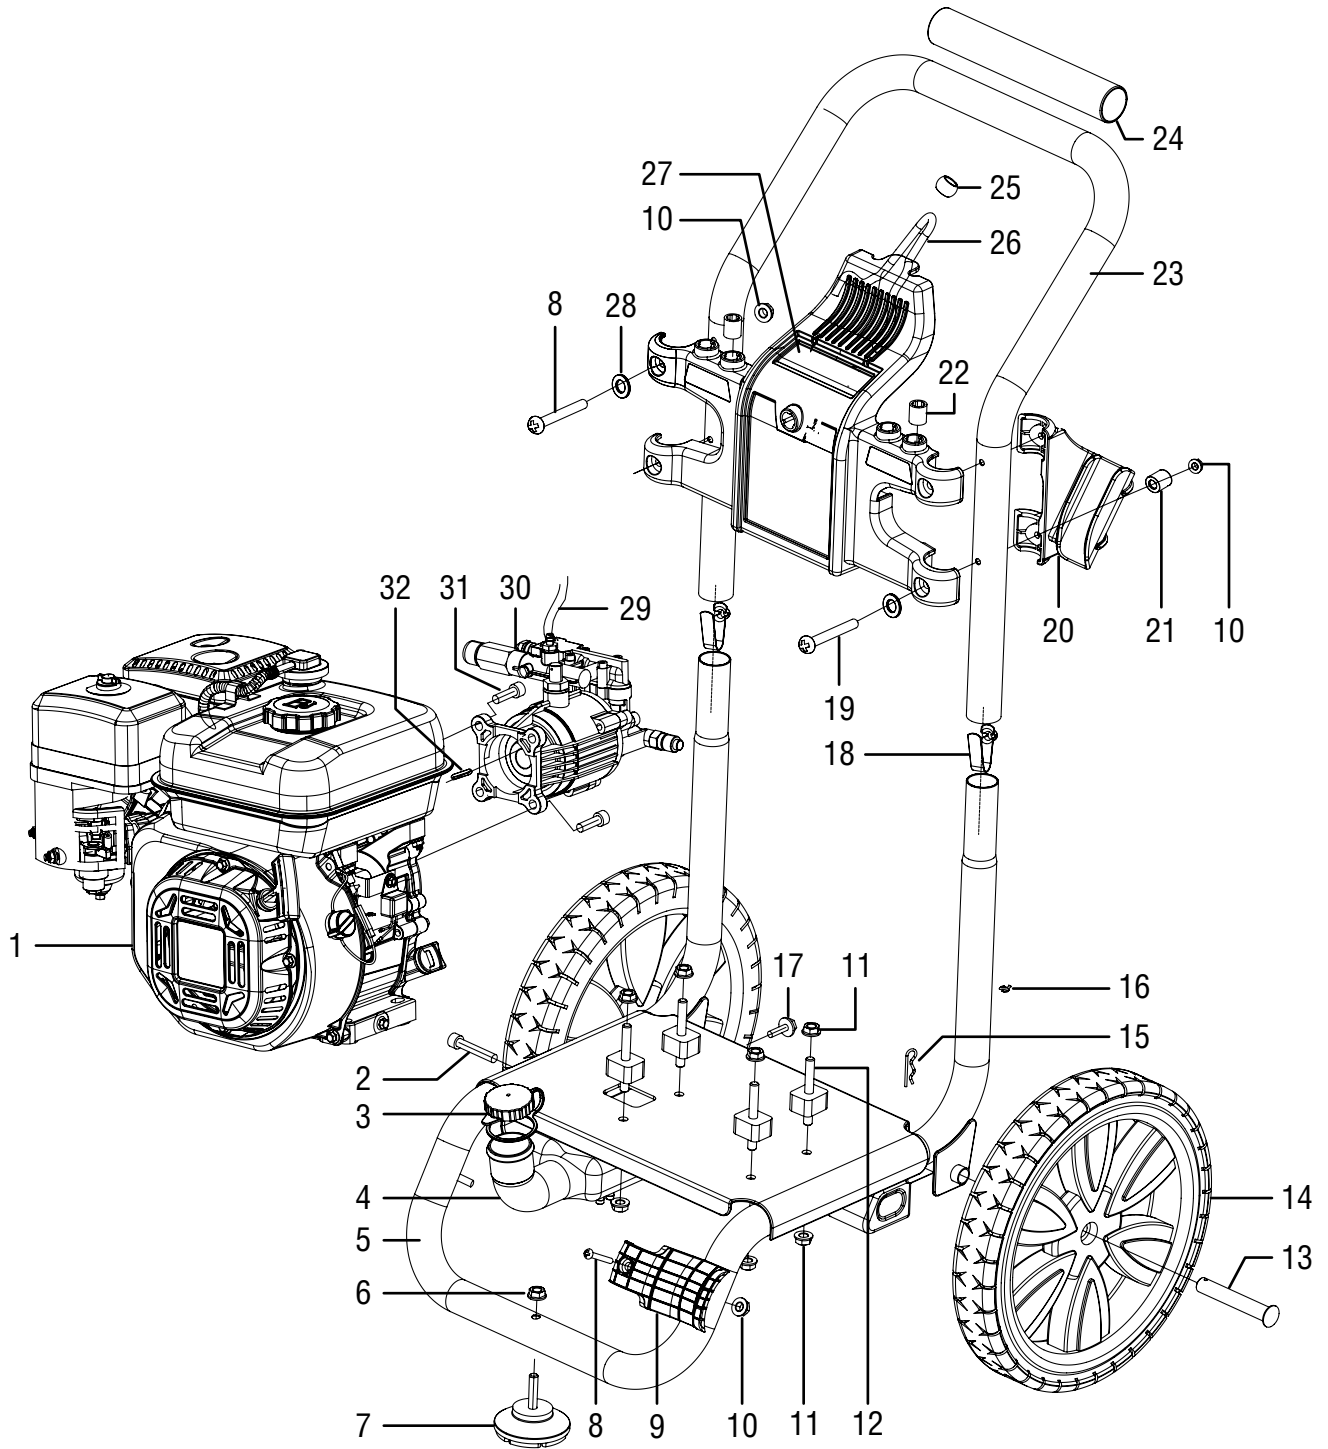

EXPLODED VIEW & PARTS LIST

EXPLODED VIEW & PARTS LIST

NO.	PART NO.	DESCRIPTION	QTY.
1	PW3200-001	Engine, CARB-Compliant	1
2	PW31-002	Bolt M6x40	1
3	PW31-003	Detergent Tank Cap	1
4	PW31B-004	Detergent Tank	1
5	PW31B-005	Lower "A" Frame Assembly	1
6	PW31-006	Lock Nut M8	1
7	PW31-007	Foot	1
8	PW31-008	Phillips Head Screw M6x45	3
9	PW31-009	Lower Gun Hook	1
10	PW31-010	Lock Nut M6	5
11	PW31-011	Lock Nut M8	8
12	PW31-012	Engine Mount	4
13	PW31-013	Wheel Axle	2
14	PW31-014	12" Wheel	2
15	PW31-015	Cotter Pin	2
16	PW31-016	Tubing Clip	2
17	PW31-017	Bolt M6x16	2
18	PW31-018	Spring	2
19	PW31B-020	Bolt M6x55	2
20	PW31-019	Upper Gun Hook	1
21	PW3100-021	Bushing	2
22	PW31-021	Nozzle Holder	4
23	PW31-022	Handle	1
24	PW31-023	Foam Grip	1
25	PW31-024	Bungee Cord Knob	1
26	PW31-025	Bungee Cord	1
27	PW31-026	Panel	1
28	PW3100-028	Flat Washer M6	4
29	PW31-028	Siphon Tube	1
30	PW31-029	Water Pump	1
31	PW31-030	Flange Bolt M8x20	4
32	PW31-031	Output Shaft Key	1
33	PW31-032	Lance	1
34	PW31-033	Spray Gun	1
35	PW31-034	Nozzle Cleaner	1
36	PW3100-036	Nozzle Cleaner Sheath	1
37	PW28-005	Drain Hose	1
38	PW3200-036	High Pressure Hose	1
39	PW31-037	Red Nozzle, 0°	1
40	PW31-038	Yellow Nozzle, 15°	1
41	PW31-039	Green Nozzle, 25°	1
42	PW31-040	White Nozzle, 40°	1
43	PW31-041	Black Soap Nozzle	1