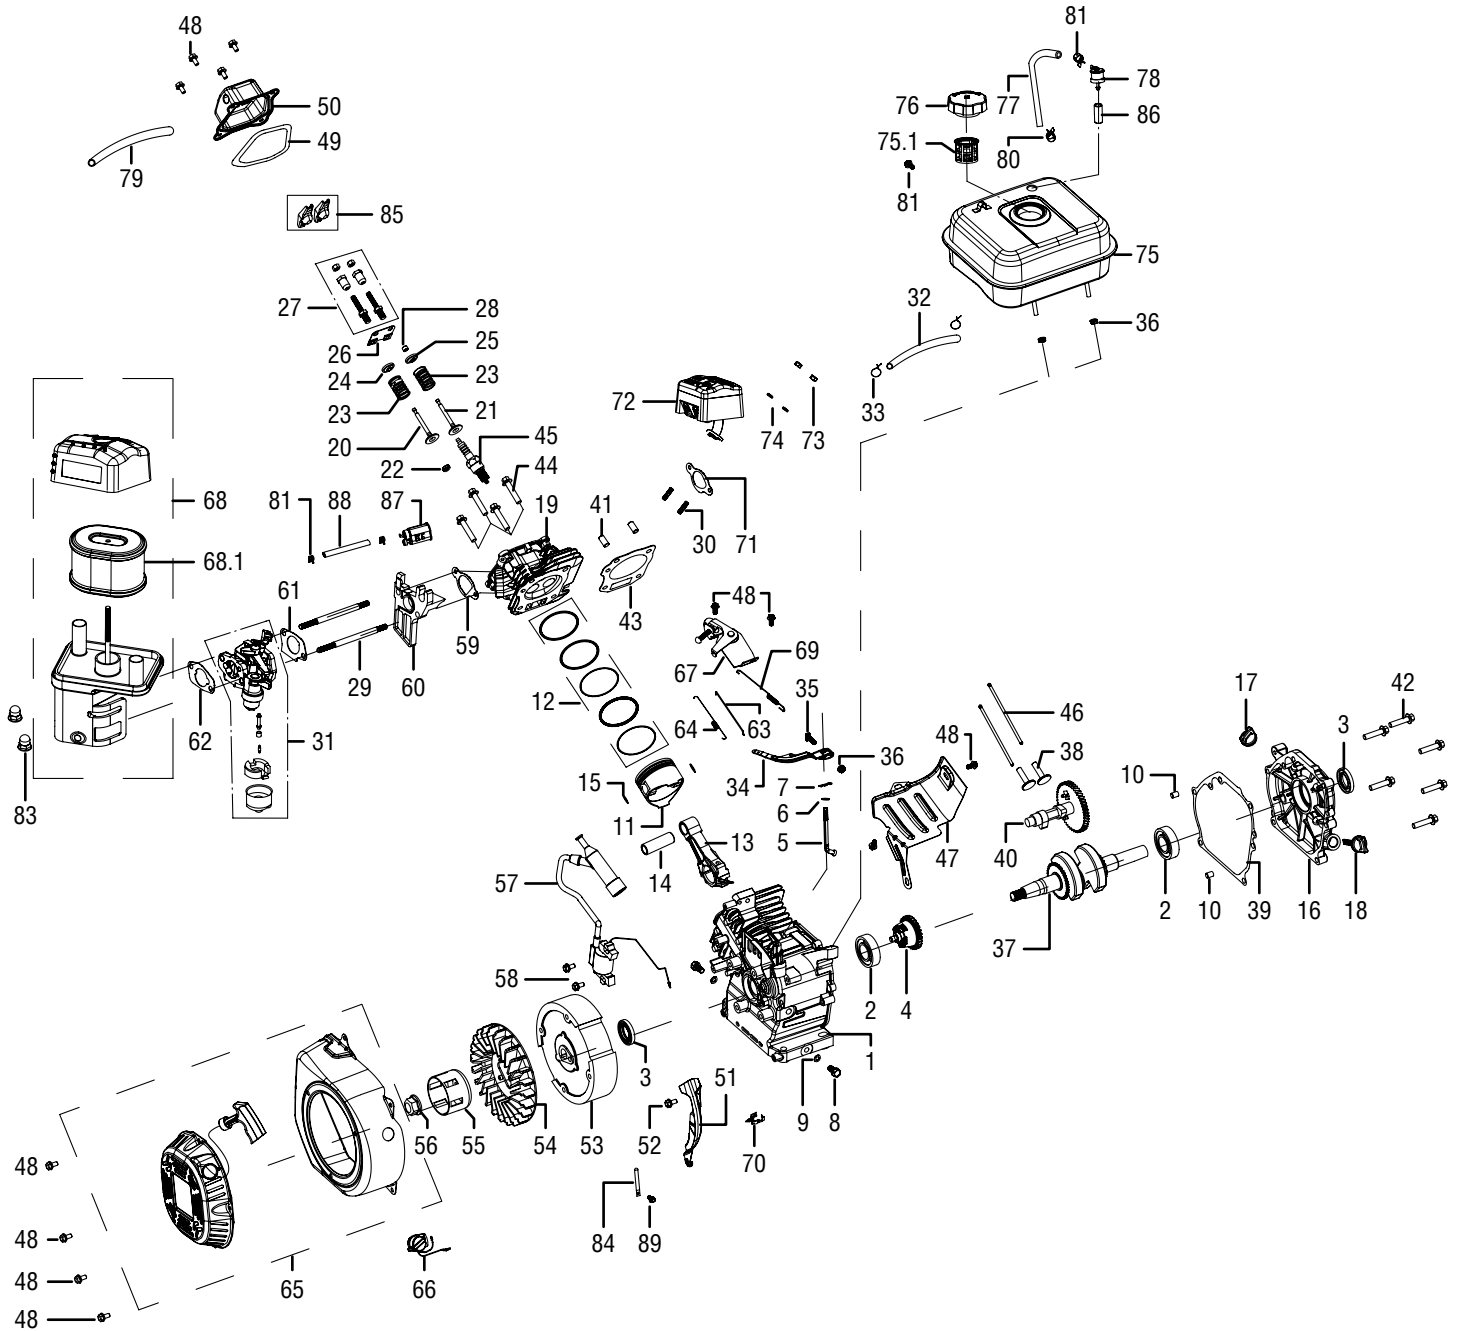

EXPLODED VIEW & PARTS LIST

EXPLODED VIEW & PARTS LIST

NO.	PART NO.	DESCRIPTION	QTY.
1	PW31-101	Crankcase	1
2	PW31-102	Ball Bearing	2
3	PW31-103	Oil Seal	2
4	PW31-104	Governor Arm	1
5	PW31-105	Governor Shaft	1
6	PW31-106	Governor Shaft Washer	1
7	PW31-107	Locking Pin	1
8	PW31-108	Oil Drain Bolt	2
9	PW31-109	Drain Bolt Washer	2
10	PW31-110	Dowel Pin	2
11	PW31-111	Piston	1
12	PW31-112	Piston Ring Assembly	1
13	PW31-113	Connecting Rod Assembly	1
14	PW31-114	Piston Pin	1
15	PW31-115	Piston Clip	2
16	PW31-116	Crankcase Cover	1
17	PW31-117	Oil Plug	1
18	PW31-118	Dipstick	1
19	PW31-119	Cylinder Head	1
20	PW31-120	Intake Valve	1
21	PW31-121	Exhaust Valve	1
22	PW31-122	Intake Valve Return	1
23	PW31-123	Valve Spring	2
24	PW31-124	Intake Valve Seat	1
25	PW31-125	Exhaust Valve Seat	1
26	PW31-126	Push Rod Guide Plate	1
27	PW31-127	Rocker Arm Bolt Assembly	2
28	PW31-128	Rotator	1
29	PW31-129	Stud Bolt	2
30	PW31-130	Stud Bolt	2
31	PW31-131	Carburetor Assembly	1
32	PW31-132	Fuel Line	1
33	PW31-133	Fuel Line Clip	2
34	PW31-134	Governor Arm	1
35	PW31-135	Governor Arm Bolt M6	1
36	PW31-136	Nut M6	3
37	PW31-137	Crankshaft Assembly	1
38	PW31-138	Valve Lifter	2
39	PW31-139	Crankcase Cover Gasket	1
40	PW31-140	Camshaft Assembly	1
41	PW31-141	Dowel Pin	2
42	PW31-142	Bolt M8x30	6
43	PW31-143	Cylinder Head Gasket	1
44	PW31-144	Bolt M8x60	4
45	PW31-145	Spark Plug, Torch F7TC (NGK BP7ES)	1
46	PW31-146	Push Rod	2

NO.	PART NO.	DESCRIPTION	QTY.
47	PW31-147	Shroud	1
48	PW31-148	Bolt M6x12	12
49	PW31-149	Cylinder Head Cover Gasket	1
50	PW31-150	Cylinder Head Cover	1
51	PW31-151	Recoil Bracket	1
52	PW31-152	Bolt M6x20	1
53	PW31-153	Flywheel Assembly	1
54	PW31-154	Recoil Fan	1
55	PW31-155	Recoil Starter Pulley	1
56	PW31-156	Nut	1
57	PW31-157	Ignition Coil Assembly	1
58	PW31-158	Bolt M6x25	2
59	PW31-159	Intake Gasket	1
60	PW31-160	Carburetor Insulator	1
61	PW31-161	Carburetor Insulator Gasket	1
62	PW31-162	Carburetor Spacer	1
63	PW31-163	Governor Rod	1
64	PW31-164	Throttle Return Spring	1
65	PW31-165	Recoil Starter Assembly	1
66	PW31-166	Starter Switch	1
67	PW31-167	Upper Shroud Assembly	1
68	PW31-168	Air Filter Assembly	1
68.1	PW31-168-2	Air Filter Element	1
69	PW31-169	Governor Spring	1
70	PW31-170	Clip	1
71	PW31-171	Muffler Gasket	1
72	PW31-172	Muffler	1
73	PW31-173	Nut M8	2
74	PW31-174	Spring Washer M8	2
75	PW31-175	Fuel Tank Assembly	1
75.1	PW31-175-1	Fuel Strainer	1
76	PW31-176	Fuel Tank Cap	1
77	PW31-177	Relief Valve Connecting Tube	1
78	PW31-179	One Way Valve	1
79	PW31-187	Breather Tube	1
80	PW31-180	Fuel Line Clip	1
81	PW31-181	Fuel Line Clip	3
82	PW31-182	Bolt M6x28	1
83	PW31-183	Nut M6	2
84	PW3100-184	Wire Harness	1
85	PW31-185	Rocker Arm Assembly	2
86	PW31-186	Breather Tube Inlet	1
87	PW3100-187	Carbon Tank Assembly	1
88	PW3100-188	Carbon Tank Connecting Tube	1
89	PW3100-189	Bolt M6x8	1