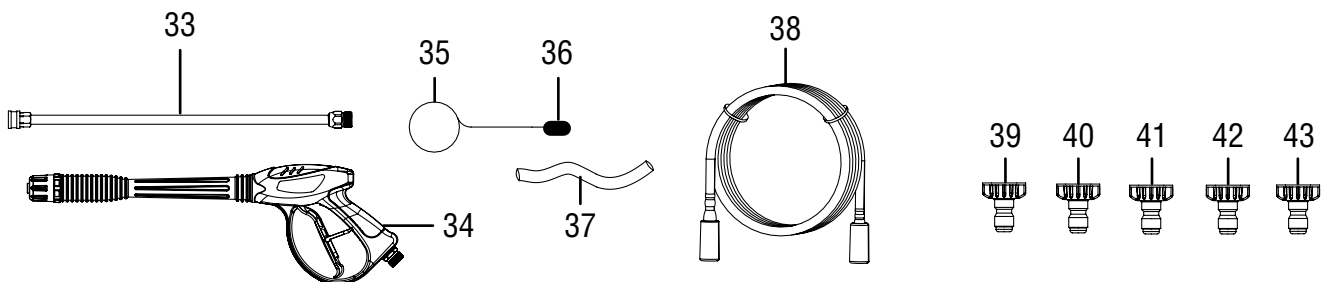

EXPLODED VIEW & PARTS LIST

EXPLODED VIEW & PARTS LIST

NO.	PART NO.	DESCRIPTION	QTY.
1	PW3100-001	Engine, CARB-Compliant	1
2	PW31-002	Bolt M6x40	1
3	PW31-003	Detergent Tank Cap	1
4	PW31B-004	Detergent Tank	1
5	PW31B-005	Lower "A" Frame Assembly	1
6	PW31-006	Lock Nut M8	1
7	PW31-007	Foot	1
8	PW31-008	Phillips Head Screw M6x45	3
9	PW31-009	Lower Gun Hook	1
10	PW31-010	Lock Nut M6	5
11	PW31-011	Lock Nut M8	8
12	PW31-012	Engine Mount	4
13	PW31-013	Wheel Axle	2
14	PW31-014	12" Wheel	2
15	PW31-015	Cotter Pin	2
16	PW31-016	Tubing Clip	2
17	PW31-017	Bolt M6x16	2
18	PW31-018	Spring	2
19	PW31B-020	Bolt M6x55	2
20	PW31-019	Upper Gun Hook	1
21	PW3100-021	Bushing	2
22	PW31-021	Nozzle Holder	4
23	PW31-022	Handle	1
24	PW31-023	Foam Grip	1
25	PW31-024	Bungee Cord Knob	1
26	PW31-025	Bungee Cord	1
27	PW31-026	Panel	1
28	PW3100-028	Flat Washer M6	4
29	PW31-028	Siphon Tube	1
30	PW31-029	Water Pump	1
31	PW31-030	Flange Bolt M8x20	4
32	PW31-031	Output Shaft Key	1
33	PW31-032	Lance	1
34	PW31-033	Spray Gun	1
35	PW31-034	Nozzle Cleaner	1
36	PW3100-036	Nozzle Cleaner Sheath	1
37	PW28-005	Drain Hose	1
38	PW31-036	High Pressure Hose	1
39	PW31-037	Red Nozzle, 0°	1
40	PW31-038	Yellow Nozzle, 15°	1
41	PW31-039	Green Nozzle, 25°	1
42	PW31-040	White Nozzle, 40°	1
43	PW31-041	Black Soap Nozzle	1