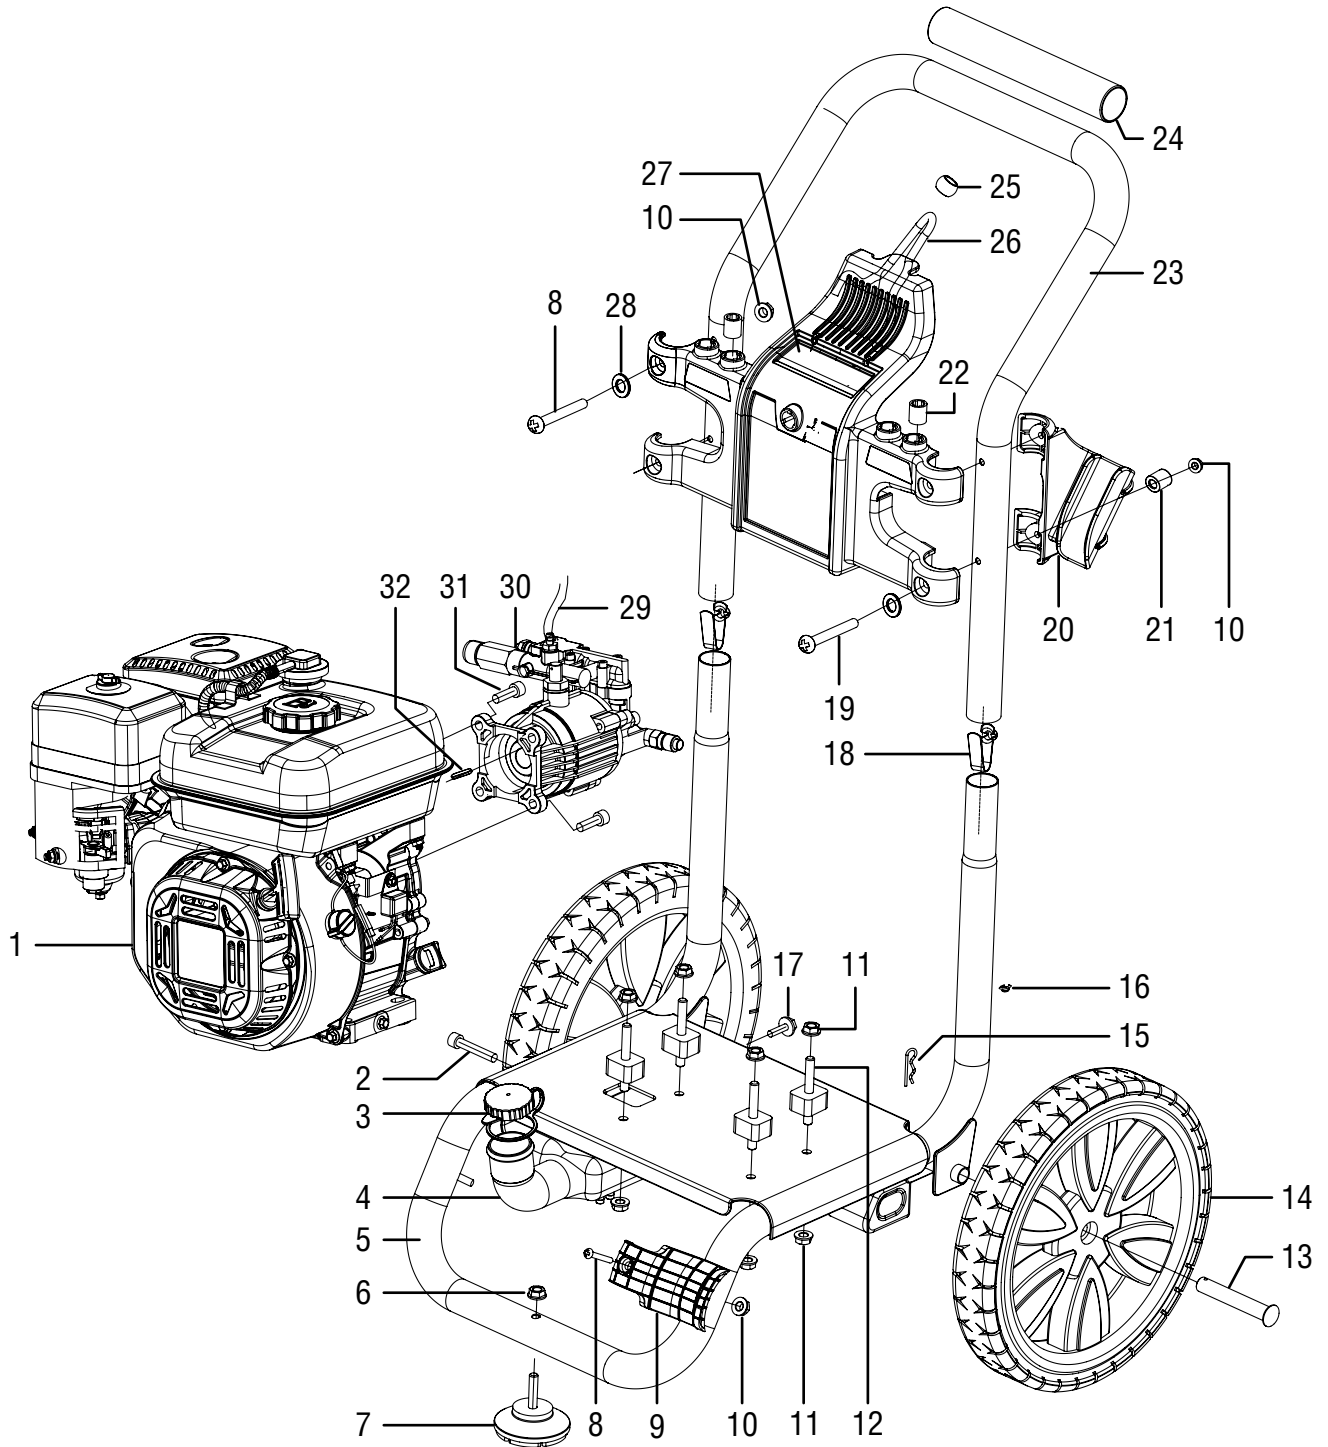

EXPLODED VIEW & PARTS LIST

EXPLODED VIEW & PARTS LIST

NO.	PART NO.	DESCRIPTION	QTY.
1	PW3100-001	Engine, CARB-Compliant	1
2	PW31-002	Bolt M6x40	1
3	PW31-003	Detergent Tank Cap	1
4	PW31B-004	Detergent Tank	1
5	PW31B-005	Lower "A" Frame Assembly	1
6	PW31-006	Lock Nut M8	1
7	PW31-007	Foot	1
8	PW31-008	Phillips Head Screw M6x45	3
9	PW31-009	Lower Gun Hook	1
10	PW31-010	Lock Nut M6	5
11	PW31-011	Lock Nut M8	8
12	PW31-012	Engine Mount	4
13	PW31-013	Wheel Axle	2
14	PW31-014	12" Wheel	2
15	PW31-015	Cotter Pin	2
16	PW31-016	Tubing Clip	2
17	PW31-017	Bolt M6x16	2
18	PW31-018	Spring	2
19	PW31B-020	Bolt M6x55	2
20	PW31-019	Upper Gun Hook	1
21	PW3100-021	Bushing	2
22	PW31-021	Nozzle Holder	4
23	PW31-022	Handle	1
24	PW31-023	Foam Grip	1
25	PW31-024	Bungee Cord Knob	1
26	PW31-025	Bungee Cord	1
27	PW31-026	Panel	1
28	PW3100-028	Flat Washer M6	4
29	PW31-028	Siphon Tube	1
30	PW31-029	Water Pump	1
31	PW31-030	Flange Bolt M8x20	4
32	PW31-031	Output Shaft Key	1
33	PW31-032	Lance	1
34	PW31-033	Spray Gun	1
35	PW31-034	Nozzle Cleaner	1
36	PW3100-036	Nozzle Cleaner Sheath	1
37	PW28-005	Drain Hose	1
38	PW31-036	High Pressure Hose	1
39	PW31-037	Red Nozzle, 0°	1
40	PW31-038	Yellow Nozzle, 15°	1
41	PW31-039	Green Nozzle, 25°	1
42	PW31-040	White Nozzle, 40°	1
43	PW31-041	Black Soap Nozzle	1