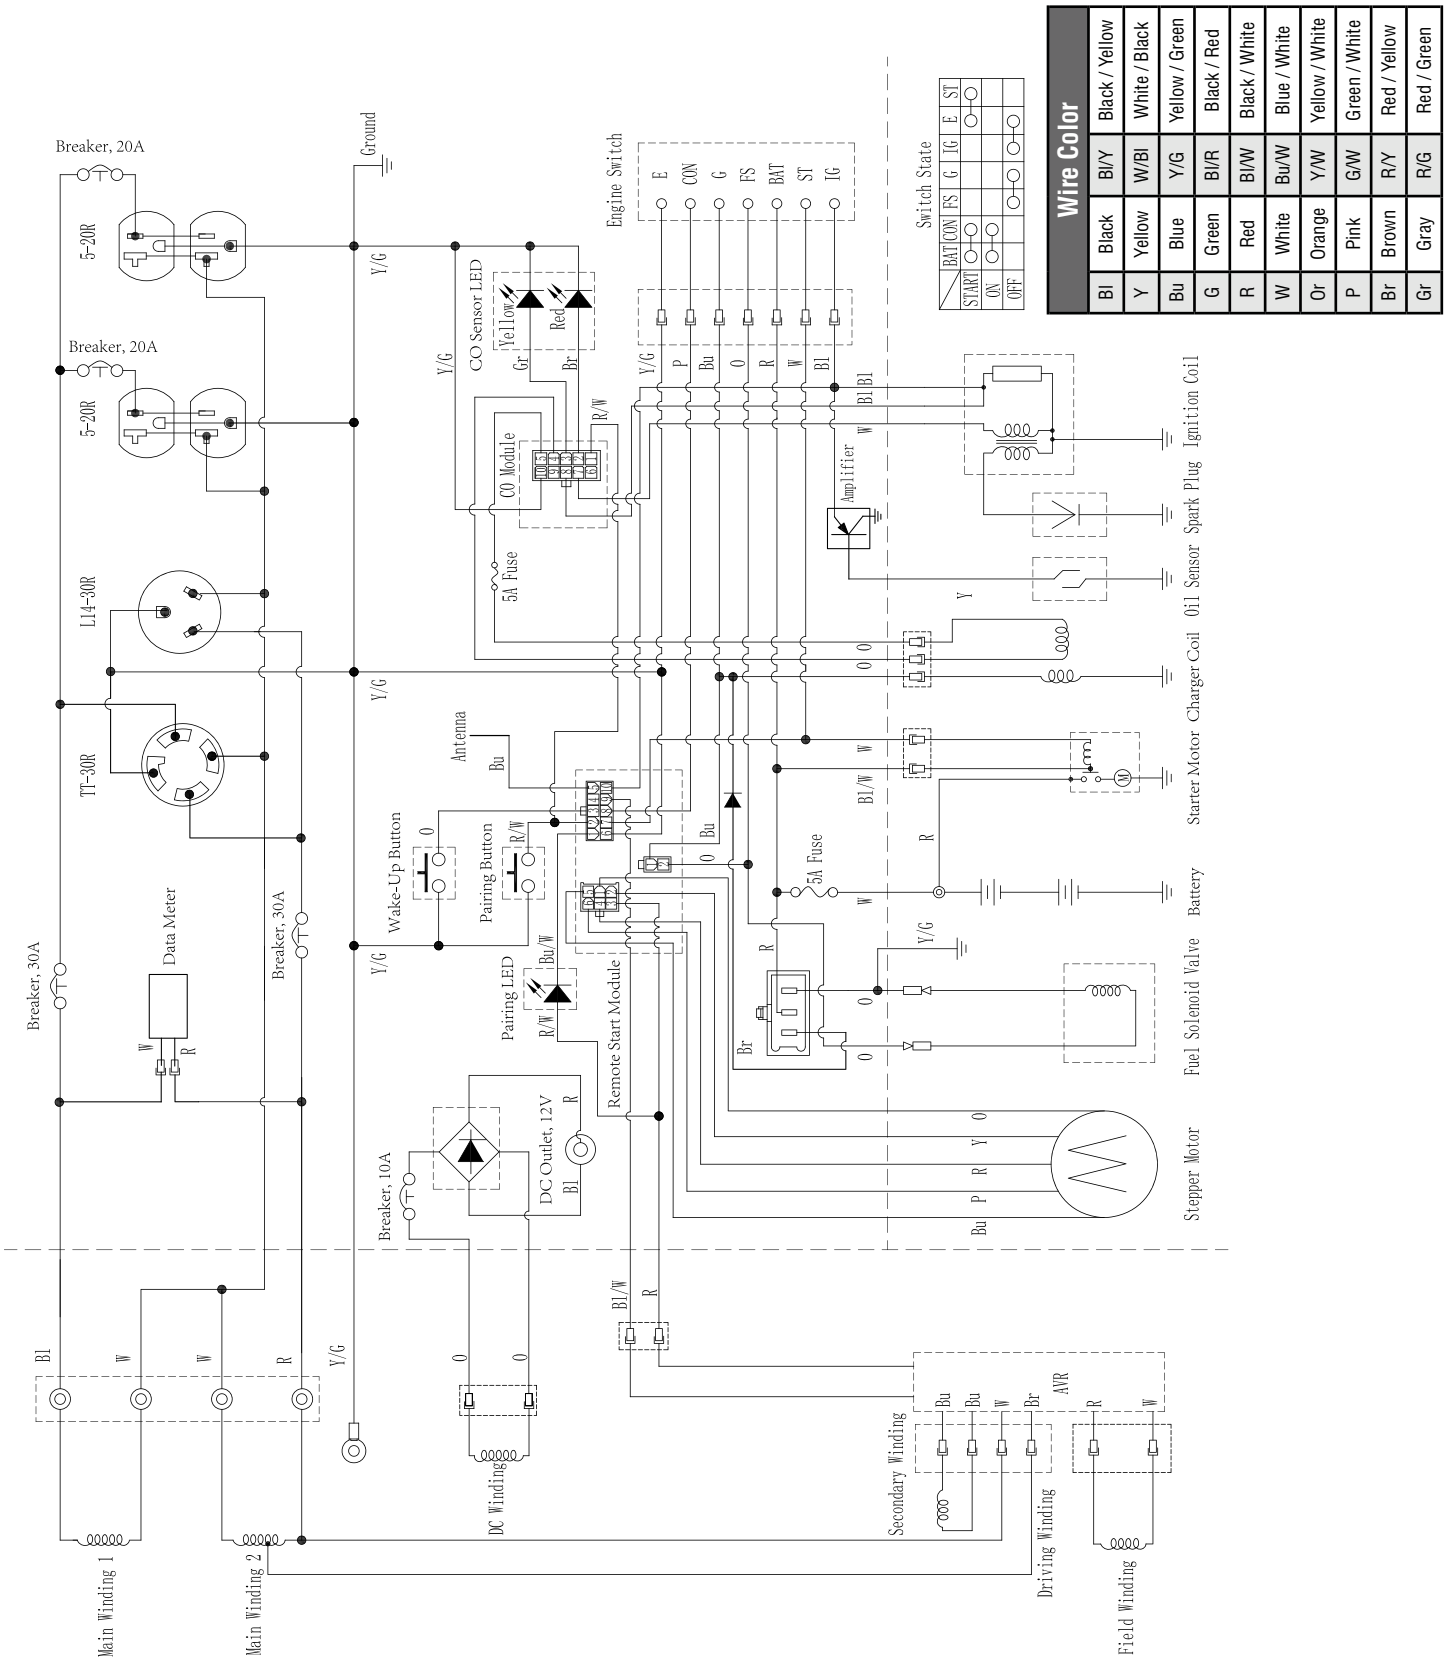

WIRING DIAGRAM