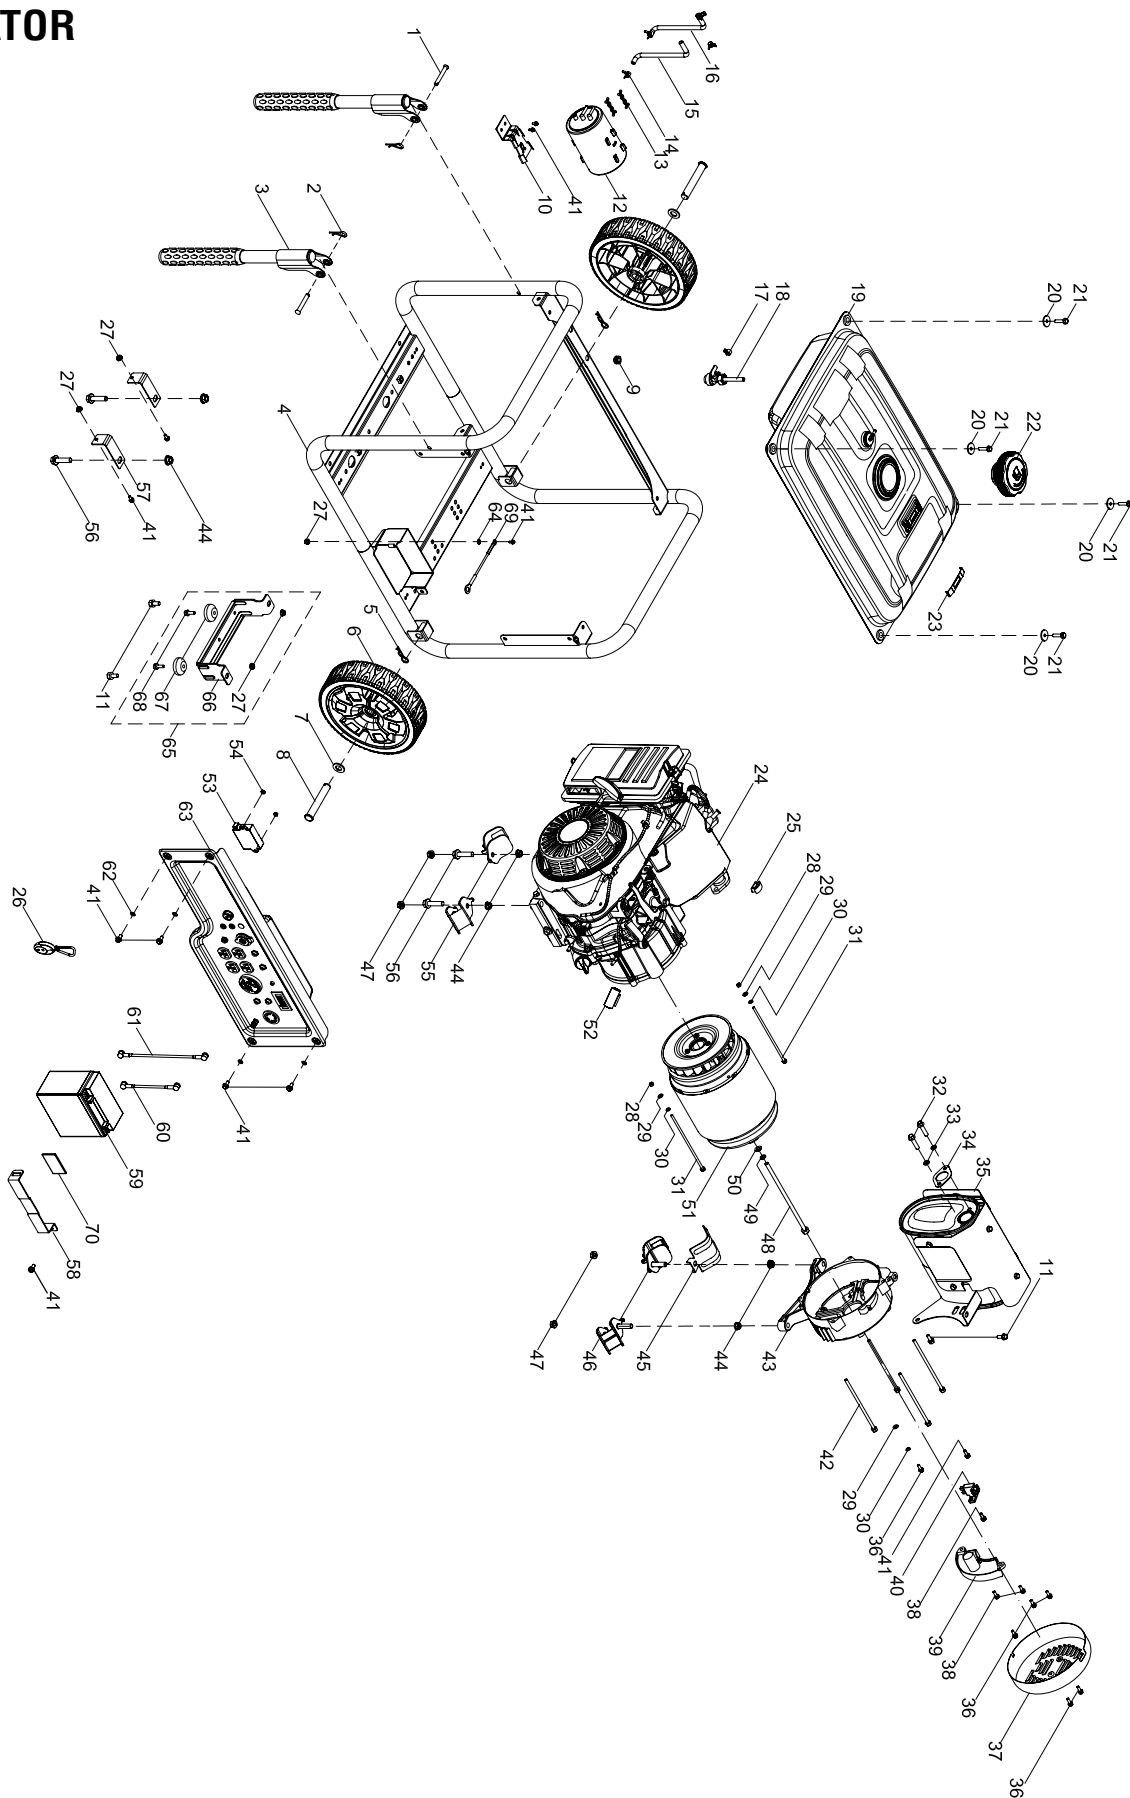

EXPLODED VIEW & PARTS LIST

GENERATOR

EXPLODED VIEW & PARTS LIST

GENERATOR

NO.	PART NO.	DESCRIPTION	QTY.	NO.	PART NO.	DESCRIPTION	QTY.
1	GN9500-001	Pin, Ø8x55	2	36	GN9500-036	Bolt, M5x14	6
2	56500-004	R-clip, Handle	2	37	GN9500-037	End Cover	1
3	GN9500-003	Handle	2	38	GN9500-038	Bolt, M5x18	3
4	GN9500-004	Frame Assembly	1	39	GN9500-039	Voltage Regulator	1
5	56500-007	R-clip, Axle	2	40	GN9500-040	Carbon Brush Assembly	1
6	GN9500-006	Wheel	2	41	56500-022	Bolt, M6x12	7
7	GN9500-007	Washer, Wheel	2	42	GN9500-042	Bolt, M6x194	4
8	GN9500-008	Pin, Ø16x100	2	43	GN9500X-043	Rear Bracket	1
9	56500-010	Damping Pad	1	44	GN9500-044	Nut, M10-1.25	4
10	GN9500X-010	Carbon Tank Bracket	1	45	GN9500-045	Damping Bracket Guard	1
11	56500-060	Bolt, M8x16	4	46	GN9500-046	Damping Bracket, Rear	2
12	GN9500-012	Carbon Tank	1	47	GN9500-047	Nut, M8	4
13	56500-047	Clamp A	2	48	GN9500-048	Bolt, M10-1.25x280	1
14	56500-052	Clamp A, Carbon Tank	2	49	GN9500-049	Lock Washer, 10mm	1
15	GN9500-015	Tube A, Carbon Tank	1	50	GN9500-050	Flat Washer, 10mm	1
16	GN9500-016	Tube B, Carbon Tank	1	51	GN9500-051	Alternator Assembly	1
17	GN9500-017	Clamp	1	52	GN9500-052	Clip	1
18	GN9500X-018	Fuel Valve	1	53	GN9500-053	Bolt, M5x10	3
19	GN9500-019	Fuel Tank Assembly	1	54	GN9500-054	Crankcase Cover	1
20	GN9500-020	Washer	4	55	GN9500-055	Damping Bracket, Front	2
21	GN9500-021	Bolt, M6x25	4	56	GN9500-056	Bolt, M10-1.25x40	2
22	GN9500-022	Fuel Tank Cap	1	57	GN9500-057	Shipping Bracket	2
23	GN9500-023	Fuel Gauge Clip	1	58	GN9500-058	Battery Bracket	1
24	GN9500X-024	Engine Assembly	1	59	GN9500-059	Battery, 9Ah	1
25	GN9500-025	Plug	1	60	GN9500-060	Positive Lead (Red)	1
26	GN9500-303.2	Remote Start Fob	1	61	GN9500-061	Negative Lead (Black)	1
27	56500-044	Nut, M6	3	62	GN9500-062	Washer	4
28	GN9500-028	Nut, M5	2	63	GN9500X-063	Control Panel Assembly	1
29	GN9500-029	Flat Washer, 5mm	3	64	GN9500-070	Washer, 6mm	1
30	GN9500-030	Lock Washer, 5mm	3	65	GN9500-065	Support Base Assembly	1
31	GN9500-031	Bolt, M5x229	2	66	GN9500-066	Support Base	1
32	GN9500-032	Bolt, M8x32	2	67	GN9500-067	Rubber Foot	2
33	GN9500-033	Washer	2	68	GN9500-068	Bolt, M6x18	2
34	GN9500-034	Gasket, Muffler	1	69	GN9500-069	Grounding Wire	1
35	GN9500-035	Muffler Assembly	1	70	GN9500X-070	Rubber Pad	1
N.P.	GN9500-035.1	Spark Arrestor Assembly	1	71	GN9500X-071	CO Sensor Module	1
N.P.	GN9500-035.2	Bolt, M5x8	2	72	GN9500X-072	Nut, M4	2