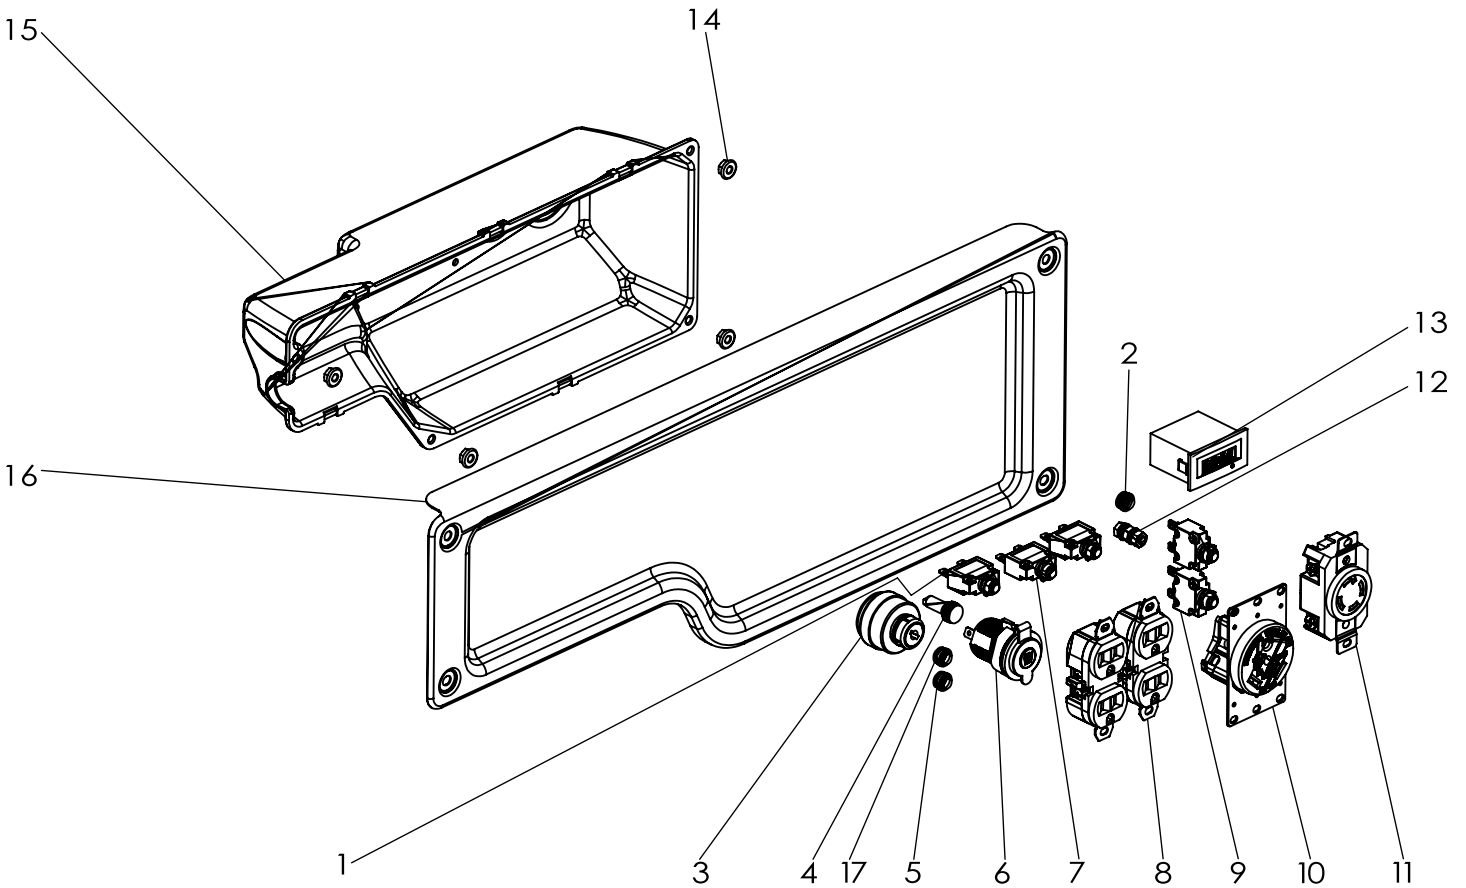

EXPLODED VIEW & PARTS LIST

CONTROL PANEL

NO.	PART NO.	DESCRIPTION	QTY.
1	GN9500-301	DC Breaker, 10A	1
2	GN9500X-302	CO Sensor LED	1
3	GN9500-303	Engine Switch	1
4	GN9500-304	Remote Start Pairing Light	1
5	GN9500-302	Remote Reset Button	1
6	GN9500-306	DC 12V Outlet	1
7	GN9500-307	AC Breaker, 20A	2
8	GN9500-308	AC 120V NEMA 5-20R duplex Outlet	2
9	GN9500-309	AC Breaker, 30A	2
10	GN9500-310	AC 120V NEMA TT-30R RV Outlet	1

NO.	PART NO.	DESCRIPTION	QTY.
11	GN9500-311	AC 120V/240V NEMA L14-30R Outlet	1
12	GN9500-312	Grounding Nut	1
13	GN9500-313	Multi-meter	1
14	GN9500-314	Nut, M6	4
15	GN9500-315	Control Panel Rear Cover	1
16	GN9500-316	Control Panel Base	1
17	GN9500-302	Remote Reset Button	1
N.P.	GN9500-303.1	Engine Switch Key	1
N.P.	GN9500-317	Remote Start Receiver Module	1