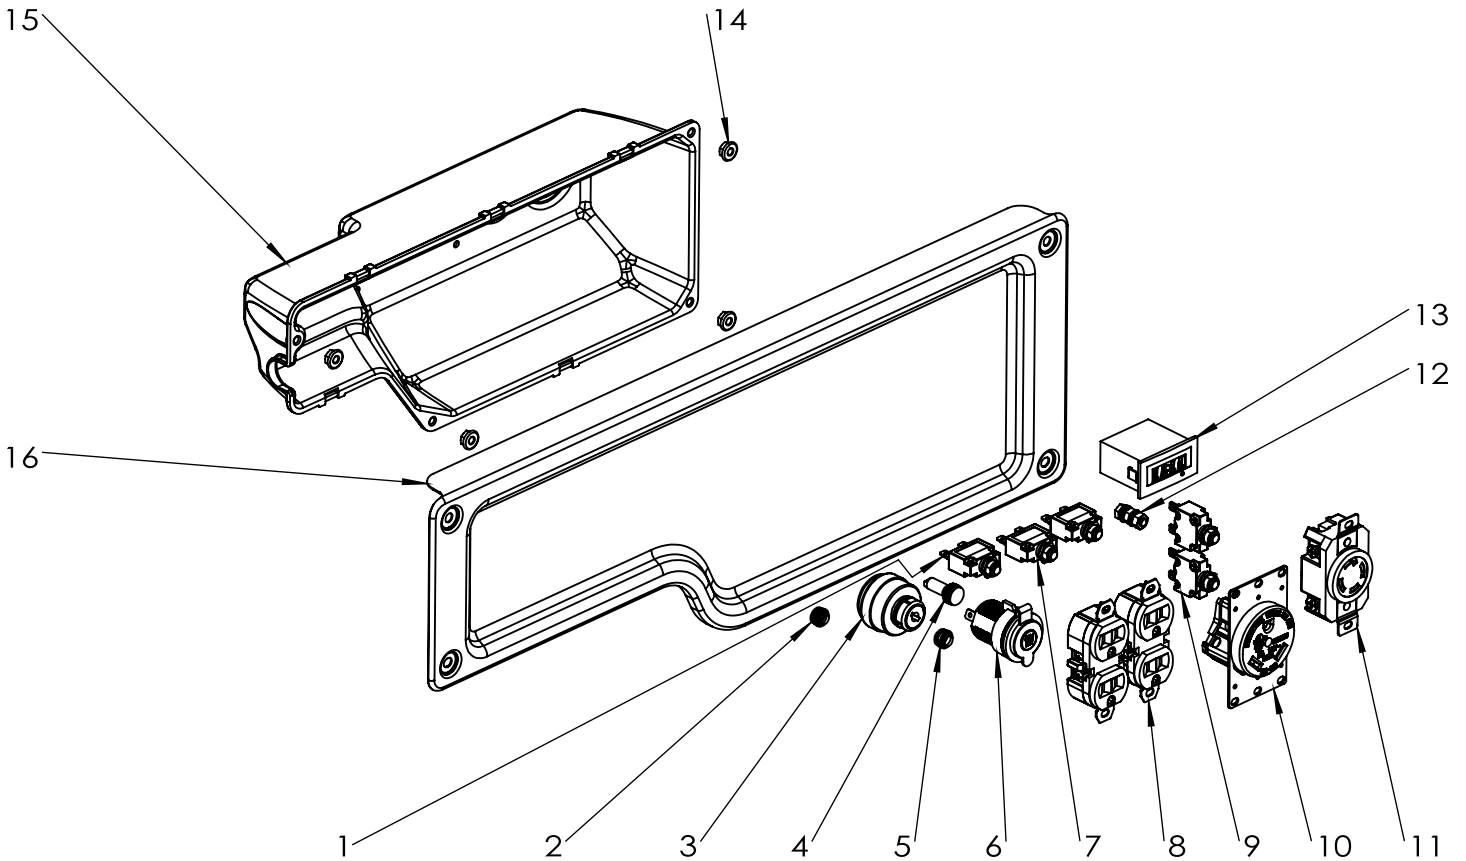

EXPLODED VIEW & PARTS LIST

CONTROL PANEL

NO.	PART NO.	DESCRIPTION	QTY.
1	GN9500-301	DC Breaker, 10A	1
2	GN9500-302	Remote Reset Button	1
3	GN9500-303	Engine Switch	1
N.P.	GN9500-303.1	Engine Switch Key	1
N.P.	GN9500-303.2	Remote Start Fob	1
4	GN9500-304	Remote Start Pairing Light	1
5	GN9500-305	Remote Pairing Button	1
6	GN9500-306	DC 12V Outlet	1
7	GN9500-307	AC Breaker, 20A	2
8	GN9500-308	AC 120V NEMA 5-20R duplex Outlet	2
9	GN9500-309	AC Breaker, 30A	2

NO.	PART NO.	DESCRIPTION	QTY.
10	GN9500-310	AC 120V NEMA TT-30R RV Outlet	1
11	GN9500-311	AC 120V/240V NEMA L14-30R Outlet	1
12	GN9500-312	Grounding Nut	1
13	GN9500-313	Multi-meter	1
14	GN9500-314	Nut, M6	4
15	GN9500-315	Control Panel Rear Cover	1
16	GN9500-316	Control Panel Base	1
N.P.	GN9500-317	Remote Start Receiver Module	1