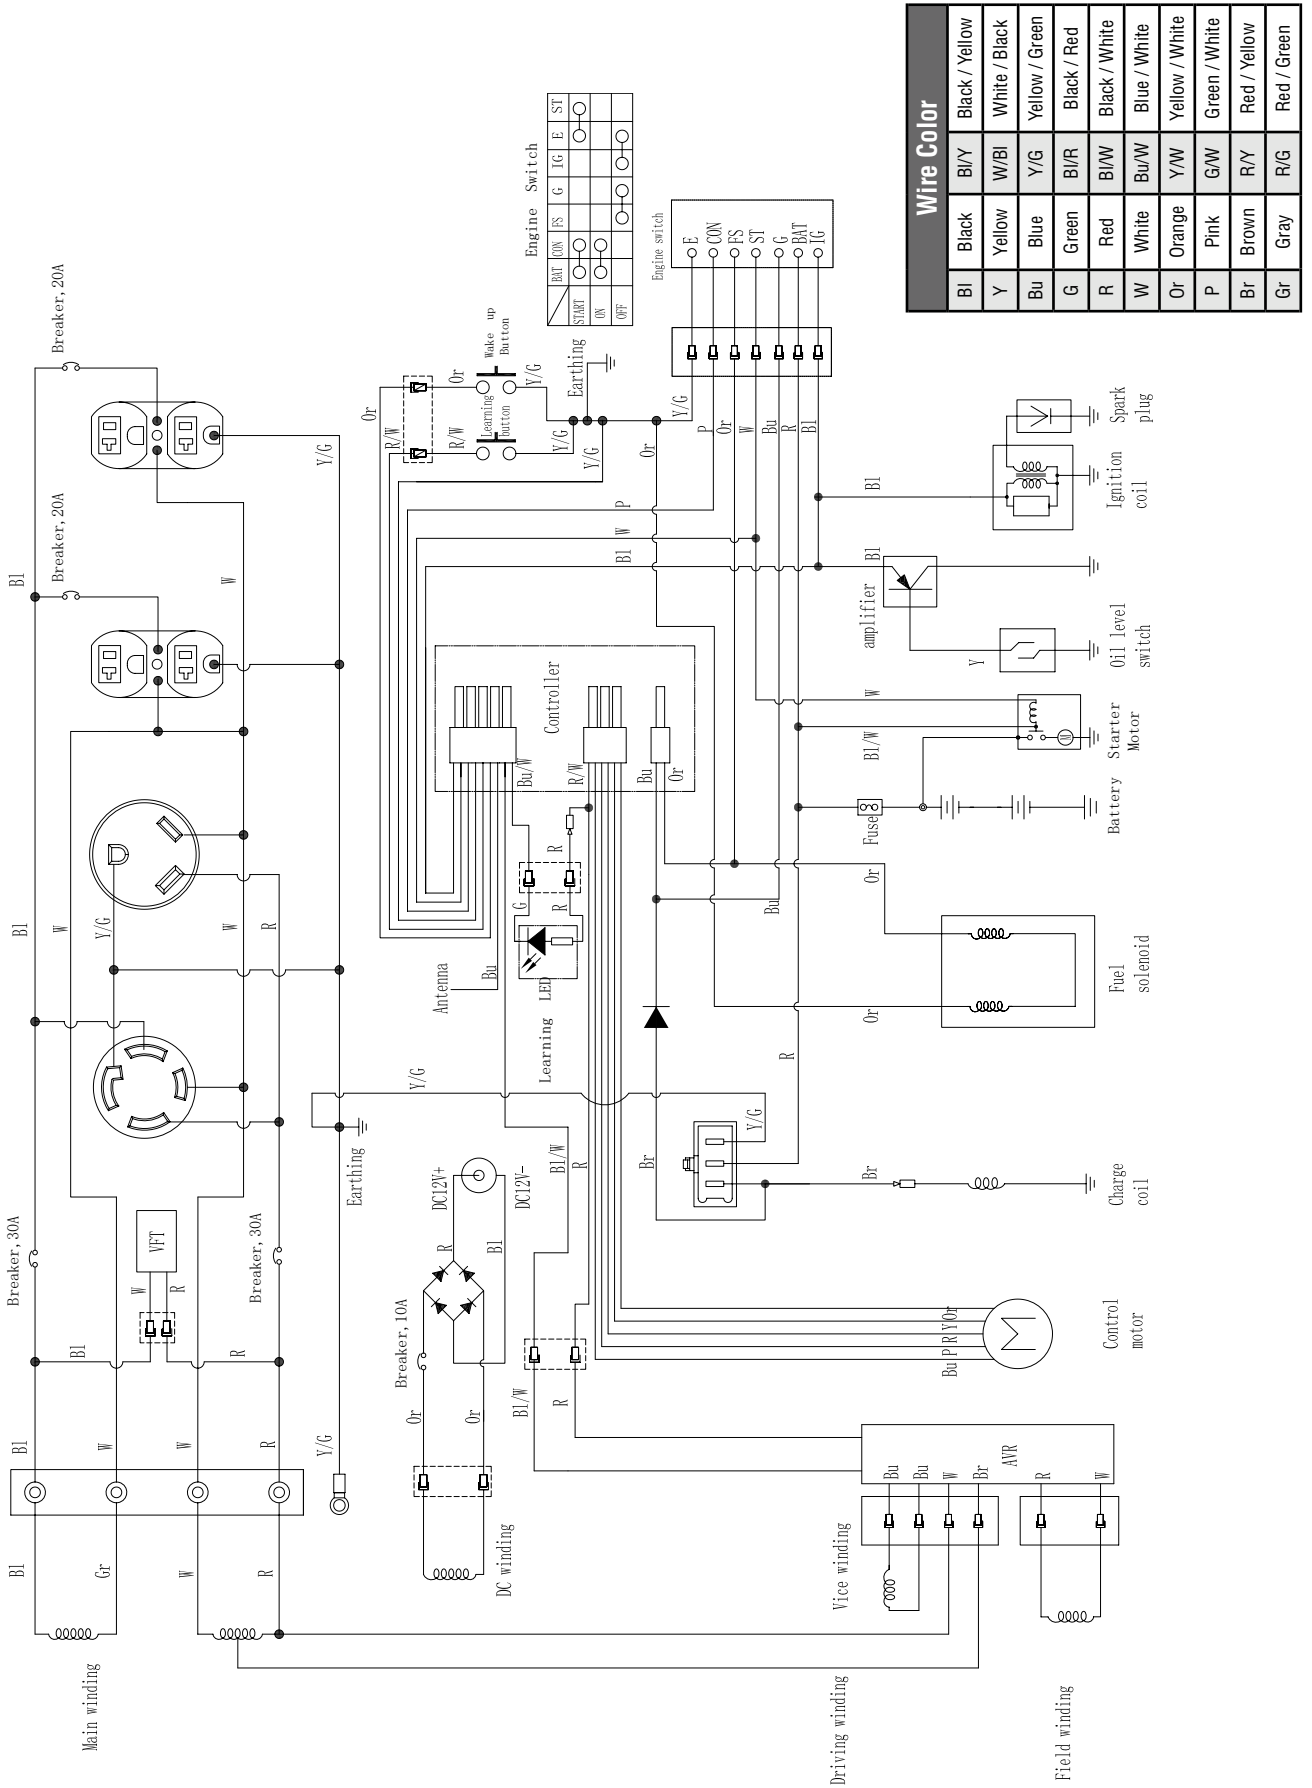

WIRING DIAGRAM

EXPLODED VIEW & PARTS LIST

GENERATOR

EXPLODED VIEW & PARTS LIST

GENERATOR

NO.	PART NO.	DESCRIPTION	QTY.
1	GN9500-001	Pin, Ø8x55	2
2	56500-004	R-clip, Handle	2
3	GN9500-003	Handle	2
4	GN9500-004	Frame Assembly	1
5	56500-007	R-clip, Axle	2
6	GN9500-006	Wheel	2
7	GN9500-007	Washer, Wheel	2
8	GN9500-008	Pin, Ø16x100	2
9	56500-010	Damping Pad	1
10	GN9500-010	Carbon Tank Bracket	1
11	56500-060	Bolt, M8x16	4
12	GN9500-012	Carbon Tank	1
13	56500-047	Clamp A	2
14	56500-052	Clamp A, Carbon Tank	2
15	GN9500-015	Tube A, Carbon Tank	1
16	GN9500-016	Tube B, Carbon Tank	1
17	GN9500-017	Clamp	1
18	GN9500-018	Fuel Valve	1
19	GN9500-019	Fuel Tank Assembly	1
20	GN9500-020	Washer	4
21	GN9500-021	Bolt, M6x25	4
22	GN9500-022	Fuel Tank Cap	1
23	GN9500-023	Fuel Gauge Clip	1
24	GN9500-024	Engine Assembly	1
25	GN9500-025	Plug	1
26	GN9500-026	Air Filter Bracket	1
27	56500-044	Nut, M6	3
28	GN9500-028	Nut, M5	2
29	GN9500-029	Flat Washer, 5mm	3
30	GN9500-030	Lock Washer, 5mm	3
31	GN9500-031	Bolt, M5x229	2
32	GN9500-032	Bolt, M8x32	2
33	GN9500-033	Washer	2
34	GN9500-034	Gasket, Muffler	1
35	GN9500-035	Muffler Assembly	1
N.P.	GN9500-035.1	Spark Arrestor Assembly	1

EXPLODED VIEW & PARTS LIST

ENGINE

NO.	PART NO.	DESCRIPTION	QTY.
72	GN9500-172	Crankcase	1
73	GN9500-173	Governor Gear Shaft	1
74	GN9500-174	Washer	1
75	GN9500-175	Oil Seal, Governor	1
76	GN9500-176	Cotter Pin	1
77	GN9500-177	Governor Arm	1
78	GN9500-178	Fuel Hose (Ø4xØ10x190)	1
79	GN9500-179	Clamp	1
80	GN9500-180	Governor Spring	1
81	GN9500-181	Governor Rod	1
82	GN9500-182	Idler Spring	1
83	GN9500-183	Clip	1
84	GN9500-184	Bolt, M6x10	1
85	GN9500-185	Washer	2
86	GN9500-186	Oil Drain Bolt, M12-1.5x15	2
87	GN9500-187	Bolt, M8x35	2