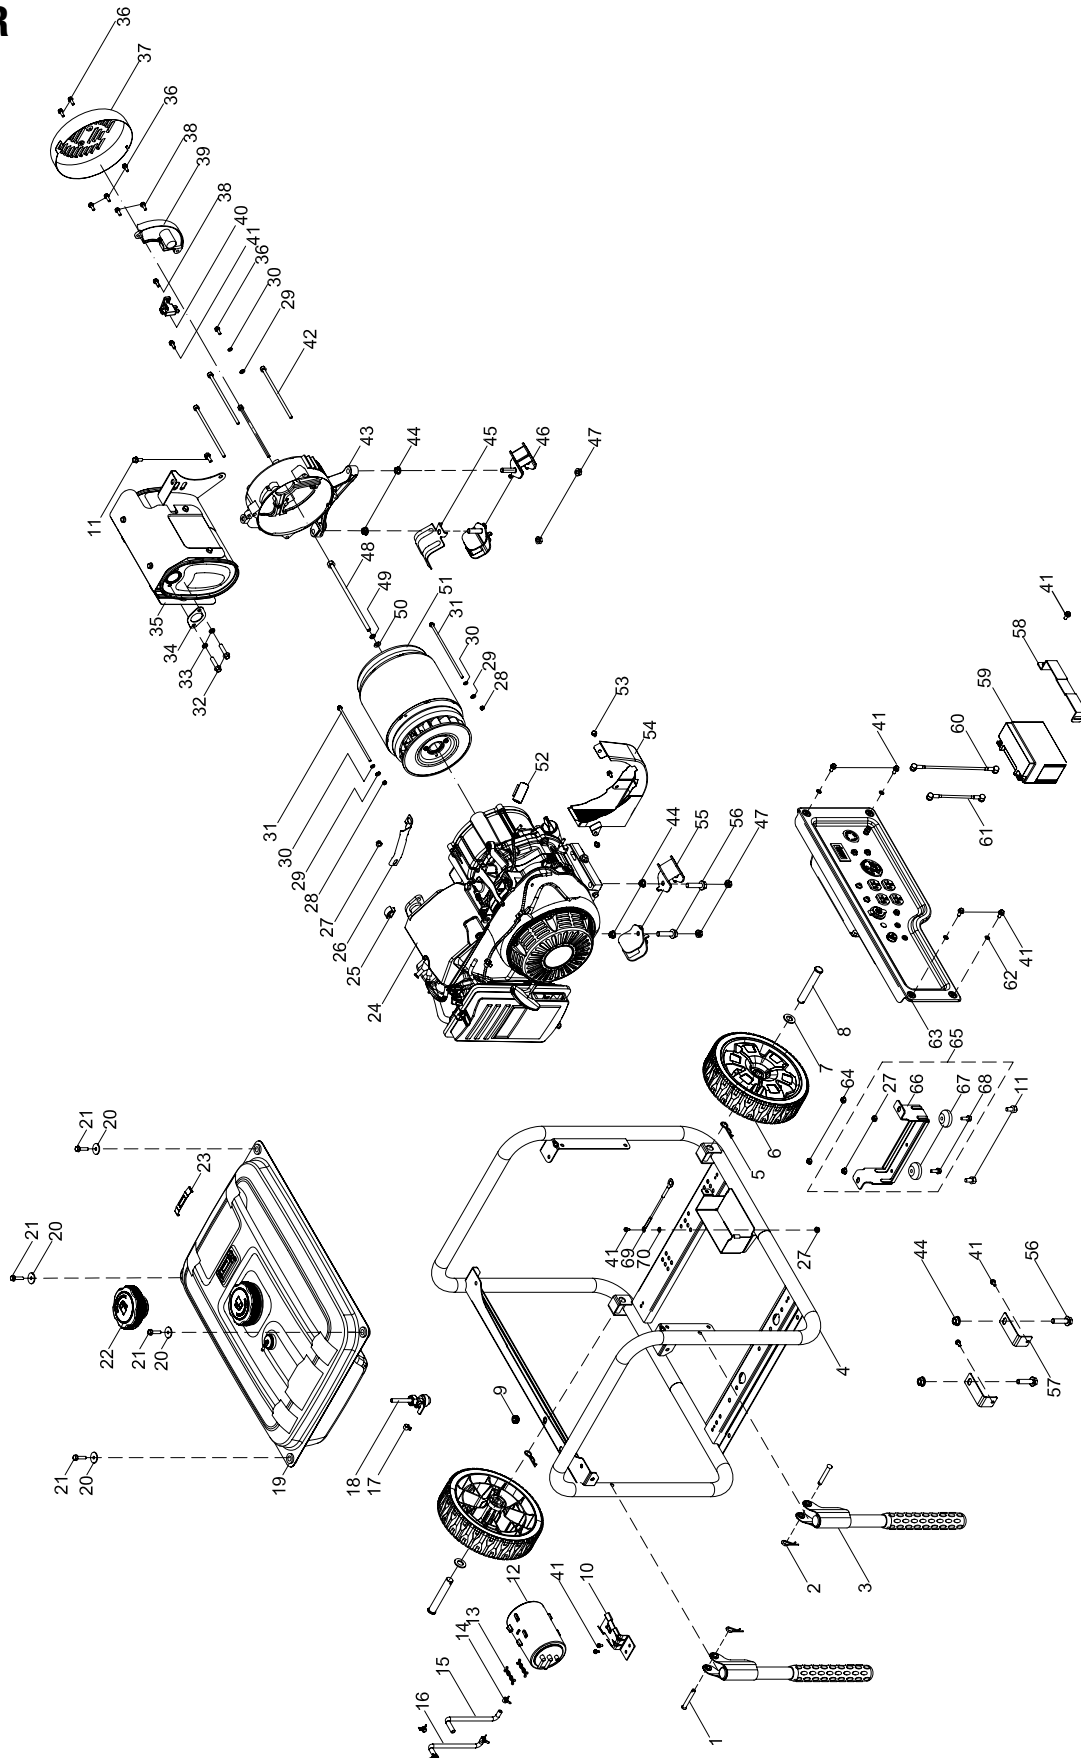

WIRING DIAGRAM

EXPLODED VIEW & PARTS LIST

GENERATOR

EXPLODED VIEW & PARTS LIST

GENERATOR

NO.	PART NO.	DESCRIPTION	QTY.
1	GN9500-001	Pin, Ø8x55	2
2	56500-004	R-clip, Handle	2
3	GN9500-003	Handle	2
4	GN9500-004	Frame Assembly	1
5	56500-007	R-clip, Axle	2
6	GN9500-006	Wheel	2
7	GN9500-007	Washer, Wheel	2
8	GN9500-008	Pin, Ø16x100	2
9	56500-010	Damping Pad	1
10	GN9500-010	Carbon Tank Bracket	1
11	56500-060	Bolt, M8x16	4
12	GN9500-012	Carbon Tank	1
13	56500-047	Clamp A	2
14	56500-052	Clamp A, Carbon Tank	2
15	GN9500-015	Tube A, Carbon Tank	1
16	GN9500-016	Tube B, Carbon Tank	1
17	GN9500-017	Clamp	1
18	GN9500-018	Fuel Valve	1
19	GN9500-019	Fuel Tank Assembly	1
20	GN9500-020	Washer	4
21	GN9500-021	Bolt, M6x25	4
22	GN9500-022	Fuel Tank Cap	1
23	GN9500-023	Fuel Gauge Clip	1
24	GN9500-024	Engine Assembly	1
25	GN9500-025	Plug	1
26	GN9500-026	Air Filter Bracket	1
27	56500-044	Nut, M6	3
28	GN9500-028	Nut, M5	2
29	GN9500-029	Flat Washer, 5mm	3
30	GN9500-030	Lock Washer, 5mm	3
31	GN9500-031	Bolt, M5x229	2
32	GN9500-032	Bolt, M8x32	2
33	GN9500-033	Washer	2
34	GN9500-034	Gasket, Muffler	1
35	GN9500-035	Muffler Assembly	1
N.P.	GN9500-035.1	Spark Arrestor Assembly	1

EXPLODED VIEW & PARTS LIST

ENGINE

NO.	PART NO.	DESCRIPTION	QTY.
72	GN9500-172	Crankcase	1
73	GN9500-173	Governor Gear Shaft	1
74	GN9500-174	Washer	1
75	GN9500-175	Oil Seal, Governor	1
76	GN9500-176	Cotter Pin	1
77	GN9500-177	Governor Arm	1
78	GN9500-178	Fuel Hose (Ø4xØ10x190)	1
79	GN9500-179	Clamp	1
80	GN9500-180	Governor Spring	1
81	GN9500-181	Governor Rod	1
82	GN9500-182	Idler Spring	1
83	GN9500-183	Clip	1
84	GN9500-184	Bolt, M6x10	1
85	GN9500-185	Washer	2
86	GN9500-186	Oil Drain Bolt, M12-1.5x15	2
87	GN9500-187	Bolt, M8x35	2