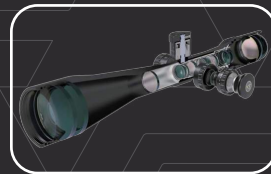

SCOPE OPTICS FEATURES

N2

Nitrogen Purged

Nitrogen is used to fill the optics, preventing internal fogging, moisture, and mildew formation. This ensures that the optical lenses are fog-proof and water-proof.

IP67 Water Proof

Dustproof and water-resistant, can be submerged in water up to 1 meter deep for 30 minutes.

IPX4 Water Resistance

IPX4 can withstand water splashing from any direction, providing protection against light rain or water splashes.

**30
MM**

Tube Size

The diameter of the scope tube.

Extra Short Size

The compact size of riflescopes that are typically used for small gears or gears with limited installation space.

Shockproof - Built to Endure

Shock tested to 1000g and constructed with durable materials & resistant coatings to ensure internal components are not damaged by recoil.