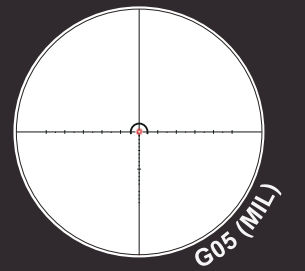

SFP

1-6x24i Fiber OP SL33

Low Power Variable Optic
6 Levels R Illumination
Fiber Center Dot Reticle
1/5MIL Adjustment with Turret Lock Feature

PRODUCT SPECS

SKU	Magnification	Objective Lens Dia	Exit Pupil (mm)	F.O.V (ft @100yds)	Eye Relief (mm / in)	Length (mm / in)	Weight (net)(g / oz)	Tube	Elevation Range	Windage Range	Click Value	Parallax Adjustment	Reticle	Illumination
OPSL22													VI-CTSIX	5 levels R & G
OPSL23	1-6x	24mm	16.0 / 4.0	109.2 / 18.2	101 / 4.0	249 / 9.8	425 / 15.0	30mm	> 50MIL	> 50MIL	1/5MIL	100yds		
OPSL33													G05 MIL	6 levels R