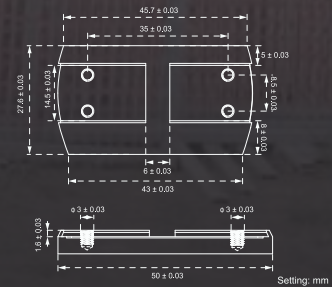

1x22 SCRD-45	1x25 SCRD-46	1x29 SCRD-47	1x22 SCRD-SM45	1x25 SCRD-SM46	
3MOA	3MOA	3MOA	Multi-Reticle	Multi-Reticle	Reticle
Black Matte	Black Matte	Black Matte	Black Matte	Black Matte	Finish
6061-T6	6061-T6	6061-T6	6061-T6	6061-T6	Housing Material
N/A	N/A	N/A	Yes	Yes	Solar Power
Yes	Yes	Yes	Yes	Yes	Motion Sensor
64 / 2.5	70 / 2.7	80 / 3.1	65 / 2.52	60 / 2.52	Length (mm / inch)
140 / 4.9	190 / 6.7	200 / 7.1	143 / 5.0	143 / 5.0	Weight (net) (g / oz)
>45MOA	>45MOA	>45MOA	>45MOA	>45MOA	Elevation Range
>45MOA	>45MOA	>45MOA	>45MOA	>45MOA	Windage Range
Picatinny Mount					Mount Type
8 levels R & 2NV	8 levels R & 2NV	8 levels R & 2NV	8 levels R & 2NV	8 levels R & 2NV	Dot Intensity
CR2032	CR2032	CR2032	CR2032	CR2032	Battery Type
40.4 / 1.59	36 / 1.42	27.5 / 1.0	40.4 / 1.59	36 / 1.42	Center Hight (mm / in)
Maverick 3x26 & 4x26 & 5x26 & 3x22 | Paragon 5x30 SCMF-10 SCMF-11 SCMF-14 SCMF-15 SCMF-31 SCMF-32 SCMF-34					Compatible Magnifier