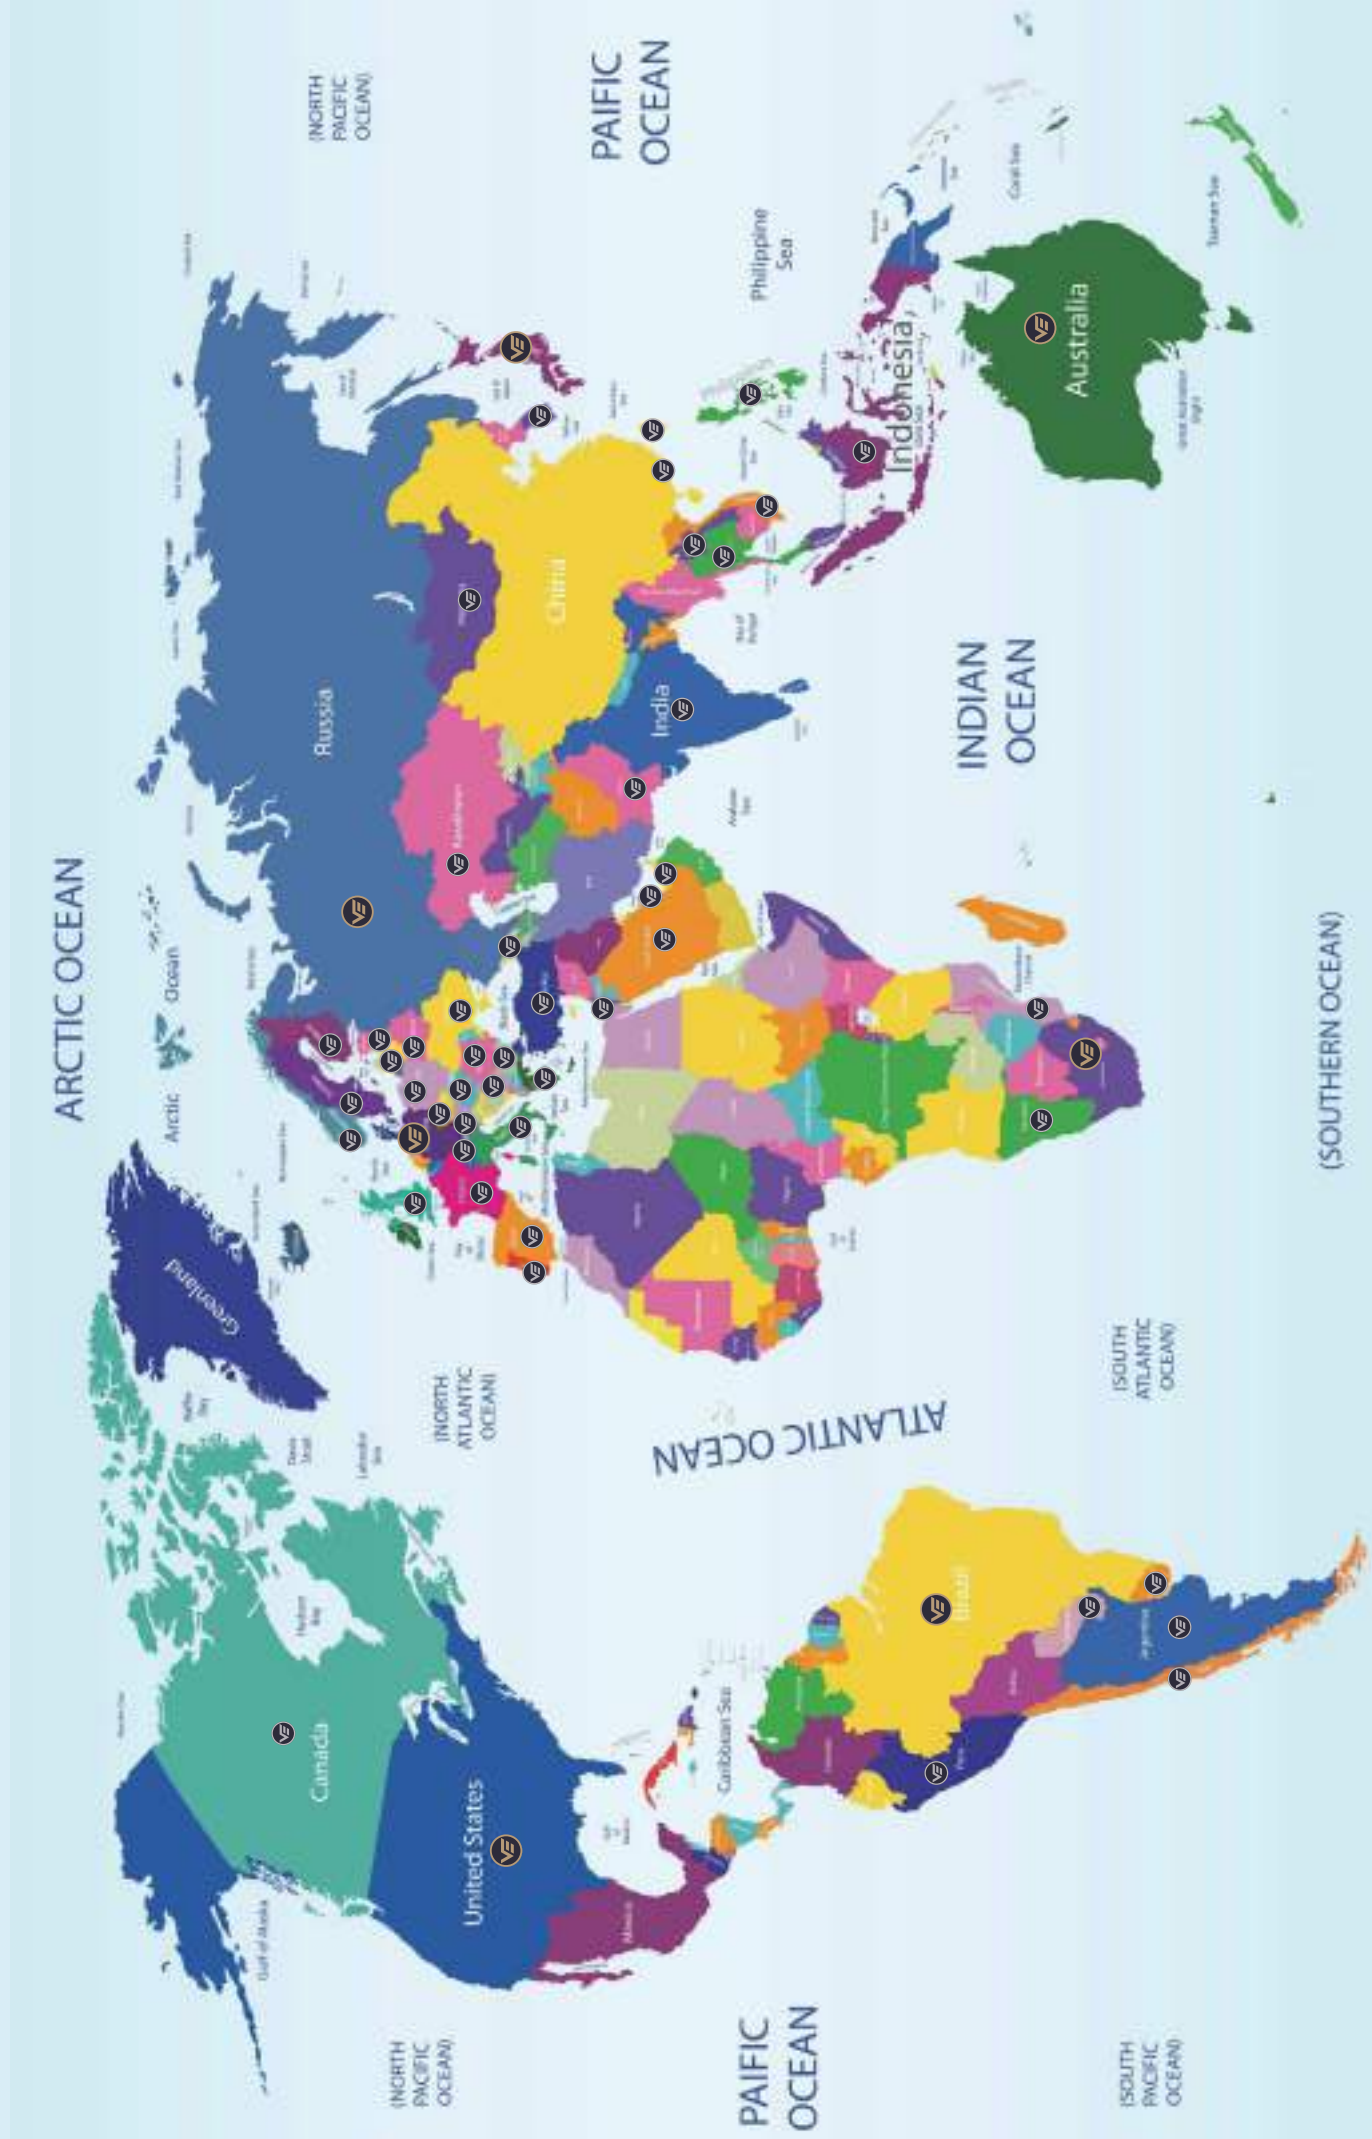

VECTOR OVERALL SALES MARKET SHARE