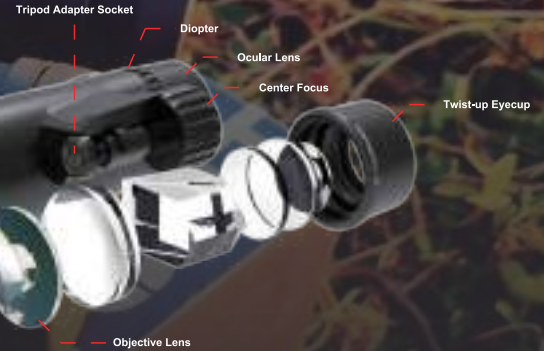

90

/ CONTINENTAL

BINOCULAR

10x42 ED

8x42 ED

SKU	Name	Prism Type	Focus Type	Field of View (m @1000m / ft @1000yds)	Objective Lens Dia (mm /in)	Dimensions (mm / inch)	Weight (net) (g / oz)	Exit Pupil (mm)
SCBO-05	8x42 ED	BAK4 Roof Prism	Center	142 / 426	42 / 1.65	147x55x130 / 5.7x2.1x5.1	840 / 29.6	5.25
SCBO-06	10x42 ED	BAK4 Roof Prism	Center	131 / 366	42 / 1.65	147x55x130 / 5.7x2.1x5.1	840 / 29.6	4.2
SCBO-07	10x42 ED (Reticle)	BAK4 Roof Prism	Center	131 / 366	42 / 1.65	147x55x130 / 5.7x2.1x5.1	804 / 28.4	4.2
New SCBO-08	12x50 ED	BAK4 Roof Prism	Center	94 / 282	50 / 1.96	140x60x176 / 5.5x2.36x6.92	1230 / 43.4	4.17
New SCBO-09	15x56 ED	BAK4 Roof Prism	Center	70 / 210	56 / 2.2	190x160x68 / 7.48x6.29x2.67	1410 / 49.7	3.7
New SCBO-10	8x56 ED	BAK4 Roof Prism	Center	126 / 378	56 / 2.2	190x160x68 / 7.48x6.29x2.67	1200 / 42.3	7
New SCBO-14	8x42 ED (OD Green)	BAK4 Roof Prism	Center	142 / 426	42 / 1.65	147x55x130 / 5.7x2.1x5.1	840 / 29.6	5.25
New SCBO-15	10x42 ED (OD Green)	BAK4 Roof Prism	Center	131 / 366	42 / 1.65	147x55x130 / 5.7x2.1x5.1	840 / 29.6	4.2