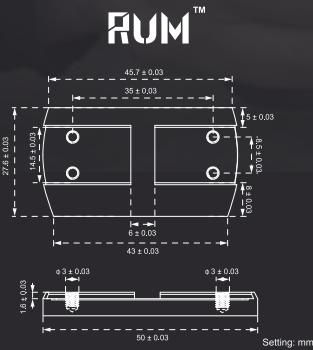

SCRAPPER MICRO

	1x20 SCRD-69 ○	1x25 SCRD-74 ○
Reticle	3MOA	3MOA
Finish	Black Matte	Black Matte
Housing Material	7075 T6	7075 T6
Solar Power	N/A	N/A
Motion Sensor	Yes	Yes
Length (mm / inch)	47 / 1.85	60 / 2.36
Weight (net) (g / oz)	123 / 4.33	287 / 10.12
Elevation Range	>45MOA	>45MOA
Windage Range	>45MOA	>45MOA
Mount Type	Picatinny Mount	
Dot Intensity	8 levels R & 2NV	8 levels R & 2NV
Battery Type	CR2032	CR2032
Center Hight (mm / in)	40.4 / 1.57	40.4 / 1.57
Compatible Magnifier	Maverick 3x26 & 4x26 & 5x26 & 3x22 | Paragon 5x30 SCMF-10 SCMF-11 SCMF-14 SCMF-15 SCMF-31 SCMF-32 SCMF-34