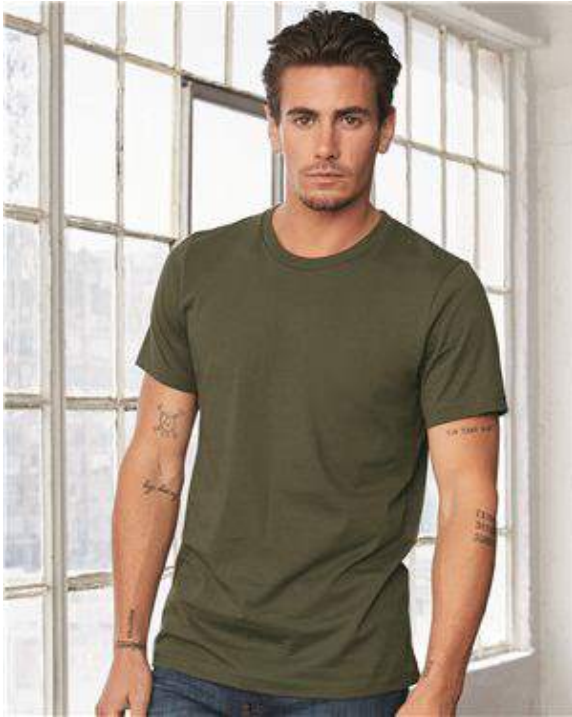

# Bella + Canvas - Unisex Short Sleeve Jersey Tee - 3001

- 4.2 oz., 100% airlume combed and ringspun cotton, 32 singles
- Athletic Heather and Black Heather are 90/10 airlume combed and ringspun cotton/polyester
- Ash is 99/1 airlume combed and ringspun cotton/polyester
- Alternate Heather CVC/Blend colors are 52/48 airlume combed and ringspun cotton/polyester
- Heather Prism colors are 99/1 airlume combed and ringspun cotton/polyester (Unique coloring, grey flecks of heather pulled through the base color)
- Side seams, retail fit
- Shoulder to shoulder taping
- Unisex sizing
- Tearaway label