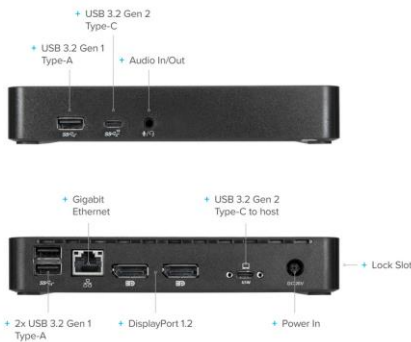

DOCK315EUZ

Targus® Universal USB-C Dual 4K DisplayPort Docking Station with 65W Power Delivery

Dock connection type to host device	
Connector type	USB-C / USB-A via adaptor (included)
Connector technology	USB 3.2 Gen 2
Graphics Technology	DisplayLink
Host port compatibility	
USB 3	•
USB 4	•
Thunderbolt 3	•
Thunderbolt 4	•
Video ports	
HDMI	--
Display Port	2
VGA	--
Video via High-speed USB / Thunderbolt port	--
Maximum no. of monitor(s)	2
Maximum resolution (single monitor)	5K
Maximum resolution (multi-monitor)	2 x 4K @ 60 Hz
HDR via HDMI	--
Connection Ports	
USB-A (Max data speed)	3 (4.5 W per port / 5 Gbps)
USB-C (Power Delivery / Max data speed)	2 - 1 to host (65 W PD / 10 Gbps), 1 (7.5 W / 10 Gbps)
Thunderbolt 3	--
Thunderbolt 4	--
RJ45 Ethernet	Gigabit Ethernet
3.5 mm Audio	•
Other audio ports	--
Memory cards	--

What's in the Box:

- UK and EU AC power cords 1.8 m
- Quick Start Guide
- AC Adapter, AC to DC output - 20 V, 5 A, 100 W
- DOCK315
- 1 m USB-C to USB-C Cable with screw mount and USB-C to USB-A tether adapter

Power

USB Power Delivery	• - when host device is connected using USB-C via included cable to DOCK's USB-C [to host] PD port only*
--------------------	---

Legacy laptop power connectors

Max. power pass-thru / Max. power delivery to host	No Guaranteed up to 65 W to host device
Power required for operation and charging	100 W Power adapter included

Dimensions

Length x Width x Height (cm)	16.6 x 8.3 x 3.0 cm
Weight (kg)	0.3 Kg