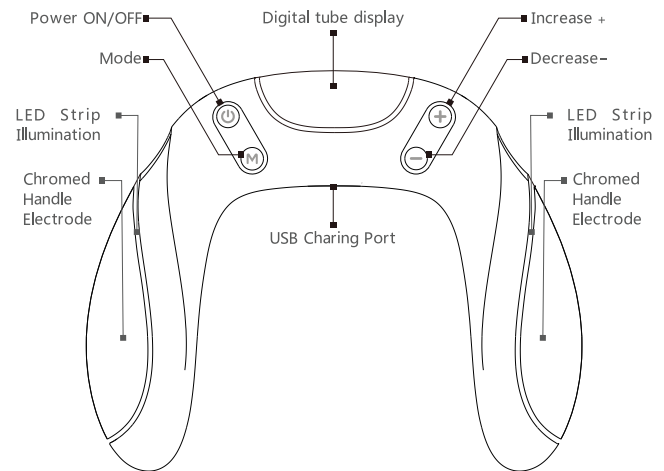

Know your EMS arm workout exerciser