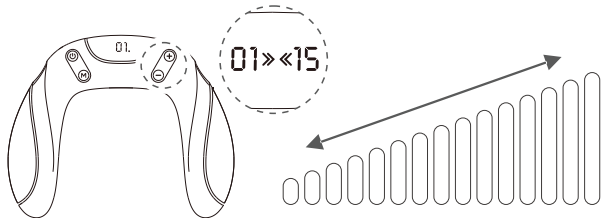

C. Press "+" to increase the intensity level. When adjusting intensity, you will see number from "01" to "15". When the number "15" appears on the display, it indicates the maximum intensity. Press "-" to decrease the intensity level. There are 15 intensity level from 1 to 15. When adjusting intensity, you will see number from "01" to "15". When the number "01" appears on the display, it indicates the minimum intensity.