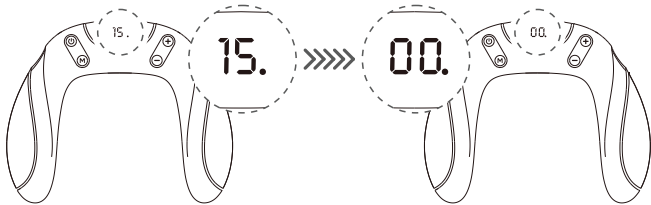

Charge your EMS arm workout exerciser

There have blue lines running around in a circle when charging, and the circle lines stopped after charging finish.

How to operate

A. Hold the handles with both hands and make sure the display straight toward you. Press the power ON/OFF button, the display starts showing numbers and LED strips turn to be blue.

Notes:

1. Both your hands must hold on the handles when power is on. Otherwise, you cannot feel electrical pulses from your palms.
2. The tighter you hold, the more comfortable you will feel.
3. In case the skin on your palm is too dry, it may not feel electronic pulses. It is recommended to apply skin care products or wash hands before using it.

B. There are two-digit number "15" and a small beating dot showing on the display at the same time. The default setting is intensity Level 1 at Mode 1. 15 means that one auto session lasts 15 minutes. The small beating dot is counting down one time per second. After it beats 60 times, the number "15" changes to be "14".