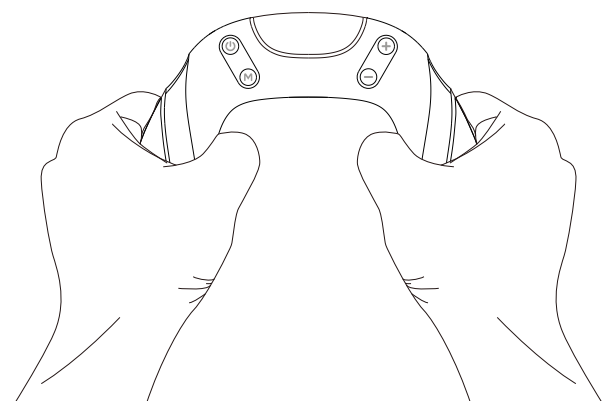

Charge your EMS arm workout exerciser

There have blue lines running around in a circle when charging, and the circle lines stopped after charging finish.

How to operate

A. Hold the handles with both hands and make sure the display straight toward you. Press the power ON/OFF button, the display starts showing numbers and LED strips turn to be blue.