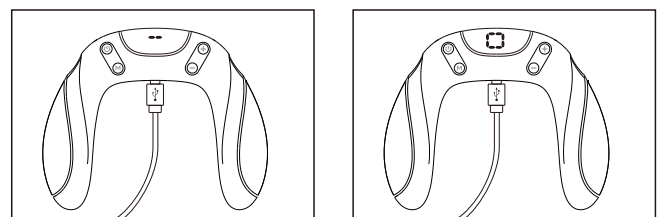

Note: Both your hands must hold on the handles when power is on. Otherwise, you can not feel electrical pulses from your palms.

Product Benefits

- Easy to use anytime and anywhere
- No gel pads involved
- Building arm strength without heavy loads
- Massaging full arms after doing workouts
- Boosting blood circulation to prevent joint injuries

Charge your EMS arm workout exerciser

There have blue lines running around in a circle when charging, and the circle lines stopped after charging finish.

How to operate

A. Hold the handles with both hands and make sure the display straight toward you. Press the power ON/OFF button, the display starts showing numbers and LED strips turn to be blue.