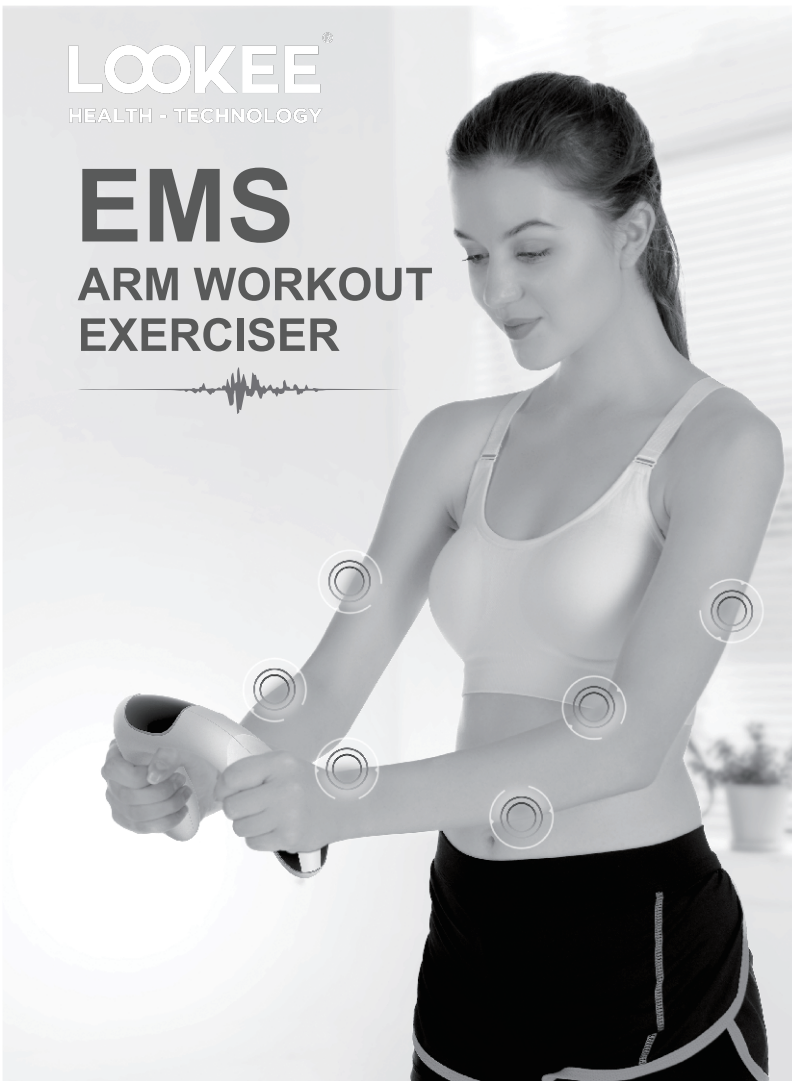

EMS ARM WORKOUT EXERCISER

Know your EMS arm workout exerciser

What's EMS Technology?

Electrical Muscle Stimulation (EMS), also as known as neuromuscular electrical stimulation (NMES) is the elicitation of muscle contraction using electric impulse. The impulses mimic the action potential coming from the central nervous system, causing the muscles to contract. EMS is proven to be quite effective as a proactive tool for muscle strengthening.

Product Description

Based on EMS (Electrical Muscle Stimulation) technology, this patented EMS arm workout exerciser is designed with a digital display and two handles as electrodes to stimulate your palms, wrists, forearms and arms for muscle contraction and relax. It helps you to build arms strength and endurance without heavy loads. The product is powered by USB rechargeable battery and embedded with a digital display showing workout time, mode and intensity level respectively. One EMS auto training session lasts 15 minutes with 5 selectable modes. It's a perfect choice for full arms workout and relax.

Note: Both your hands must hold on the handles when power is on. Otherwise, you can not feel electrical pulses from your palms.

Product Benefits

- Easy to use anytime and anywhere
- No gel pads involved
- Building arm strength without heavy loads
- Massaging full arms after doing workouts
- Boosting blood circulation to prevent joint injuries