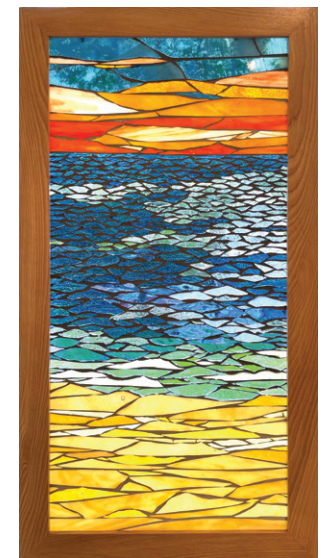

Find Wall Art

SILVER LININGS EMBROIDERY
BY JEAN CORBY
12" x 12" - \$320

WINDSWEPT
BY TRISHA SPICE
17" x 21" - \$480

HER BEFORE
BY LISBETH QUEBE
12" x 14" - \$520

Find Gail McCoy

PAPER COLLAGE
BY GAIL MCCOY
6" x 6" - \$120

PLUM BOTTOM ROAD
BY KRISTA CARLSEN
38" x 38" - \$2,900

Find Glass Art

GLASS GARDEN STAKES BY CARYN BROWN
\$325

SEAFOAM TEAL AND PURPLE MIRROR
Glass Mosaic available in various sizes
\$398 - \$698

SMALL MOON SCULPTURE
BY KAREN EHART
\$498

TAKE ME TO THE WATER
MOSAIC WINDOW
BY KELLIE HANSON
26" x 14" - \$1575

DOOR COUNTY SUNSET
MOSAIC WINDOW
BY KELLIE HANSON
26" x 14" - \$1890

GLASS WAVE
SCULPTURE
BY PAULA GARILLE
\$94 - \$198

Find Caryn Brown