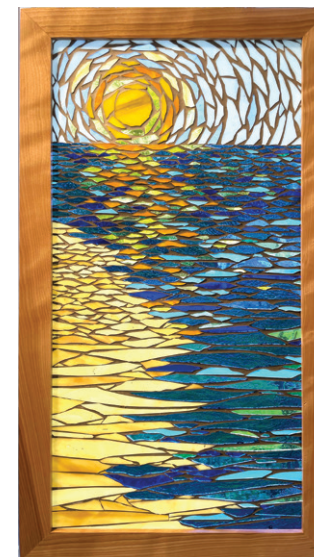

Find Wall Art

SILVER LININGS EMBROIDERY
BY JEAN CORBY
12" x 12" - \$320

WINDSWEPT
BY TRISHA SPICE
17" x 21" - \$480

HER BEFORE
BY LISBETH QUEBE
12" x 14" - \$520

Find Gail McCoy

PAPER COLLAGE
BY GAIL MCCOY
6" x 6" - \$120

PLUM BOTTOM ROAD
BY KRISTA CARLSEN
38" x 38" - \$2,900

Find Glass Art

GLASS GARDEN STAKES BY CARYN BROWN
\$325

SEAFOAM TEAL AND PURPLE MIRROR
Glass Mosaic available in various sizes
\$398 - \$698

SMALL MOON SCULPTURE
BY KAREN EHART
\$498

TAKE ME TO THE WATER
MOSAIC WINDOW
BY KELLIE HANSON
26" x 14" - \$1575

DOOR COUNTY SUNSET
MOSAIC WINDOW
BY KELLIE HANSON
26" x 14" - \$1890

GLASS WAVE
SCULPTURE
BY PAULA GARILLE
\$94 - \$198

Find Caryn Brown