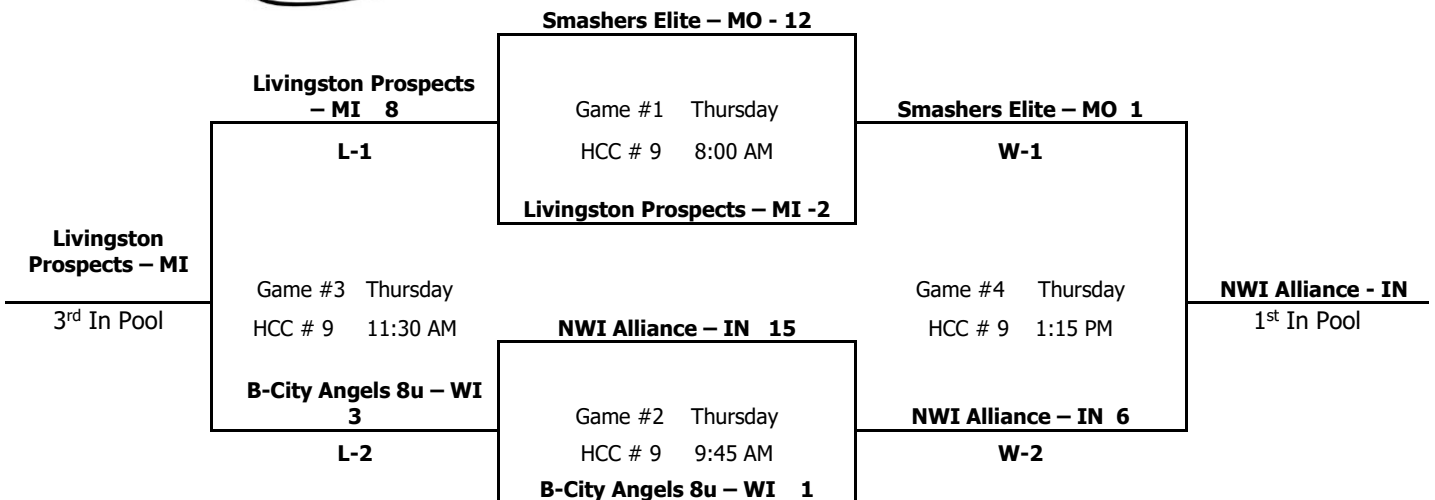

Age:  
10u "C"

NSA World Series

Pool "A"

HCC = Harlem Community Center -OR-  
Wentland Family Sports

Loser of Game #4 is 2nd Place in Pool. Loser of Game #3 is 4th in Pool

Age:  
10u "C"

NSA World Series

Pool "B"

HCC = Harlem Community Center -OR-  
Wentland Family Sports

Loser of Game #4 is 2nd Place in Pool. Loser of Game #3 is 4th in Pool