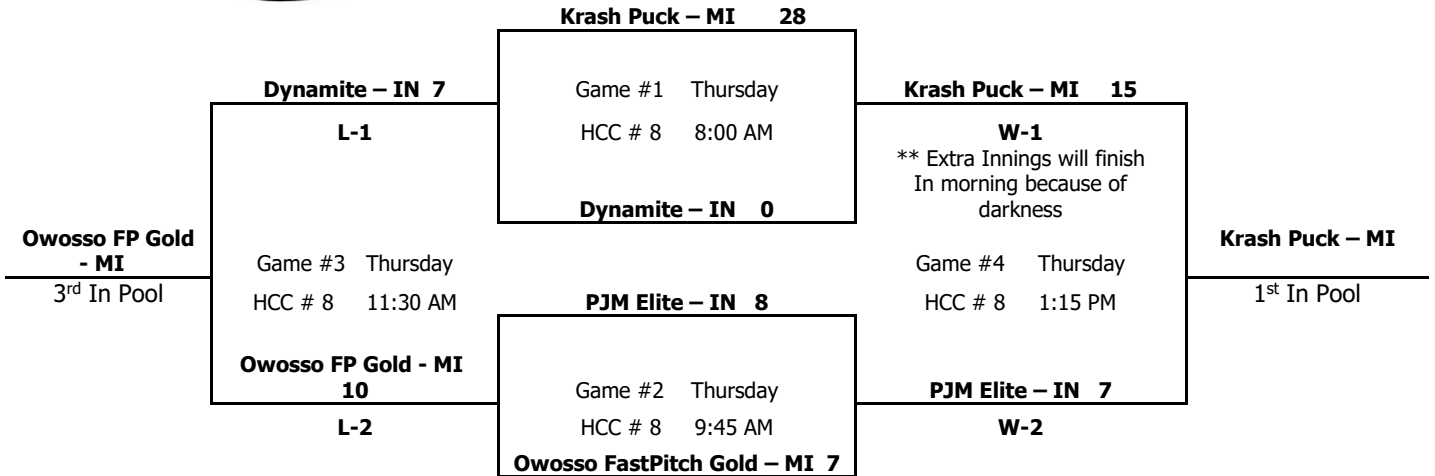

Age:  
10u "C"

NSA World Series

Pool "A"

HCC = Harlem Community Center -OR-  
Wentland Family Sports

Loser of Game #4 is 2nd Place in Pool. Loser of Game #3 is 4th in Pool

Age:  
10u "C"

NSA World Series

Pool "B"

HCC = Harlem Community Center -OR-  
Wentland Family Sports

Loser of Game #4 is 2nd Place in Pool. Loser of Game #3 is 4th in Pool