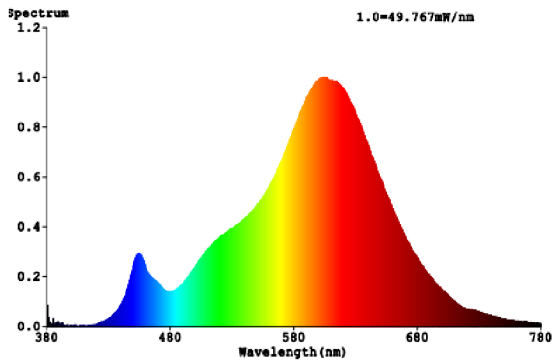

13" LED CEILING NIGHT LIGHT

Easily install this dimmable 13" LED Ceiling Night Light in three different ways. Set the ambience with selectable color temperatures (3000K, 4000K, 4500K, 5000K, 6500K) and a relaxing 2000K edge-lit night light mode. Make personal spaces, common areas, and professional settings shine.

MODELS

CL13_NL-3065-WH-#PK

LIGHT DISTRIBUTION ANGLE

NOTE: The curves indicate the illuminated area and the average illumination at different distances.

CERTIFICATIONS

SPECIFICATIONS

Voltage	110-130 VAC
Wattage	24W
Power Factor (Base Lamp)	.8
Power Factor (Nightlight)	.9

LIGHTING PERFORMANCE

Lumens	2500 LM
Equivalency	200W
Frequency	50/60Hz
Dimmable	Yes
Beam Angle	120°
Selectable Color Temperature (Night light)	2000K
Color Temperature	3000K/4000K/4500K/5000K/6500K
Efficacy (lm/w)	100