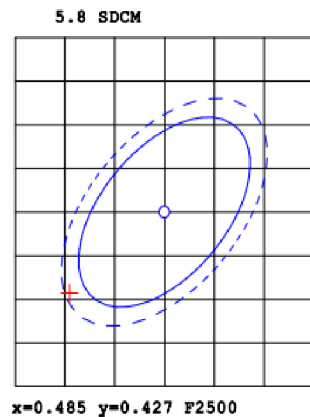

MODELS

CL13_NL-3065-WH-#PK

LIGHT DISTRIBUTION ANGLE

NOTE: The curves indicate the illuminated area and the average illumination at different distances.

CERTIFICATIONS

SPECIFICATIONS

Voltage	110-130 VAC
Wattage	24W
Power Factor (Base Lamp)	.8
Power Factor (Nightlight)	.9