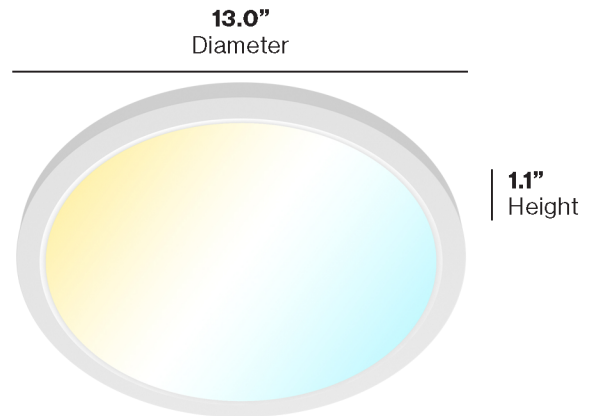

13" LED CEILING NIGHT LIGHT

Easily install this dimmable 13" LED Ceiling Night Light in three different ways. Set the ambience with selectable color temperatures (3000K, 4000K, 4500K, 5000K, 6500K) and a relaxing 2000K edge-lit night light mode. Make personal spaces, common areas, and professional settings shine.

MODELS

CL13_NL-3065-WH-#PK

LIGHT DISTRIBUTION ANGLE

NOTE: The curves indicate the illuminated area and the average illumination at different distances.

CERTIFICATIONS

SPECIFICATIONS

Voltage	110-130 VAC
Wattage	24W
Power Factor (Base Lamp)	.8
Power Factor (Nightlight)	.9

LIGHTING PERFORMANCE

Lumens	2500 LM
Equivalency	200W
Frequency	50/60Hz
Dimmable	Yes
Beam Angle	120°
Selectable Color Temperature (Night light)	2000K
Color Temperature	3000K/4000K/4500K/5000K/6500K
Efficacy (lm/w)	100