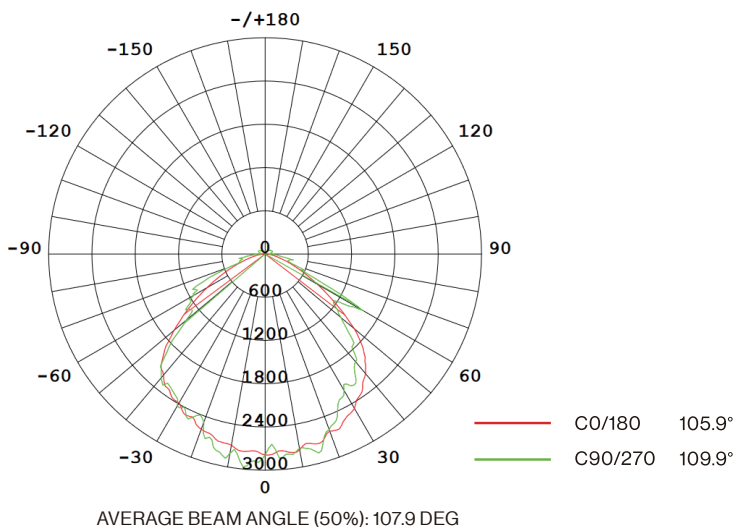

8" LED Prisma Wraparound Light

Introducing our LED wraparound light fixture, designed to brighten up any space while conserving energy. At 60 watts, it is highly efficient for bright light output. This LED wraparound light is perfect for commercial or residential use, providing long-lasting and high-quality illumination for any setting.

MODELS

WR_PR8-WH-4060K-2PK
WR_PR8-WH-4060K-4PK

LIGHT DISTRIBUTION ANGLE

SPECIFICATIONS

Voltage	120V-277V
Wattage	60W
Power Factor	0.7

LIGHTING PERFORMANCE

Lumens	7200lm
Selectable CCT	3CCT(4000K/5000K/6000K)
CRI	80+
Beam Angle	90°-110°
Dimmable	NO
Efficacy	120lm/w
Frequency	50/60Hz