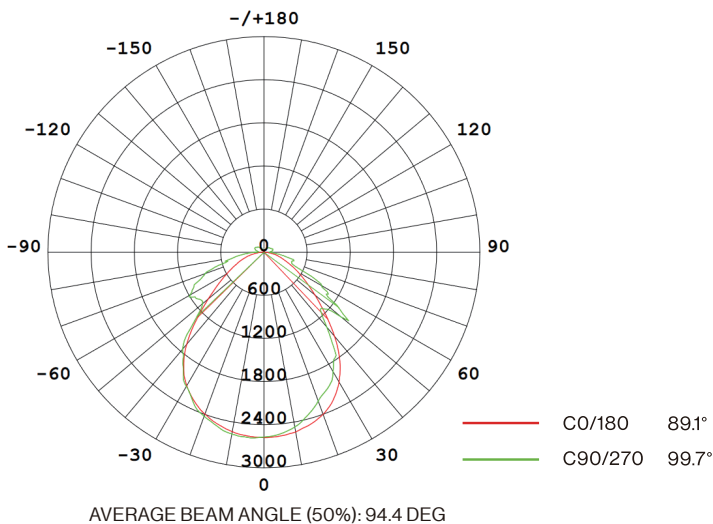

## 7" Dual Selectable Prisma Wraparound Light

Introducing our dual selectable wraparound light fixture, designed to brighten up any space while conserving energy. The fixture also includes color temperature options, allowing you to adjust the ambiance of your space. This LED wraparound light is perfect for commercial or residential use, providing long-lasting and high-quality illumination for any setting.

### LIGHT DISTRIBUTION ANGLE

### LIGHTING PERFORMANCE

Lumens	1625lm-2600lm-6500lm
Selectable CCT	3CCT(4000K/5000K/6000K)
CRI	80+
Beam Angle	110°
Dimmable	NO
Efficacy	130lm/w
Frequency	50/60Hz