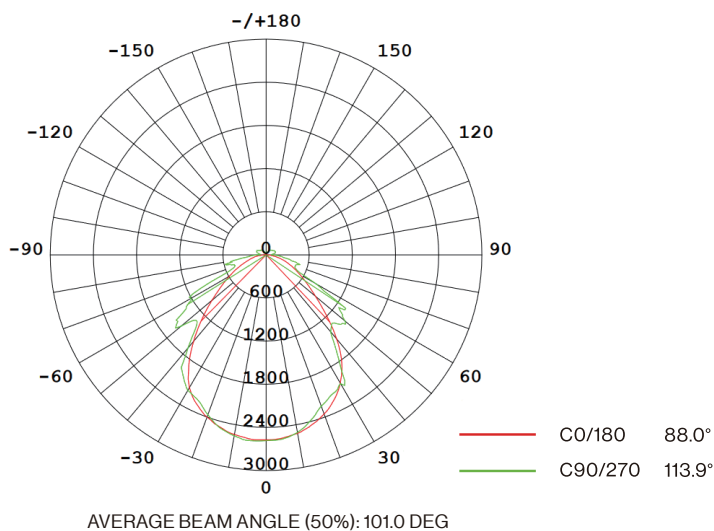

7" LED Prisma Wraparound Light

Introducing our LED wraparound light fixture, designed to brighten up any space while conserving energy. At 50 watts, it is highly efficient for bright light output. This LED wraparound light is perfect for commercial or residential use, providing long-lasting and high-quality illumination for any setting.

MODELS

WR_PR7-WH-4060K-4PK

LIGHT DISTRIBUTION ANGLE

SPECIFICATIONS

Voltage	120V-277V
Wattage	50W
Power Factor	0.7

LIGHTING PERFORMANCE

Lumens	6500lm
Selectable CCT	3CCT(4000K/5000K/6000K)
CRI	80+
Beam Angle	110°
Dimmable	NO
Efficacy	130lm/w
Frequency	50/60Hz