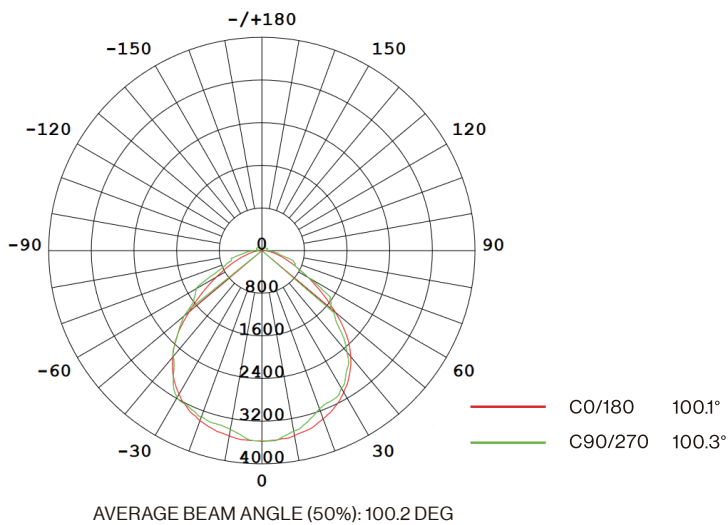

11" LED Prisma Wraparound Light

Introducing our LED wraparound light fixture, designed to brighten up any space while conserving energy. At 72 watts, it is highly efficient for bright light output. This LED wraparound light is perfect for commercial or residential use, providing long-lasting and high-quality illumination for any setting.

MODELS

WR_PR11-WH-4060K-2PK
WR_PR11-WH-4060K-4PK

LIGHT DISTRIBUTION ANGLE

SPECIFICATIONS

Voltage	120V-277V
Wattage	72W
Power Factor	0.7

LIGHTING PERFORMANCE

Lumens	8500lm
Selectable CCT	3CCT(4000K/5000K/6000K)
CRI	80+
Beam Angle	110°
Dimmable	NO
Efficacy	118 lm/w
Frequency	50/60Hz