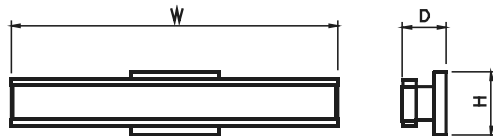

### LED Type

Model	Input Voltage	Input Wattage	LED CT	CRI	Lumen (TYP)	Finish	Dimension (L X H X E)	Energy Star
V6822D-MCT-60	120V – 277V	23W	3000K/3500K/4000K	>80	2050	Brushed Aluminum	22.0" x 4.3" x 2.9"	Yes
V6834D-MCT-60	120V – 277V	35W	3000K/3500K/4000K	>80	3200	Brushed Aluminum	34.0" x 4.3" x 2.9"	Yes
V6846D-MCT-60	120V – 277V	50W	3000K/3500K/4000K	>80	3720	Brushed Aluminum	46.0" x 4.3" x 2.9"	---