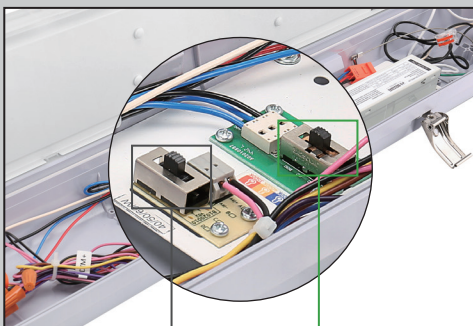

CCT AND WATTAGE SELECTABLE

This fixture has the function of adjusting the lumens output and color temperature on-site.

WATTAGE SELECT

Each model supports 3 positions wattage regulation: LV1, LV2, LV3

CCT SELECT