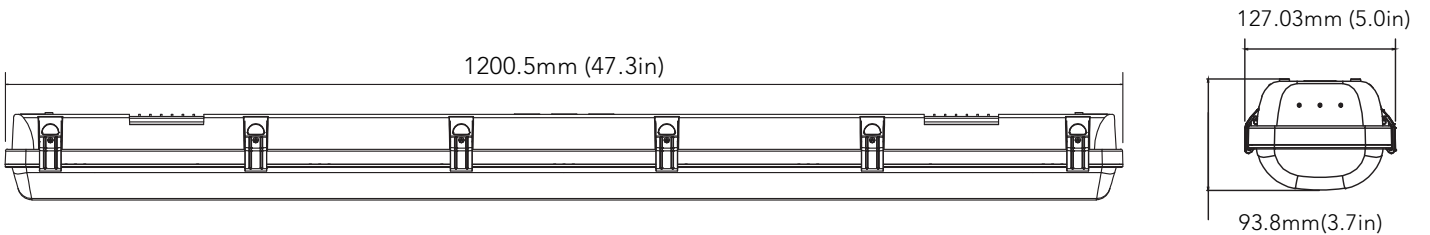

ACCESSORIES

 <p>Mounting Bracket (Included)</p>	 <p>Hardware bag (Included)</p>
 <p>Chain Description: 30cm long (Included)</p>	 <p>Aircraft Cable Description: 3m long (Included)</p>

DIMENSION

unit: mm/inch