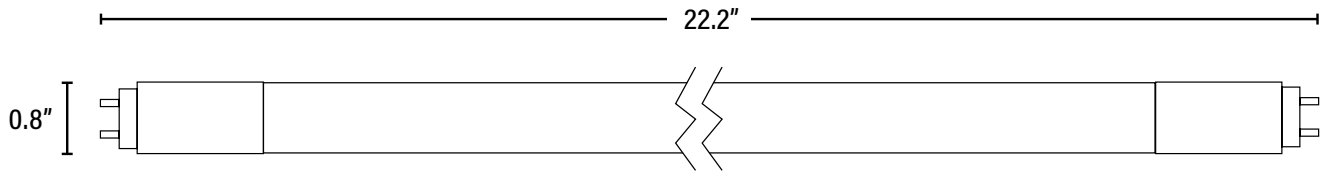

COMPONENTS

LED Light Source	Samsung
------------------	---------

CONSTRUCTION

Housing	Glass / Plastic End Caps
Lens	Safety Coated
Base / Power Supply	G5 - Mini Bi Pin

QUALIFICATIONS

Published lumens on LED products are approximate and may vary slightly. - Specifications are subject to change without notice.

Item#: **04819**
LED TONE-SELECT™ DUAL POWER LINEAR T5

DIMENSIONS (Inches)

Length (MOL)	22.2"
Width/Diameter (MOD)	0.8"
Net Weight (Lbs)	--

PACKAGING		UPC	DIMENSIONS (LxWxH)	GROSS WEIGHT (Lbs)
Master Carton	25	10811768026433	--	--
Individual Box	1	811768026436	--	--
Country of Origin	China			
HS Tariff	8539.52.0051			