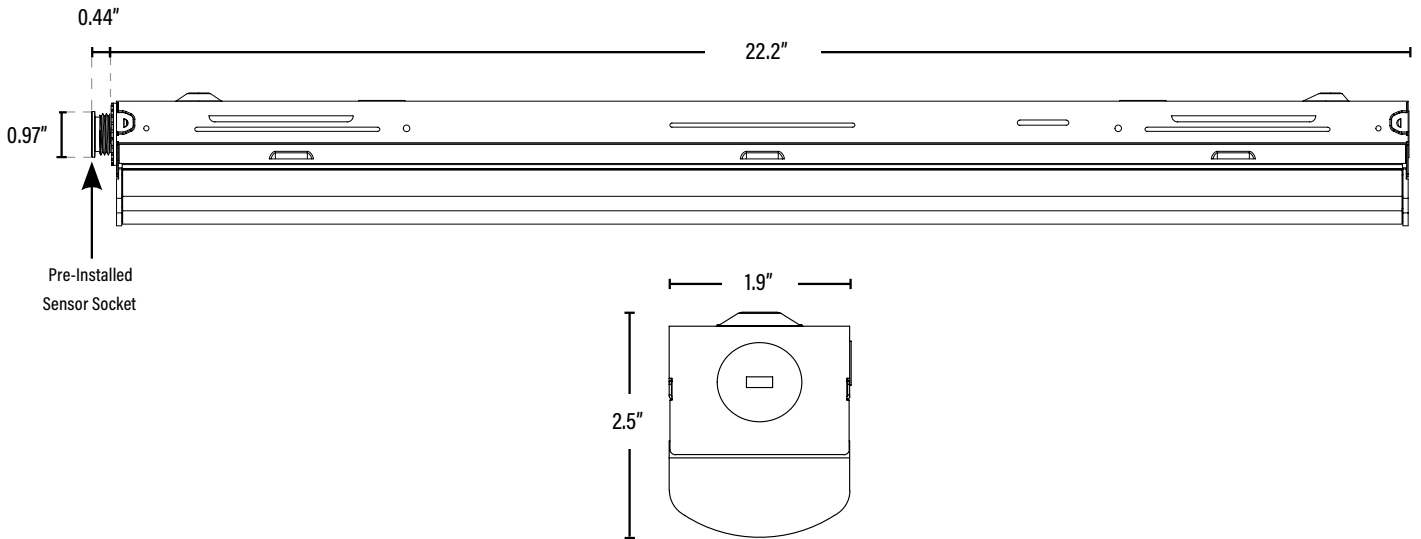

CONSTRUCTION

Housing	Aluminum
Lens	Frosted
Base / Power Supply	Hard Wired
Finish	White

QUALIFICATIONS

Item#: **16755**
LED 2' SPEC-SELECT™ DESIGNER STRIP

ITEM INFORMATION

DIMENSIONS (Inches)

Length	22.2"
Width	1.9"
Height	2.5"
Net Weight (Lbs)	--

PACKAGING		UPC	DIMENSIONS (LxWxH)	GROSS WEIGHT (Lbs)
Master Carton	6	10811768026396	23.2" x 6.8" x 8.4"	--
Individual Box	1	811768026399	22.7" x 2.2" x 2.7"	--
Country of Origin	China			
HS Tariff	--			