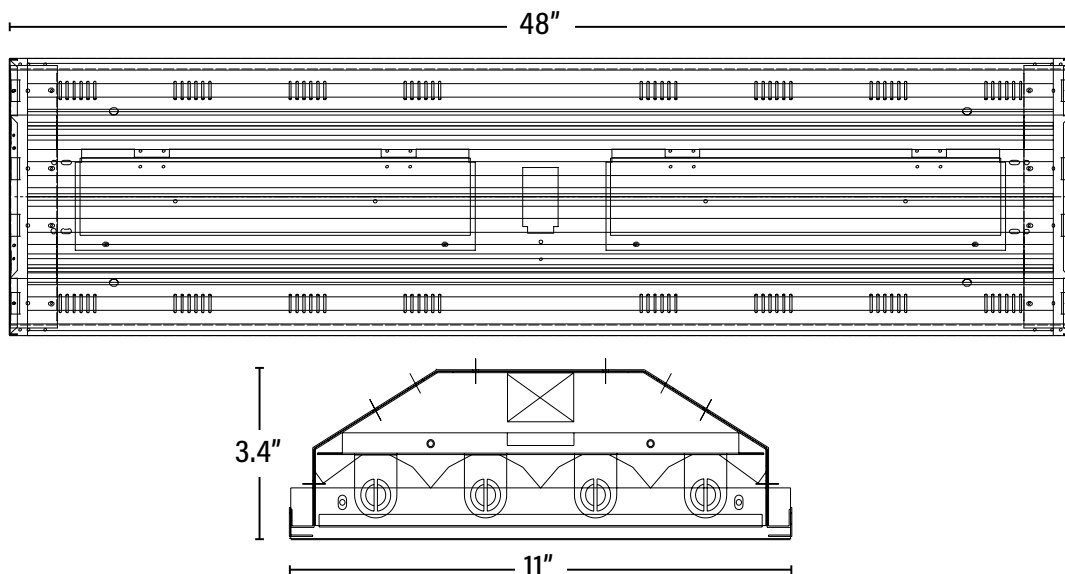

Item#: **55655**
LED HORIZON HIGH BAY™ - 4 LAMP

DIMENSIONS (Inches)

Length	48"
Width	11"
Height	3.4"
Weight (Lbs)	--

PACKAGING		UPC	DIMENSIONS (LxWxH)	GROSS WEIGHT (Lbs)
Master Carton	1	811768020977	49.1" x 11.4" x 3.7"	12.1
Country of Origin	China			
HS Tariff	9405.10.6020			