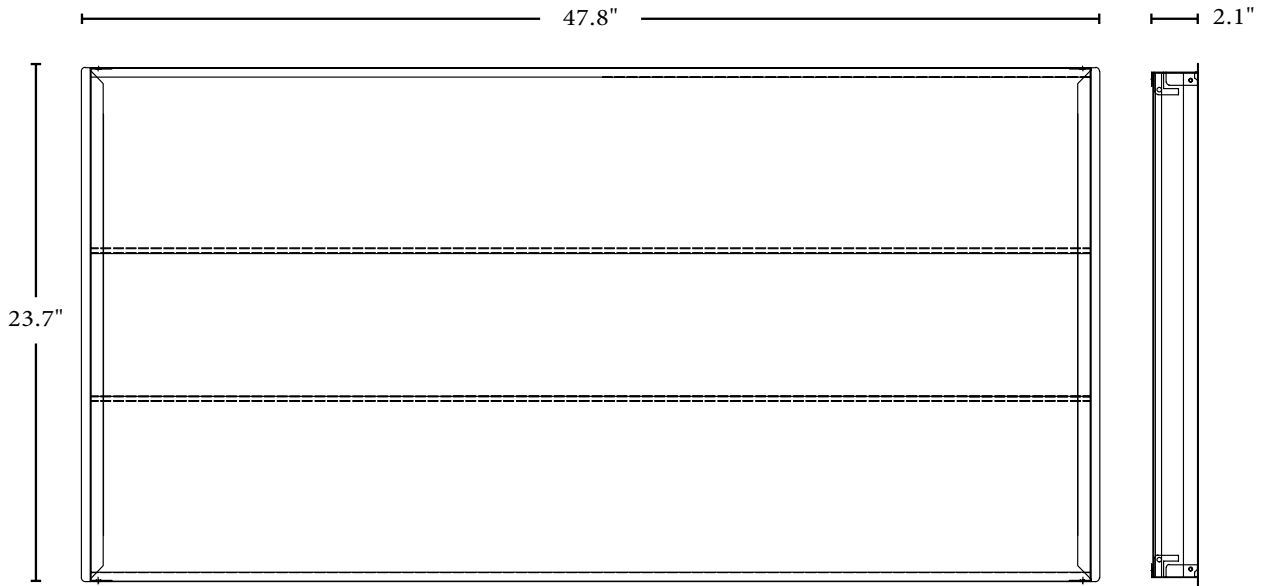

Item#: **91155**
LED 2X4 SPEC-SELECT™ CENTER BASKET TROFFER

ITEM INFORMATION

DIMENSIONS (Inches)

Length	47.8"
Width	23.7"
Height	2.1"
Net Weight (Lbs)	11.5

PACKAGING		UPC	DIMENSIONS (LxWxH)	GROSS WEIGHT (Lbs)
Master Carton	2	10811768023760	48.4" x 24.4" x 4.9"	--
Item	1	811768023763	N/A	N/A
Country of Origin	China			
HS Tariff	9405.10.6020			