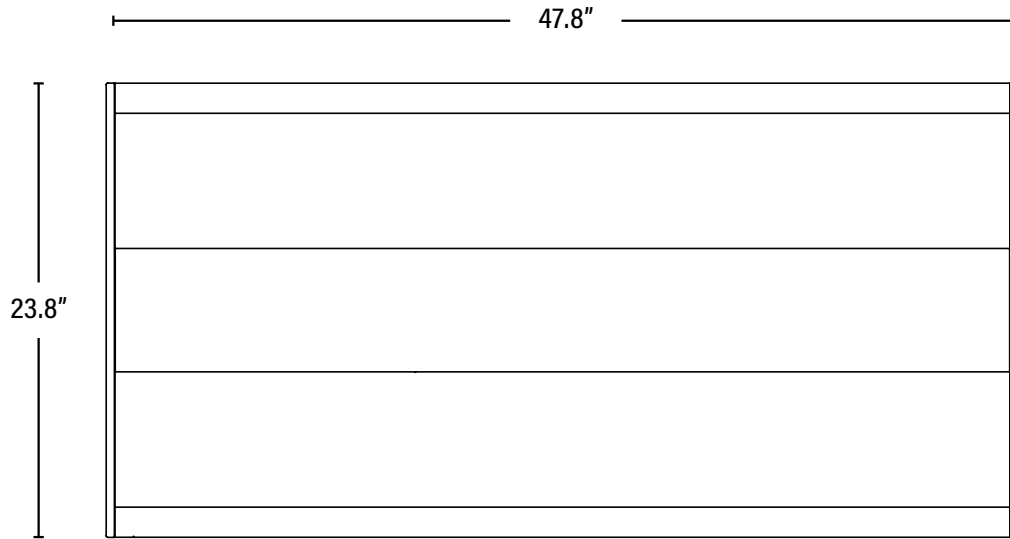

Item#: **39055**
LED 2X4 CENTER BASKET

ITEM INFORMATION

DIMENSIONS (Inches)

Length	47.8"
Width	23.8"
Height	2.1"
Net Weight (Lbs)	11.4

PACKAGING		UPC	DIMENSIONS (LxWxH)	GROSS WEIGHT (Lbs)
Master Carton	2	10854432004719	48.3" x 24" x 4.7"	--
Item	1	854432004712	N/A	N/A
Country of Origin	China			
HS Tariff	9405.10.6020			