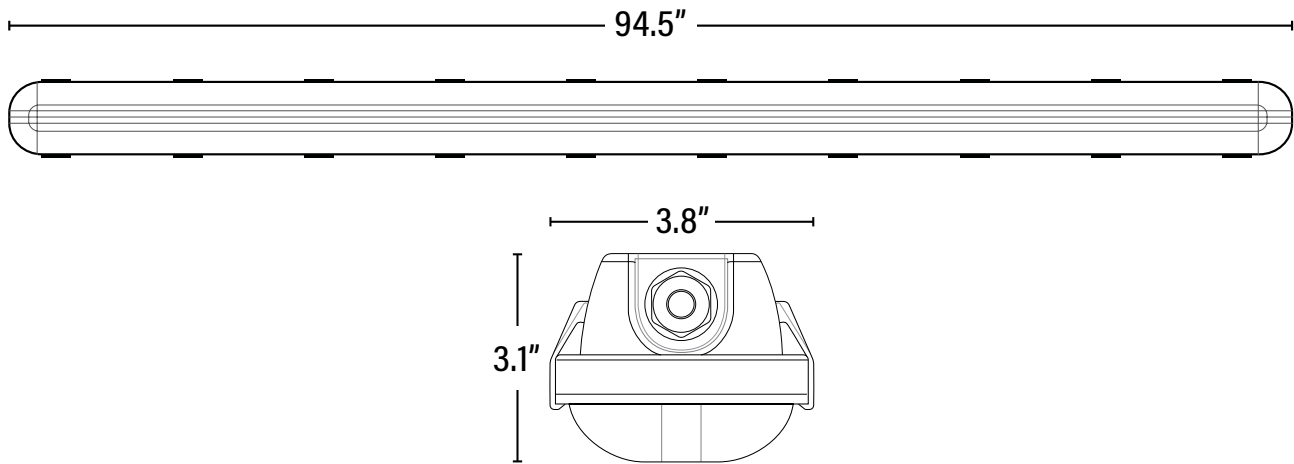

Item#: **78655**  
**LED 8' SPEC-SELECT™ VAPOR TIGHT**

ITEM INFORMATION

**DIMENSIONS** (Inches)

Length	94.5"
Width	3.8"
Height	3.1"
Net Weight (Lbs)	7.9

PACKAGING		UPC	DIMENSIONS (LxWxH)	GROSS WEIGHT (Lbs)
Master Carton	4	10811768029885	96.7" x 8.5" x 7.5"	--
Individual Box	1	811768029888	95.8" x 3.9" x 3.4"	--
Country of Origin	China			
HS Tariff	--			