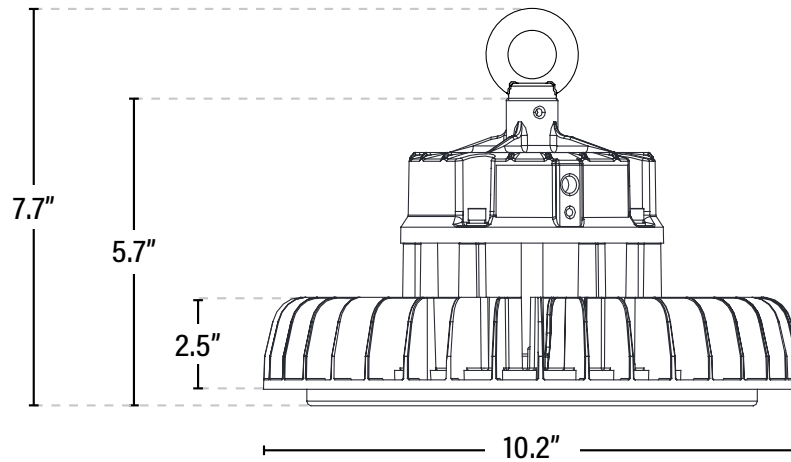

Item#: **70309**
LED COMPASS HIGH BAY

ITEM INFORMATION

DIMENSIONS (Inches)

Width/Diameter (MOD)	10.2"
Height	5.7"
Net Weight (Lbs)	6.8

PACKAGING	UPC	DIMENSIONS (LxWxH)	GROSS WEIGHT (Lbs)	
Master Carton	1	811768022155	11.4" x 11.4" x 7.3"	--
Country of Origin	China			
HS Tariff	9405.10.6020			

ADDITIONAL INFORMATION:

- Safety cable not included, must be provided by installer.
- Power and dimming cord length approximately 72"
- Multiple screw holes are conveniently placed throughout the top of the fixture to connect occupancy sensors and reflectors.