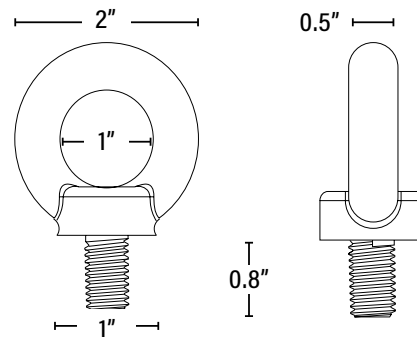

Item#: **70309**
LED COMPASS HIGH BAY

ITEM INFORMATION

DIMENSIONS (Inches)

Width/Diameter (MOD)	10.2"
Height	5.7"
Net Weight (Lbs)	6.8

PACKAGING	UPC	DIMENSIONS (LxWxH)	GROSS WEIGHT (Lbs)	
Master Carton	1	811768022155	11.4" x 11.4" x 7.3"	--
Country of Origin	China			
HS Tariff	9405.10.6020			

ADDITIONAL INFORMATION:

- Safety cable not included, must be provided by installer.
- Power and dimming cord length approximately 72"
- Multiple screw holes are conveniently placed throughout the top of the fixture to connect occupancy sensors and reflectors.

M12
Eyelet Dimensions