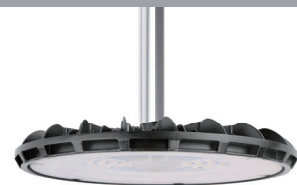

LED HIGH BAY MHB09

HB09 is a budget-friendly product with a high return on investment. The compact and light-weight housing design provides excellent heat management while also supporting two installation methods - hanging and hook mount. The hanging method does not require additional adapters for installation, making it easy to operate. HB09 is a versatile high bay suitable for a variety of areas including warehouses, gyms, covered outdoor areas, garden centers, mezzanines, and more.

DIMENSION

unit: mm/inch

60W/80W

100/120W

155W

MOUNTING

Hook Mount

Conduit Pendant Mount*