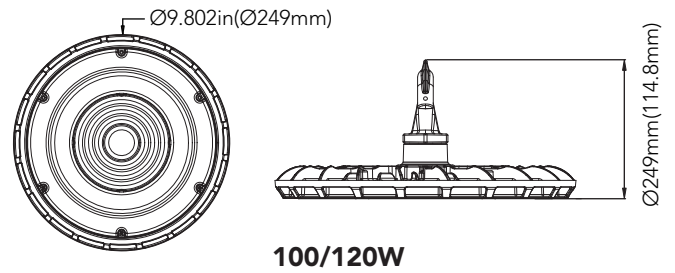

60W/80W

100W/120W

155W

PHOTOMETRICS

PERFORMANCE DATA

SYSTEM WATTS	PHOTOMETRY	3000K (80CRI)		4000K (80CRI)		5000K (80CRI)	
		LUMENS	LPW	LUMENS	LPW	LUMENS	LPW
60W	High Bay	6300lm	105 lm/W	6400lm	107 lm/W	6400lm	107 lm/W
80W	High Bay	8400lm	105 lm/W	8500lm	106 lm/W	8500lm	106 lm/W
100W	High Bay	10500lm	105 lm/W	11000lm	110 lm/W	11000lm	110 lm/W
120W	High Bay	12600lm	105 lm/W	13000lm	108 lm/W	13000lm	108 lm/W
155W	High Bay	16300lm	105 lm/W	17400lm	112 lm/W	17400lm	112 lm/W

DIMENSION

unit: mm/inch

60W/80W

100/120W

155W

MOUNTING

Hook Mount

Conduit Pendant Mount*