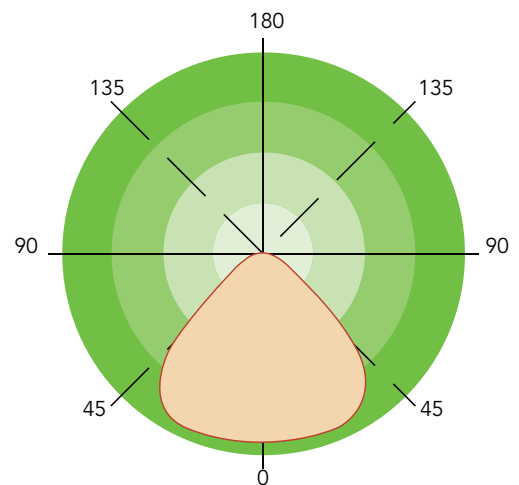

60W/80W

100W/120W

155W

PHOTOMETRICS

PERFORMANCE DATA

SYSTEM WATTS	PHOTOMETRY	3000K (80CRI)		4000K (80CRI)		5000K (80CRI)	
		LUMENS	LPW	LUMENS	LPW	LUMENS	LPW
60W	High Bay	6300lm	105 lm/W	6400lm	107 lm/W	6400lm	107 lm/W
80W	High Bay	8400lm	105 lm/W	8500lm	106 lm/W	8500lm	106 lm/W
100W	High Bay	10500lm	105 lm/W	11000lm	110 lm/W	11000lm	110 lm/W
120W	High Bay	12600lm	105 lm/W	13000lm	108 lm/W	13000lm	108 lm/W
155W	High Bay	16300lm	105 lm/W	17400lm	112 lm/W	17400lm	112 lm/W