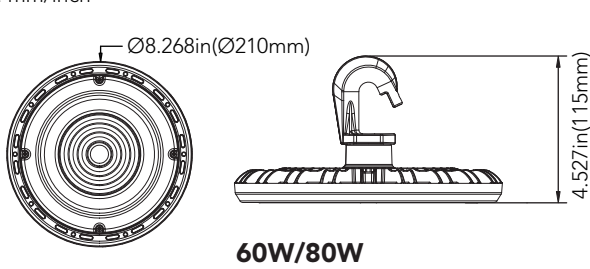

60W/80W

100W/120W

155W

PHOTOMETRICS

PERFORMANCE DATA

SYSTEM WATTS	PHOTOMETRY	3000K (80CRI)		4000K (80CRI)		5000K (80CRI)	
		LUMENS	LPW	LUMENS	LPW	LUMENS	LPW
60W	High Bay	6300lm	105 lm/W	6400lm	107 lm/W	6400lm	107 lm/W
80W	High Bay	8400lm	105 lm/W	8500lm	106 lm/W	8500lm	106 lm/W
100W	High Bay	10500lm	105 lm/W	11000lm	110 lm/W	11000lm	110 lm/W
120W	High Bay	12600lm	105 lm/W	13000lm	108 lm/W	13000lm	108 lm/W
155W	High Bay	16300lm	105 lm/W	17400lm	112 lm/W	17400lm	112 lm/W

DIMENSION

unit: mm/inch

60W/80W

100/120W

155W

MOUNTING

Hook Mount

Conduit Pendant Mount*