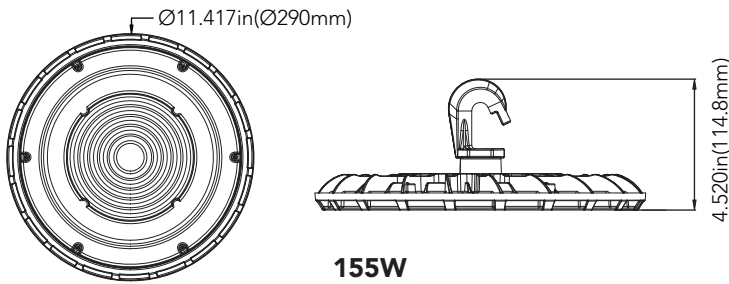

DIMENSION

unit: mm/inch

60W/80W

100/120W

155W

MOUNTING

Hook Mount

Conduit Pendant Mount*