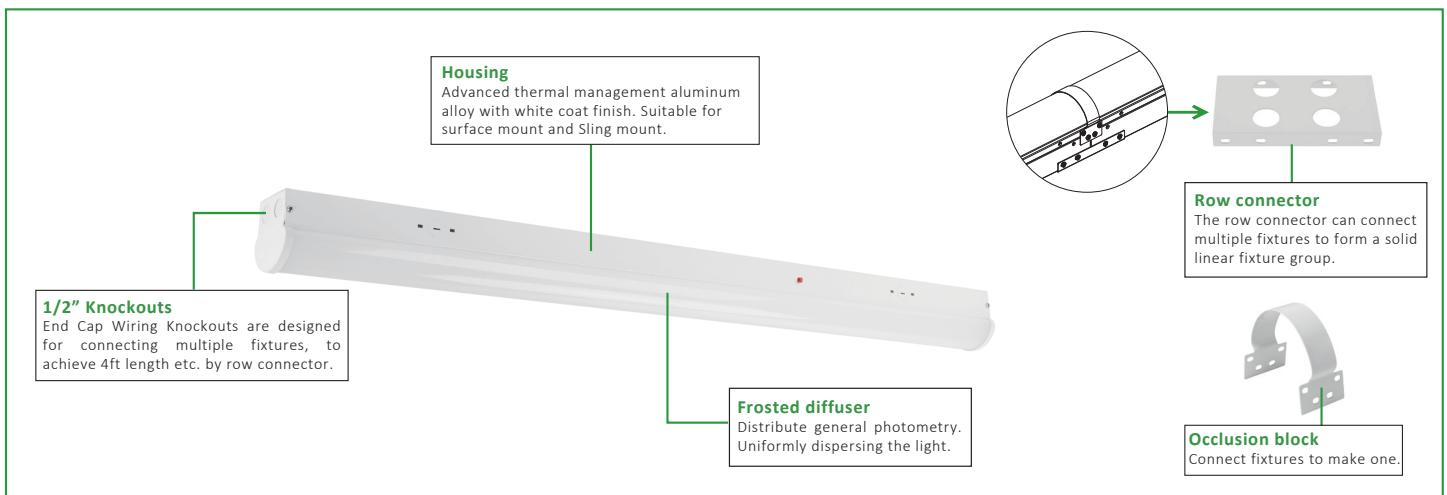

# LED LINEAR FIXTURE(MLF02)

## Features

- Standard with 4ft and can be extended by row connector and occlusion block.
- Universal voltage of 120-277V.
- 1-10V dimming available for dimming control.
- Surface mounting
- Exceed 50,000 hrs projected life span.
- Operating temperature is -40°F to 104°F.
- UL/Cul listed and DLC qualified.