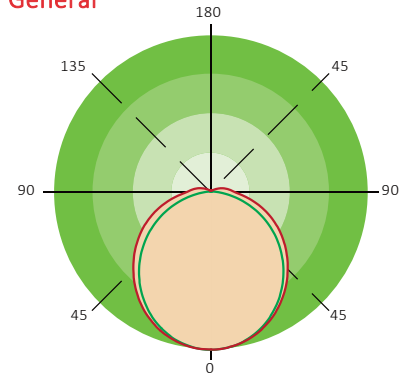

## PERFORMANCE DATA

SYSTEM WATTS	SIZE	LENS	VOLTAGE	3000K(CRI80)		4000K(CRI80)		5000K(CRI80)	
				LUMENS	LPW	LUMENS	LPW	LUMENS	LPW
45W	4 FT	Frosted	120-277VAC	5850lm	130lm/W	6000lm	133lm/W	6050lm	134lm/W

## ELECTRICAL DATA

Size	Number Of Drivers	Driver Current (mA)	Nominal Power (W)	INPUT VOLTAGE (V)	CURRENT (Amps)
4 FT	1	1120	45	120	0.38
			45	208	0.22
			45	240	0.19
			45	277	0.16

## ENERGY SAVING REPLACEMENT

Size	Power	Replacing
4ft	45	T5HOx2

## PHOTOMETRICS

General