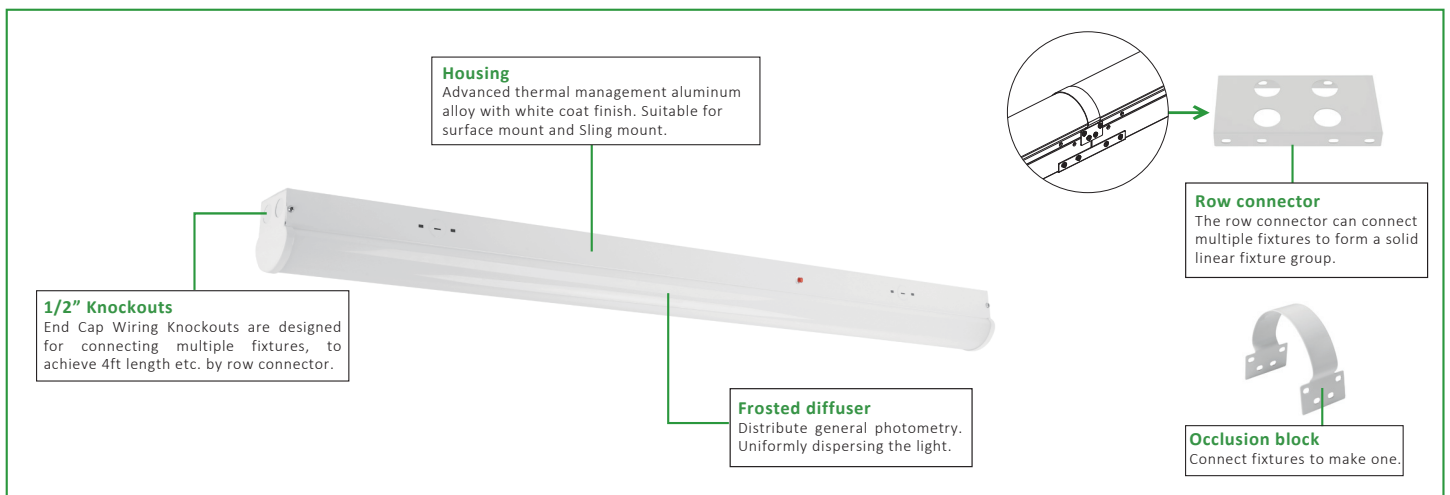

LED LINEAR FIXTURE(MLF02)

Applications:

Suitable for commercial, retail and institutional applications including gymnasiums, factories and warehouses.

Features

- Standard with 4ft and can be extended by row connector and occlusion block.
- Universal voltage of 120-277V.
- 1-10V dimming available for dimming control.
- Surface mounting
- Exceed 50,000 hrs projected life span.
- Operating temperature is -40°F to 104°F.
- UL/Cul listed and DLC qualified.