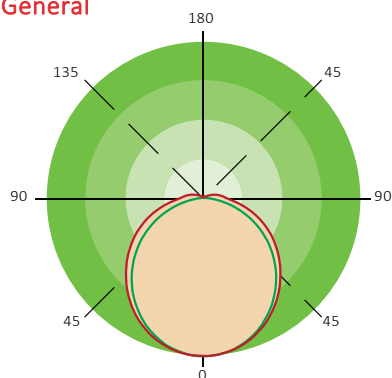

PERFORMANCE DATA

SYSTEM WATTS	SIZE	LENS	VOLTAGE	3000K(CRI80)		4000K(CRI80)		5000K(CRI80)	
				LUMENS	LPW	LUMENS	LPW	LUMENS	LPW
23W	4 FT	Frosted	120-277VAC	2900lm	126lm/W	3000lm	130lm/W	3050lm	133lm/W

ELECTRICAL DATA

Size	Number Of Drivers	Driver Current (mA)	Nominal Power (W)	INPUT VOLTAGE (V)	CURRENT (Amps)
4 FT	1	530	23	120	0.19
			23	208	0.11
			23	240	0.10
			23	277	0.08

PHOTOMETRICS

General

DIMENSION

unit: inch/mm