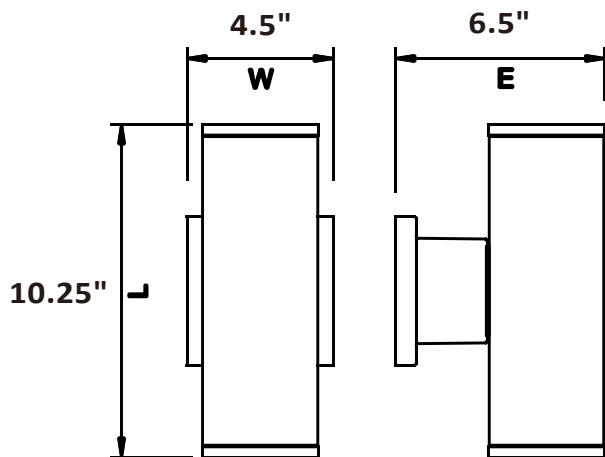

Dimensions

LED Type

Model	Input Voltage	Input Wattage	Lumen (Type) / CRI	CCT	Finish	Dimension (L x W x E)	Energy Star
3-4046D-A-05-xxxxK	120V-277V	18W	1500 / > 80	3000k or 4000k	Black	10.25" x 4.5" x 6.5"	Yes