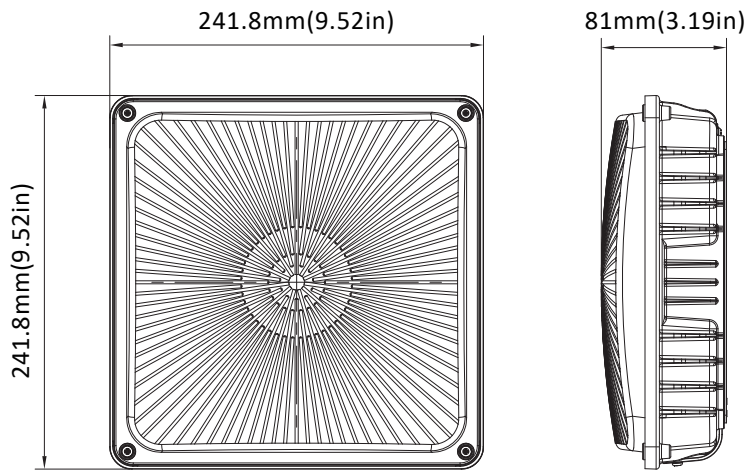

ELECTRICAL DATA

NUMBER OF DRIVERS	DRIVER CURRENT (mA)	NOMINAL POWER (W)	INPUT VOLTAGE (V)	CURRENT (Amps)
1	1500	60	120	0.50
		60	208	0.29
		60	240	0.25
		60	277	0.22

DIMENSIONS

unit: mm/inch

Weight: 5.070lbs