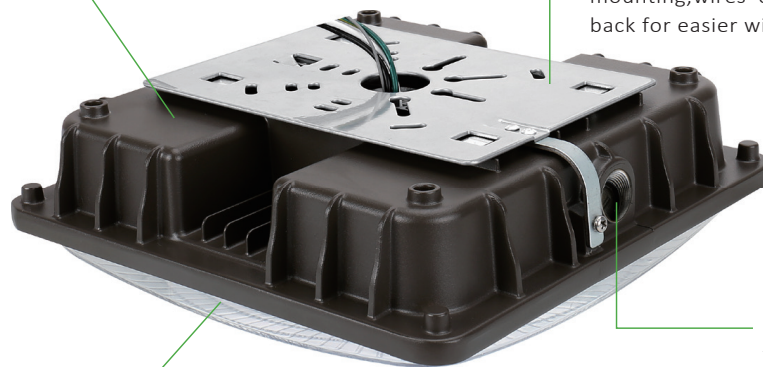

1/2inch knock hole

Support wires coming from the hole for easier wire connections.

PERFORMANCE DATA

SYSTEM WATTS	PHOTOMETRY	VOLTAGE	LUMENS 5000K (70CRI)	LPW 5000K (70CRI)
60W	Parking Garage	120-277VAC	8000 lm	133 lm/W