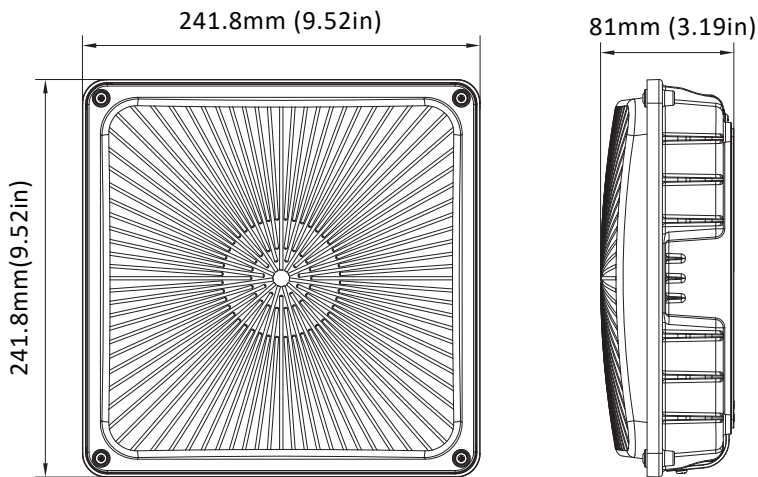

ELECTRICAL DATA

NUMBER OF DRIVERS	DRIVER CURRENT (mA)	NOMINAL POWER (W)	INPUT VOLTAGE (V)	CURRENT (Amps)
1	980	40	120	0.33
		40	208	0.19
		40	240	0.17
		40	277	0.14

DIMENSIONS

unit: mm/inch

Weight: 4.166lbs