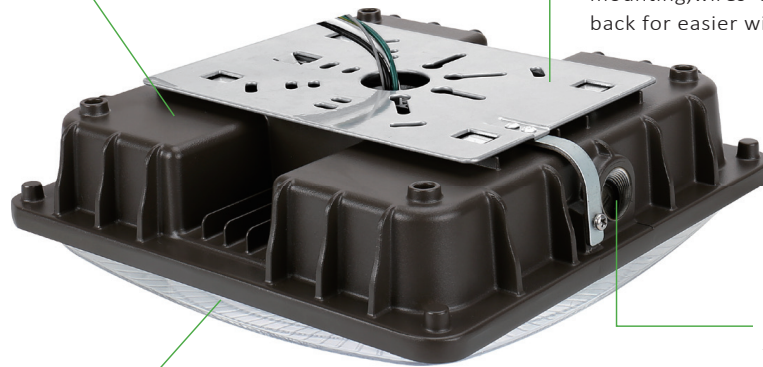

1/2inch knock hole

Support wires coming from the hole for easier wire connections.

PERFORMANCE DATA

SYSTEM WATTS	PHOTOMETRY	VOLTAGE	LUMENS 5000K (70CRI)	LPW 5000K (70CRI)
40W	Parking Garage	120-277VAC	5450 lm	136 lm/W