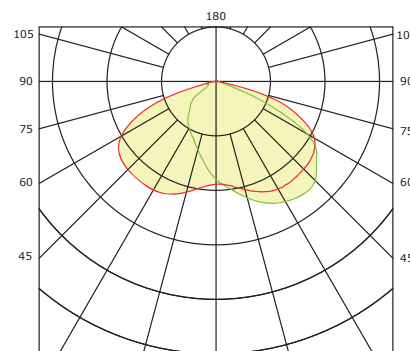

### Note

- Actual performance may differ as a result of end-user environment and application. All values are design or typical values, measured under laboratory conditions at 77°F specifications subject to change without notice.

## DIMENSIONS

unit: mm/inch

## PHOTOMETRICS