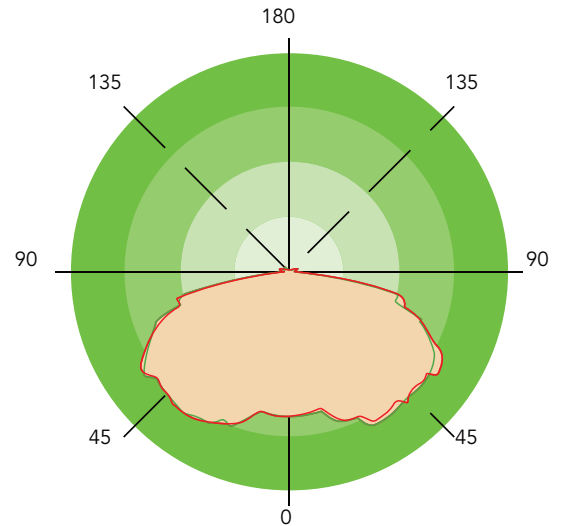

PHOTOMETRICS