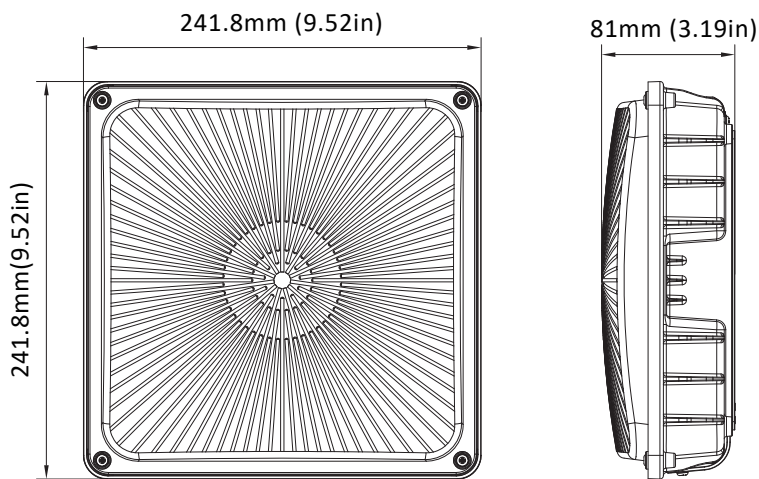

ELECTRICAL DATA

NUMBER OF DRIVERS	DRIVER CURRENT (mA)	NOMINAL POWER (W)	INPUT VOLTAGE (V)	CURRENT (Amps)
1	670	27	120	0.23
		27	208	0.13
		27	240	0.11
		27	277	0.10

DIMENSIONS

unit: mm/inch

Weight: 3.615lbs