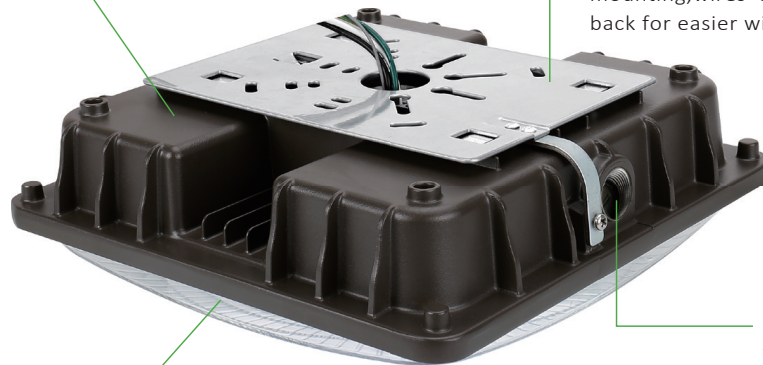

1/2inch knock hole

Support wires coming from the hole for easier wire connections.

PERFORMANCE DATA

SYSTEM WATTS	PHOTOMETRY	VOLTAGE	LUMENS 5000K (70CRI)	LPW 5000K (70CRI)
27W	Parking Garage	120-277VAC	3800 lm	141 lm/W