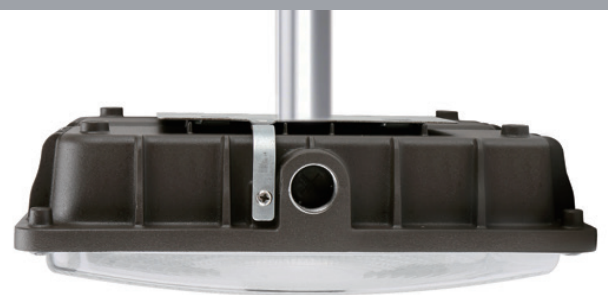

LED CANOPY (MCP05)

DESCRIPTION

Traditional style does not detract from current building aesthetics. The economical MCP05 provides years of maintenance-free general illumination for outdoor applications. Ideal for entrances, parking garage, covered walkways and loading docks.

SPECIFICATION FEATURES

Construction

- Sealed die-casting profile for indoor and outdoor applications.
- Casting thermally conducts LED heat to optimize performance and long life.
- With corrosion-resistant powder coating that provides protection and architectural appearance while adapting well to the environment in the garage.

PHOTOMETRICS

MOUNTING

Surface Mounted With J-Box

Conduit Pendant Mount*

*Pendant Mount not sold by Sunco