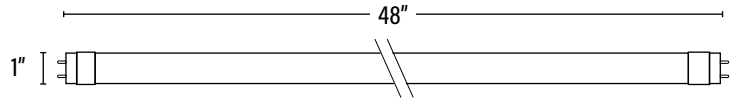

CONSTRUCTION

Housing	Glass / Plastic End Caps
Lens	Frosted
Base / Power Supply	G13 - Medium Bi Pin

QUALIFICATIONS

Published lumens on LED products are approximate and may vary slightly. • Specifications are subject to change without notice.

Item#: **26419**
LED PLUG & GO™ LINEAR T8

DIMENSIONS (Inches)

Length (MOL)	48"
Width/Diameter (MOD)	1"
Net Weight (Lbs)	--

PACKAGING

		UPC	DIMENSIONS (LxWxH)	GROSS WEIGHT (Lbs)
Master Carton	25	10811768029956	49.7" x 7.5" x 6.5"	11.6
Individual Box	1	811768029953	47.8" x 1.1" x 1.1"	0.46
Country of Origin	China			
HS Tariff	8539.50.0050			