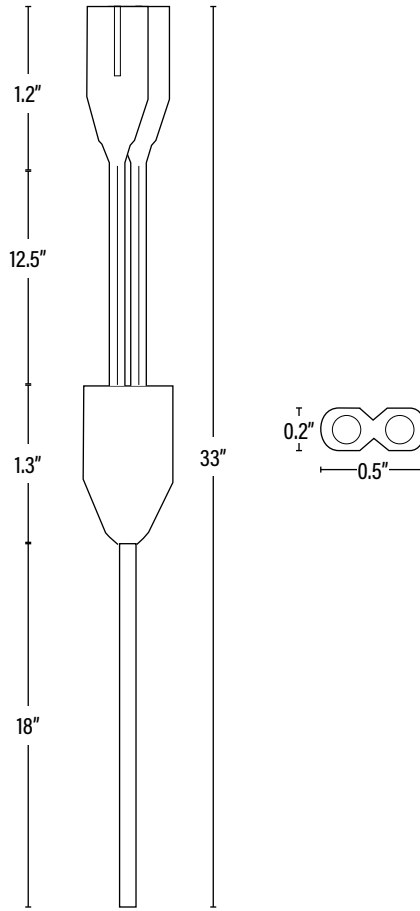

Item#: **03078**
POWER CONNECTOR - 2 MODULES
 LED MINI SNAP & GO™ MODULE ACCESSORY

APPLICATION

To connect 2 LED Mini Snap & Go™ Modules

DIMENSIONS (Inches)

Length	33"
Width	0.5"
Height	0.2"
Net Weight (Lbs)	--

PACKAGING

Master Carton	252
Individual Box	1
Country of Origin	China
HS Tariff	9405.99.4090

UPC

10899645001711
899645001714

DIMENSIONS (LxWxH)

--

GROSS WEIGHT (Lbs)

--