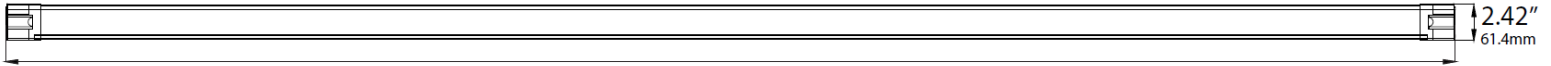

MEASUREMENTS

8FT

95.98"
2438mm

2.42"
61.4mm

2.61"
66.4mm