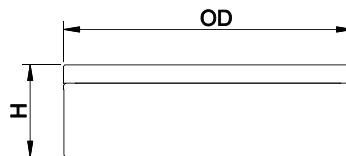

2-0246-B & 2-0247-B

Deco Puff

Ceiling Fixture

Features

Housing

Die-formed Cold-rolled Steel

Optical

Shade: High Transmission Acrylic Create Excellent Light Distribution and Uniformity

LED: High Efficiency, High CRI, Binned and Mixed to Reach Uniform Light

Electrical

High Power Factor, Low THD

Lamp

LED Type: Built-in (Color Temperature Option – 3000K, 3500K, 4000K, 5000K)

Certifications

ETL/cETL Listed, Suitable for Damp Locations

Warranty

5 Years Warranty on Driver and LED Module

LED Type

Model	Input Voltage	Input Voltage	LED CT/CRI	Lumen (Typ)	Dimension (OD X H)	Energy Star
2-0247D-B-xxxxK	120V ~ 277V	35W	3000K / >80	3280	18.9" x 3.9"	---
2-0246D-B-xxxxK	120V ~ 277V	24W	3000K / >80	2560	14.0" x 3.9"	Yes