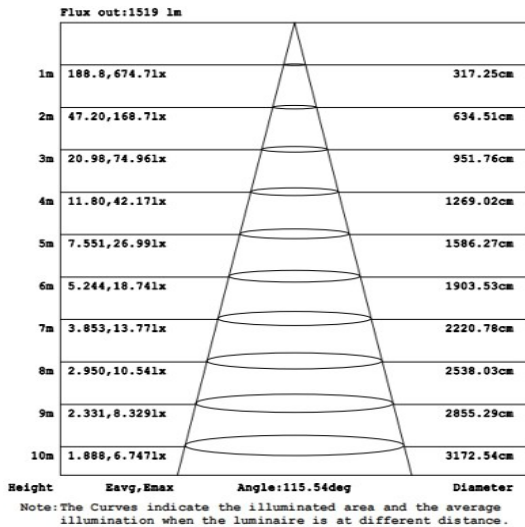

# T8 20W FROSTED TUBE LIGHT

A brighter lighting option for your replacement tubes, the Sunco T8 20W Frosted LED Tube features a very bright 2400 lumens with only slightly more watts consumed. The 50,000 hours increase the longevity of this single ended power (SEP) LED tube. It requires less relamping, compared to traditional tubes. Compatible with 100-277V.

## LIGHT DISTRIBUTION ANGLE

## SPECIFICATIONS

Voltage	100-277V
Wattage	20W
Power Factor	>0.9