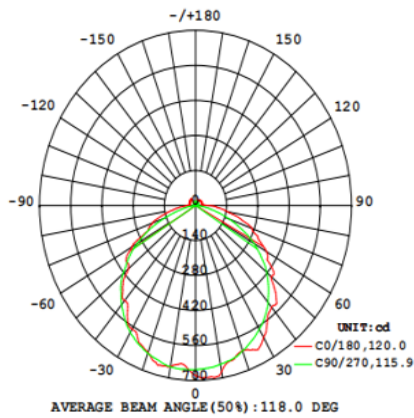

# T8 20W FROSTED TUBE LIGHT

A brighter lighting option for your replacement tubes, the Sunco T8 20W Frosted LED Tube features a very bright 2400 lumens with only slightly more watts consumed. The 50,000 hours increase the longevity of this single ended power (SEP) LED tube. It requires less relamping, compared to traditional tubes. Compatible with 100-277V.

## LIGHT DISTRIBUTION ANGLE