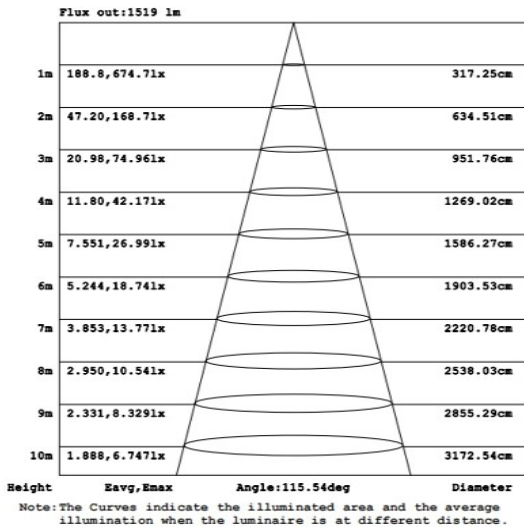

# T8 20W CLEAR TUBE LIGHT

A brighter lighting option for your replacement tubes, the Sunco T8 20W Clear LED Tube features a very bright 2400 lumens with only slightly more watts consumed. The 50,000 hours increase the longevity of this single ended power (SEP) LED tube. It requires less relamping, compared to traditional tubes. Compatible with 100-277V.

## LIGHT DISTRIBUTION ANGLE

## SPECIFICATIONS

|              |          |
|--------------|----------|
| Voltage      | 100-277V |
| Wattage      | 20W      |
| Power Factor | >0.9     |