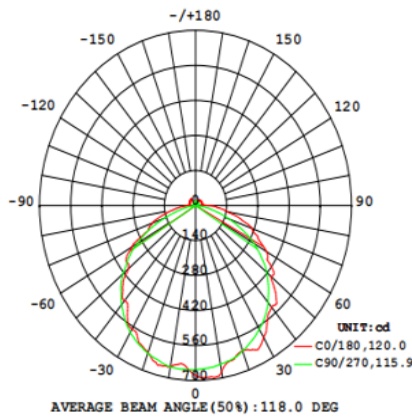

# T8 20W CLEAR TUBE LIGHT

A brighter lighting option for your replacement tubes, the Sunco T8 20W Clear LED Tube features a very bright 2400 lumens with only slightly more watts consumed. The 50,000 hours increase the longevity of this single ended power (SEP) LED tube. It requires less relamping, compared to traditional tubes. Compatible with 100-277V.

## LIGHT DISTRIBUTION ANGLE