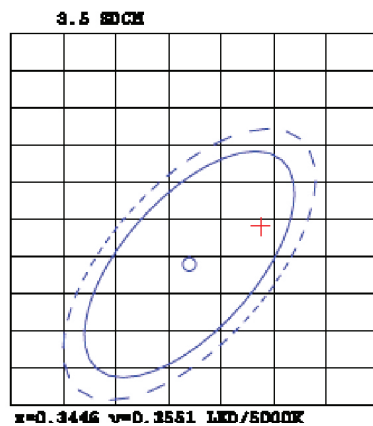

8.5" WRAPAROUND SHOP LIGHT 60W

Create a minimal look with this seamless, direct mount LED Shop Light Wraparound with a prismatic lens in an 8.5" width with standard 4ft length. Expand your ceiling light design by linking up to 5 lights. The prism-shaped lens pattern diffuses the light over a large area.

Height 2.55"

Width 8.5"

MODELS

SHW_PRISMA8-60W-5K-#

SHW_PRISMA8-60W-6K-#

LED'S SPECTRUM WAVE FORM

SPECTRUM DISTRIBUTION

CIE1931 Chromaticity Diagram

SPECIFICATIONS

Voltage	120-277V
Wattage	60W
Current	0.52/0.255A
Power Factor	0.9

LIGHTING PERFORMANCE

Lumens	7200
Equivalency	300W
Efficiency (lm/w)	120.0
Color Temperature	5000K & 6000K
Color Rendering Index (CRI)	80
Beam Angle	90°
Dimmable	No
Frequency	60Hz