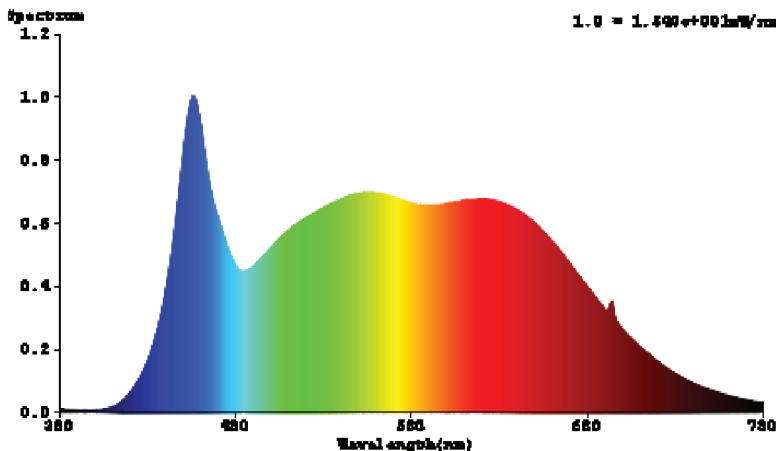

8.5" WRAPAROUND SHOP LIGHT 60W

Create a minimal look with this seamless, direct mount LED Shop Light Wraparound with a prismatic lens in an 8.5" width with standard 4ft length. Expand your ceiling light design by linking up to 5 lights. The prism-shaped lens pattern diffuses the light over a large area.

Height 2.55"

Width 8.5"

MODELS

SHW_PRISMA8-60W-5K-#

SHW_PRISMA8-60W-6K-#

LED'S SPECTRUM WAVE FORM

SPECTRUM DISTRIBUTION

CIE1931 Chromaticity Diagram

SPECIFICATIONS

Voltage	120-277V
Wattage	60W
Current	0.52/0.255A
Power Factor	0.9

LIGHTING PERFORMANCE

Lumens	7200
Equivalency	300W
Efficiency (lm/w)	120.0
Color Temperature	5000K & 6000K
Color Rendering Index (CRI)	80
Beam Angle	90°
Dimmable	No
Frequency	60Hz