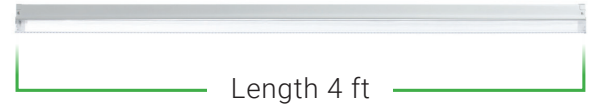

8.5" WRAPAROUND SHOP LIGHT 60W

Create a minimal look with this seamless, direct mount LED Shop Light Wraparound with a prismatic lens in an 8.5" width with standard 4ft length. Expand your ceiling light design by linking up to 5 lights. The prism-shaped lens pattern diffuses the light over a large area.

Height 2.55"

Width 8.5"

MODELS

SHW_PRISMA8-60W-5K-#

SHW_PRISMA8-60W-6K-#

LED'S SPECTRUM WAVE FORM

SPECTRUM DISTRIBUTION

CIE1931 Chromaticity Diagram

ENVIRONMENT

Operating Temperature	4°F to 104°F
Suitable for Damp Locations Ingress	Yes

CONSTRUCTION

Housing	Aluminum+PC
Weight	5.77lbs
Fixture Color/Finish	Frosted/Prismatic
Wiring	Copper
Linkability	Up to 5