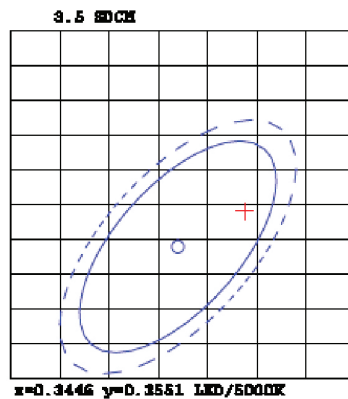

7" WRAPAROUND SHOP LIGHT 50W

The durable 7" wide and 4ft long LED Shop Light Wraparound with a prismatic lens, like its sisters, comes with two linking cables: a short one for a flush connection and an 8" cable for more space between lights. This shop light mounts flat against the ceiling. Use the same power source to daisy chain up to 6 lights.

Height 2.55"

Width 7"

MODELS

SHW_PRISMA7-50W-5K-#

SHW_PRISMA7-50W-6K-#

LED'S SPECTRUM WAVE FORM

SPECTRUM DISTRIBUTION

CIE1931 Chromaticity Diagram

SPECIFICATIONS

Voltage	120-277V
Wattage	50W
Current	0.45/0.21A
Power Factor	0.9

LIGHTING PERFORMANCE

Lumens	6500
Equivalency	300W
Efficiency (lm/w)	118.0
Color Temperature	5000K & 6000K
Color Rendering Index (CRI)	80
Beam Angle	90°
Dimmable	No
Frequency	60Hz