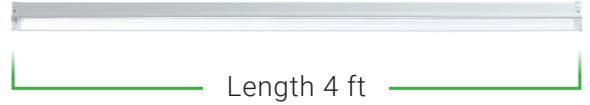

7" WRAPAROUND SHOP LIGHT 50W

The durable 7" wide and 4ft long LED Shop Light Wraparound with a prismatic lens, like its sisters, comes with two linking cables: a short one for a flush connection and an 8" cable for more space between lights. This shop light mounts flat against the ceiling. Use the same power source to daisy chain up to 6 lights.

Height 2.55"

Width 7"

MODELS

SHW_PRISMA7-50W-5K-#

SHW_PRISMA7-50W-6K-#

LED'S SPECTRUM WAVE FORM

SPECTRUM DISTRIBUTION

CIE1931 Chromaticity Diagram

ENVIRONMENT

Operating Temperature	4°F to 104°F
Suitable for Damp Locations Ingress	Yes

CONSTRUCTION

Housing	Aluminum+PC
Weight	5.18lbs
Fixture Color/Finish	Frosted/Prismatic
Wiring	Copper
Linkability	Up to 6