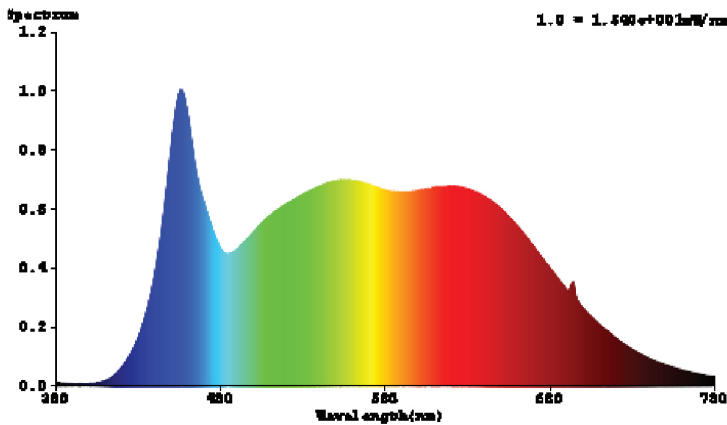

7" WRAPAROUND SHOP LIGHT 50W

The durable 7" wide and 4ft long LED Shop Light Wraparound with a prismatic lens, like its sisters, comes with two linking cables: a short one for a flush connection and an 8" cable for more space between lights. This shop light mounts flat against the ceiling. Use the same power source to daisy chain up to 6 lights.

Height 2.55"

Width 7"

MODELS

SHW_PRISMA7-50W-5K-#

SHW_PRISMA7-50W-6K-#

LED'S SPECTRUM WAVE FORM

SPECTRUM DISTRIBUTION

CIE1931 Chromaticity Diagram

SPECIFICATIONS

Voltage	120-277V
Wattage	50W
Current	0.45/0.21A
Power Factor	0.9

LIGHTING PERFORMANCE

Lumens	6500
Equivalency	300W
Efficiency (lm/w)	118.0
Color Temperature	5000K & 6000K
Color Rendering Index (CRI)	80
Beam Angle	90°
Dimmable	No
Frequency	60Hz