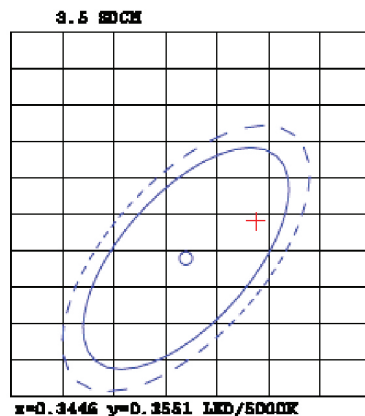

11" WRAPAROUND SHOP LIGHT 72W

This wide 11" LED Shop Light Wraparound with a prismatic lens is 4ft long. The prism pattern on the lens surface distributes light over a larger surface area. Flush mount the fixture to your ceiling. You can daisy chain up to 4 LED Shop lights together from a single power source.

Height 2.55"

Width 11"

MODELS

SHW_PRISMA11-72W-5K-#

SHW_PRISMA11-72W-6K-#

LED'S SPECTRUM WAVE FORM

SPECTRUM DISTRIBUTION

CIE1931 Chromaticity Diagram

SPECIFICATIONS

Voltage	120-277V
Wattage	72W
Current	0.65/0.306A
Power Factor	0.9

LIGHTING PERFORMANCE

Lumens	8500
Equivalency	300W
Efficiency (lm/w)	118.0
Color Temperature	5000K & 6000K
Color Rendering Index (CRI)	80
Beam Angle	90°
Dimmable	No
Frequency	60Hz