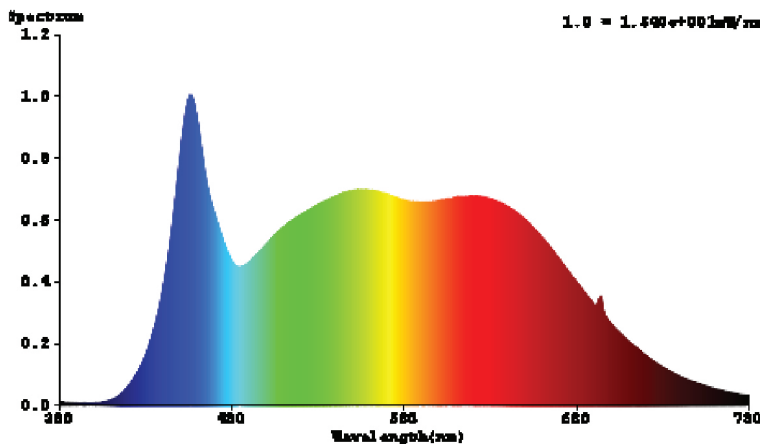

11" WRAPAROUND SHOP LIGHT 72W

This wide 11" LED Shop Light Wraparound with a prismatic lens is 4ft long. The prism pattern on the lens surface distributes light over a larger surface area. Flush mount the fixture to your ceiling. You can daisy chain up to 4 LED Shop lights together from a single power source.

Height 2.55"

Width 11"

MODELS

SHW_PRISMA11-72W-5K-#

SHW_PRISMA11-72W-6K-#

LED'S SPECTRUM WAVE FORM

SPECTRUM DISTRIBUTION

CIE1931 Chromaticity Diagram

SPECIFICATIONS

Voltage	120-277V
Wattage	72W
Current	0.65/0.306A
Power Factor	0.9

LIGHTING PERFORMANCE

Lumens	8500
Equivalency	300W
Efficiency (lm/w)	118.0
Color Temperature	5000K & 6000K
Color Rendering Index (CRI)	80
Beam Angle	90°
Dimmable	No
Frequency	60Hz