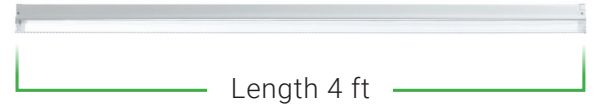

11" WRAPAROUND SHOP LIGHT 72W

This wide 11" LED Shop Light Wraparound with a prismatic lens is 4ft long. The prism pattern on the lens surface distributes light over a larger surface area. Flush mount the fixture to your ceiling. You can daisy chain up to 4 LED Shop lights together from a single power source.

Height 2.55"

Width 11"

MODELS

SHW_PRISMA11-72W-5K-#

SHW_PRISMA11-72W-6K-#

LED'S SPECTRUM WAVE FORM

SPECTRUM DISTRIBUTION

CIE1931 Chromaticity Diagram

ENVIRONMENT

Operating Temperature	4°F to 104°F
Suitable for Damp Locations Ingress	Yes

CONSTRUCTION

Housing	Aluminum+PC
Weight	7.49lbs
Fixture Color/Finish	Frosted/Prismatic
Wiring	Copper
Linkability	Up to 4