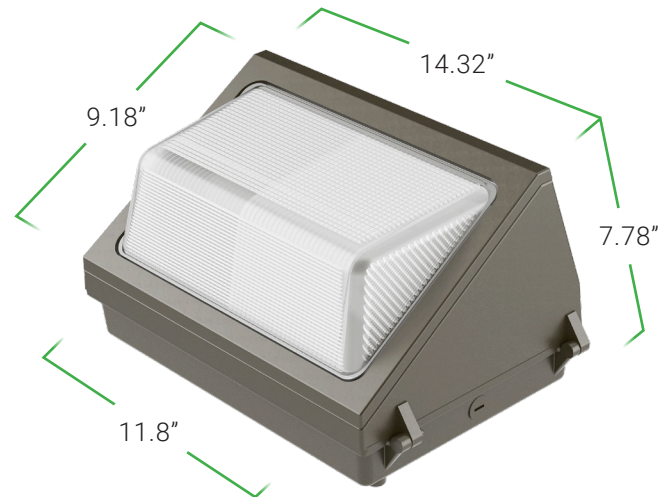

80W LED WALL PACK

An impressive 7600 lumens means this IP65 rated 80W LED Wall Pack delivers bright and reliable exterior lighting for your commercial, home, or industrial application. No ballast. Fixture features 50,000 lifetime hours, weatherproofing, and a glass, prismatic lens cover.

MODELS

WP-80W-5K-#

WP-80W-6K-#

LIGHT DISTRIBUTION ANGLE

LUMINOUS INTENSITY DISTRIBUTION DIAGRAM

Average Beam Angle (50%): 107.0°F

CERTIFICATIONS

SPECIFICATIONS

Voltage	120/277V
Wattage	80W
Current	0.68/0.3A
Power Factor	0.97

LIGHTING PERFORMANCE

Lumens	7600
Color Temperature	5000K
Color Rendering Index (CRI)	80
Beam Angle	110°
Dimmable	No
Efficiency (lm/w)	95
Frequency	60Hz