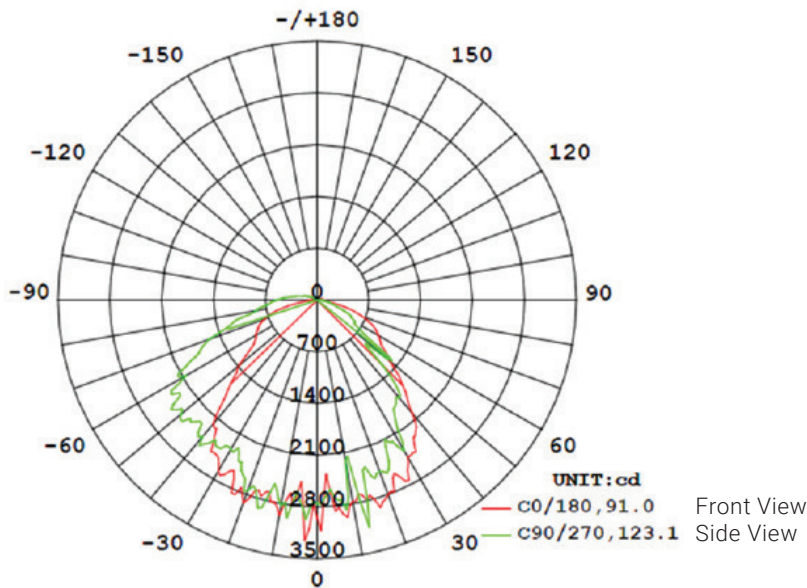

80W LED WALL PACK

An impressive 7600 lumens means this IP65 rated 80W LED Wall Pack delivers bright and reliable exterior lighting for your commercial, home, or industrial application. No ballast. Fixture features 50,000 lifetime hours, weatherproofing, and a glass, prismatic lens cover.

MODELS

WP-80W-5K-#

WP-80W-6K-#

LIGHT DISTRIBUTION ANGLE

LUMINOUS INTENSITY DISTRIBUTION DIAGRAM

Average Beam Angle (50%): 107.0°F

CERTIFICATIONS

SPECIFICATIONS

Voltage	120/277V
Wattage	80W
Current	0.68/0.3A
Power Factor	0.97

LIGHTING PERFORMANCE

Lumens	7600
Color Temperature	5000K
Color Rendering Index (CRI)	80
Beam Angle	110°
Dimmable	No
Efficiency (lm/w)	95
Frequency	60Hz