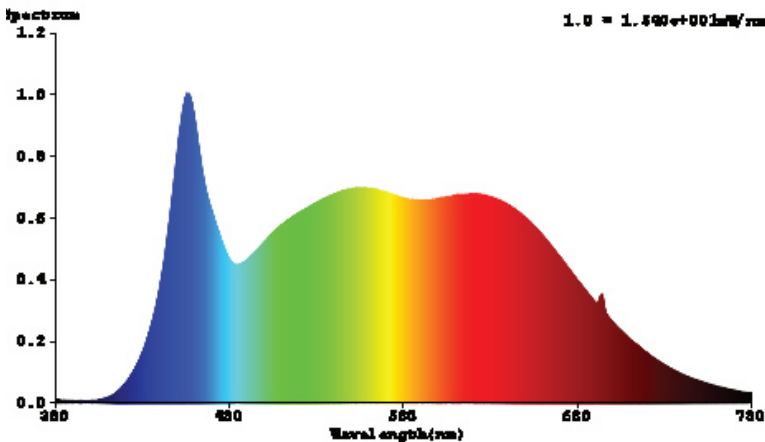

UTILITY SHOP LIGHT 40W - FROSTED

Daisy chain up to 4 LED Utility Shop Lights together from one power source. This damp rated shop light includes a frosted cover. Direct mount and chain hardware included with this 4ft fixture. High lumen count (4000lm) means fewer lights are needed to brighten your space.

MODELS

SH_F-40W-3K-# SH_F-40W-4K-#
SH_F-40W-5K-# SH_F-40W-6K-#

LED'S SPECTRUM WAVE FORM

SPECTRUM DISTRIBUTION

CIE1931 Chromaticity Diagram

CERTIFICATIONS

*No Energy Star certification for 6000K

SPECIFICATIONS

Voltage	120V
Wattage	40W
Current	0.340A
Power Factor	1.0

LIGHTING PERFORMANCE

Lumens	4100
Equivalency	260W
Color Temperature	3000K-5000K
Color Rendering Index (CRI)	80
Beam Angle	120°
Dimmable	No
Efficiency (lm/w)	100.00
Frequency	60Hz