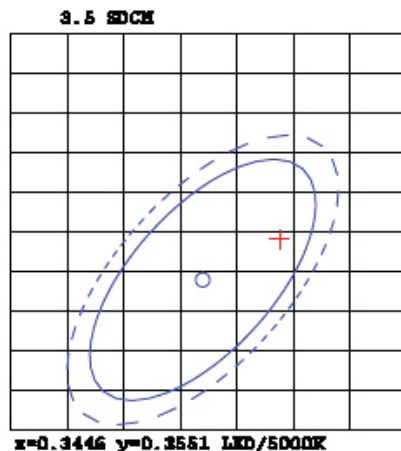

MODELS

SH_F-40W-3K-# SH_F-40W-4K-#
SH_F-40W-5K-# SH_F-40W-6K-#

LED'S SPECTRUM WAVE FORM

SPECTRUM DISTRIBUTION

CIE1931 Chromaticity Diagram

CERTIFICATIONS

*No Energy Star certification for 6000K

SPECIFICATIONS

Voltage	120V
Wattage	40W
Current	0.340A
Power Factor	1.0

LIGHTING PERFORMANCE

Lumens	4100
Equivalency	260W
Color Temperature	3000K-5000K
Color Rendering Index (CRI)	80
Beam Angle	120°
Dimmable	No
Efficiency (lm/w)	100.00
Frequency	60Hz