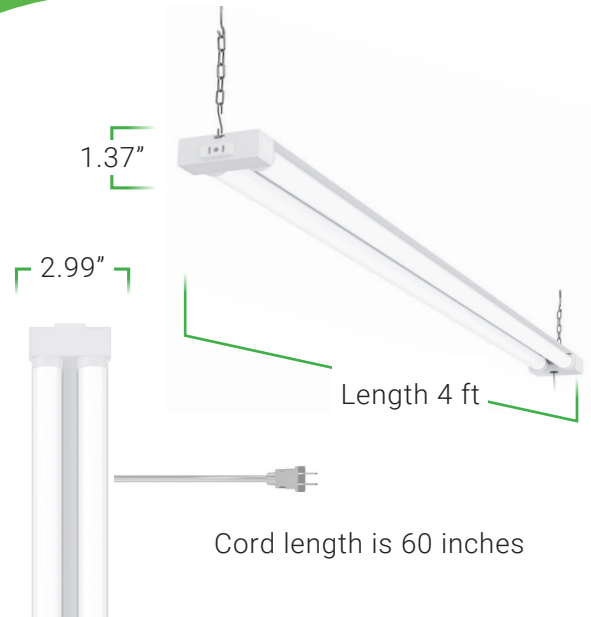

SPECIFICATIONS

Voltage	120V
Wattage	40W
Current	0.340A
Power Factor	1.0

LIGHTING PERFORMANCE

Lumens	4100
Equivalency	260W
Color Temperature	3000K-5000K
Color Rendering Index (CRI)	80
Beam Angle	120°
Dimmable	No
Efficiency (lm/w)	100.00
Frequency	60Hz

ENVIRONMENT

Operating Temperature	4°F to 104°F
Suitable for Damp Locations Ingress	Yes
IP Rating	IP30

CONSTRUCTION

Housing	Aluminum + PC
Weight	1.47lbs
Fixture Color/Finish	Frosted
Wiring	5' plug-in cord
Linkability	Up to 4

LIFESPAN

Average Life (Hours)	50,000+
Warranty	7 years